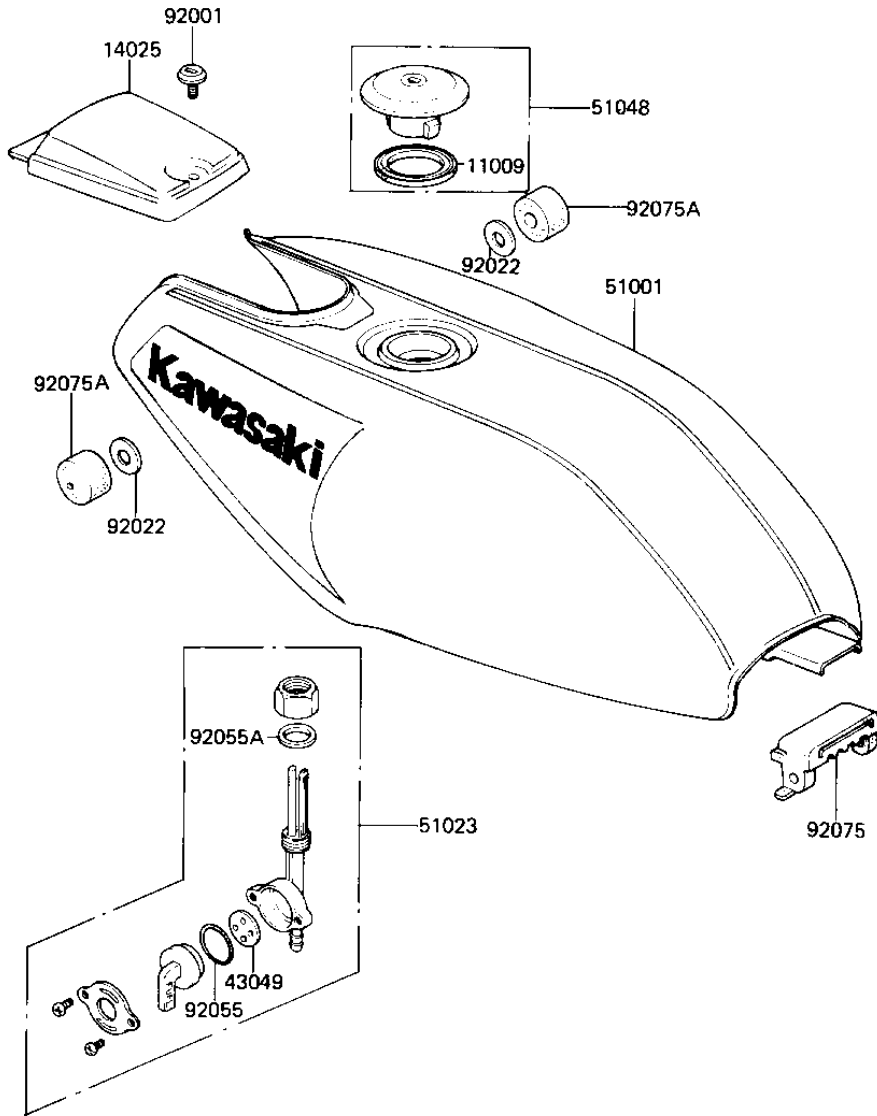

1982 AR80-A1 PARTS DIAGRAM

FUEL TANK

F2410-0112

1982 AR80-A1 PARTS LIST

FUEL TANK

ITEM NAME	PART NUMBER	QUANTITY
GASKET,TANKCAP (Ref # 11009)	11009-1053	1
COVER,TANK CAP (Ref # 14025)	14025-1274	1
PACKING,FUEL TAP (Ref # 43049)	43049-1018	1
TANK-FUEL,F.RED (Ref # 51001)	51001-1055-B1	1
TAP-ASSY (Ref # 51023)	51023-1052	1
CAP ASSY,TANK (Ref # 51048)	51048-1001	1
BOLT,OIL TANK COVER (Ref # 92001)	92001-1459	1
WASHER-PL-10.5X26X2.3 (Ref # 92022)	92022-044	2
RING-O,FUEL TAP,1.9X1 (Ref # 92055)	92055-1113	1
RING-O,FUEL TAP (Ref # 92055A)	92055-1114	1
DAMPER,FUEL TANK,RR (Ref # 92075)	92075-1087	1
DAMPER RUBBER,FL TANK (Ref # 92075A)	92075-125	2