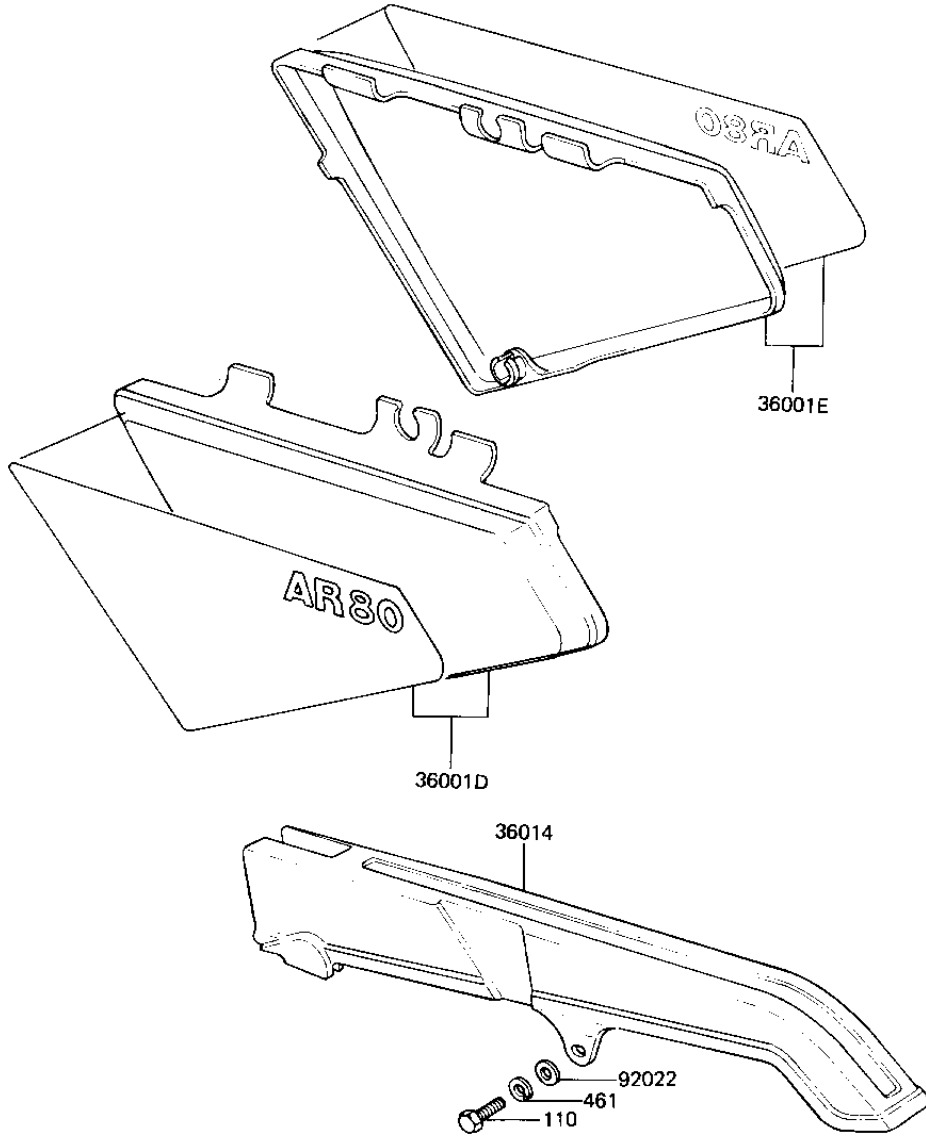

1982 AR80-A1 PARTS DIAGRAM

SIDE COVERS/CHAIN COVER

F2510-0138

1982 AR80-A1 PARTS LIST

SIDE COVERS/CHAIN COVER

ITEM NAME	PART NUMBER	QUANTITY
COVER-SIDE,LH,F.RED (Ref # 36001D)	36001-5049-6L	1
COVER-SIDE,RH,F.RED (Ref # 36001E)	36001-5050-6L	1
CASE-CHAIN (Ref # 36014)	36014-1033	1
WASHER PLAIN (Ref # 92022)	92022-024	1
BOLT-UPSET,6X16 (Ref # 110)	112G0616	1
WASHER SPRING 6MM (Ref # 461)	461F0600	1