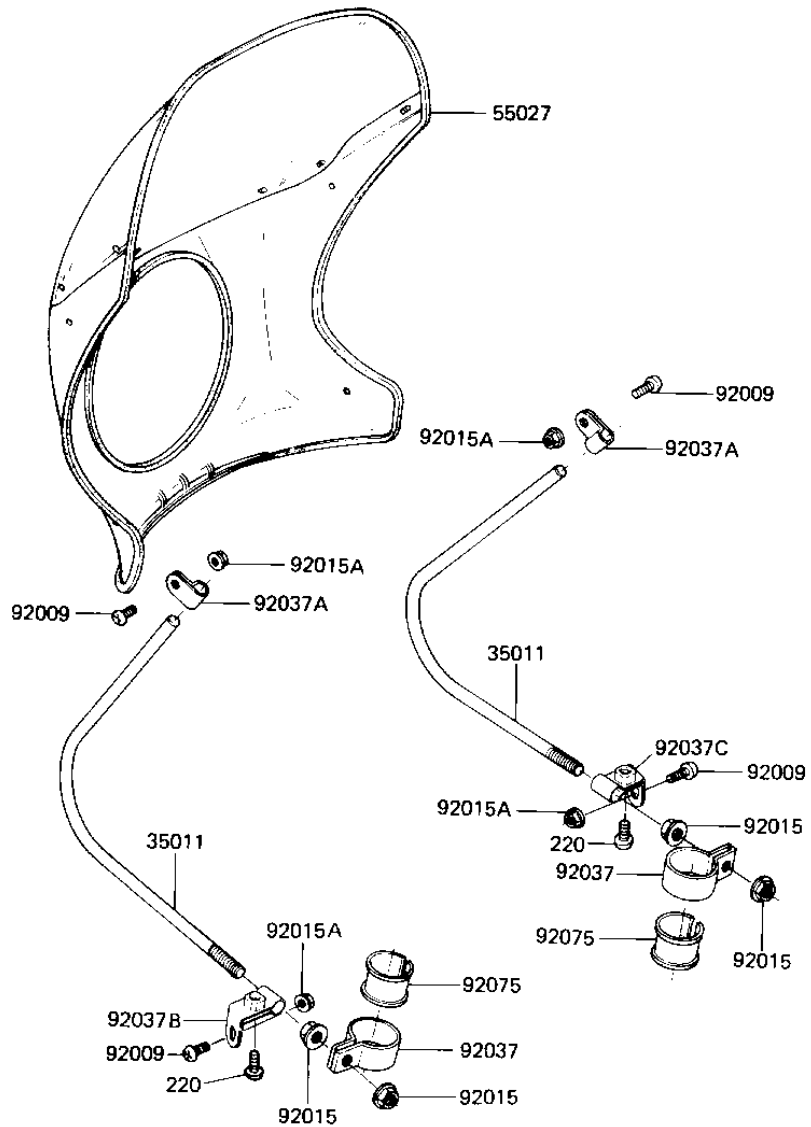

1982 AR80-A1 PARTS DIAGRAM

FAIRING

F2871-0009

1982 AR80-A1 PARTS LIST

FAIRING

ITEM NAME	PART NUMBER	QUANTITY
STAY,COWLING (Ref # 35011)	35011-1103	2
COWLING-ASSY,F,RED (Ref # 55027)	55027-1002-B1	1
SCREW,6X12 (Ref # 92009)	92009-1120	4
NUT,8M/M (Ref # 92015)	92015-1014	4
NUT-6MM (Ref # 92015A)	92015-1078	4
CLAMP (Ref # 92037)	92037-1254	2
CLAMP (Ref # 92037A)	92037-1256	2
CLAMP,LH (Ref # 92037B)	92037-1285	1
CLAMP,RH (Ref # 92037C)	92037-1286	1
DAMPER (Ref # 92075)	92075-1326	2
SCREW PAN HEAD 6X12 (Ref # 220)	220B0612	2