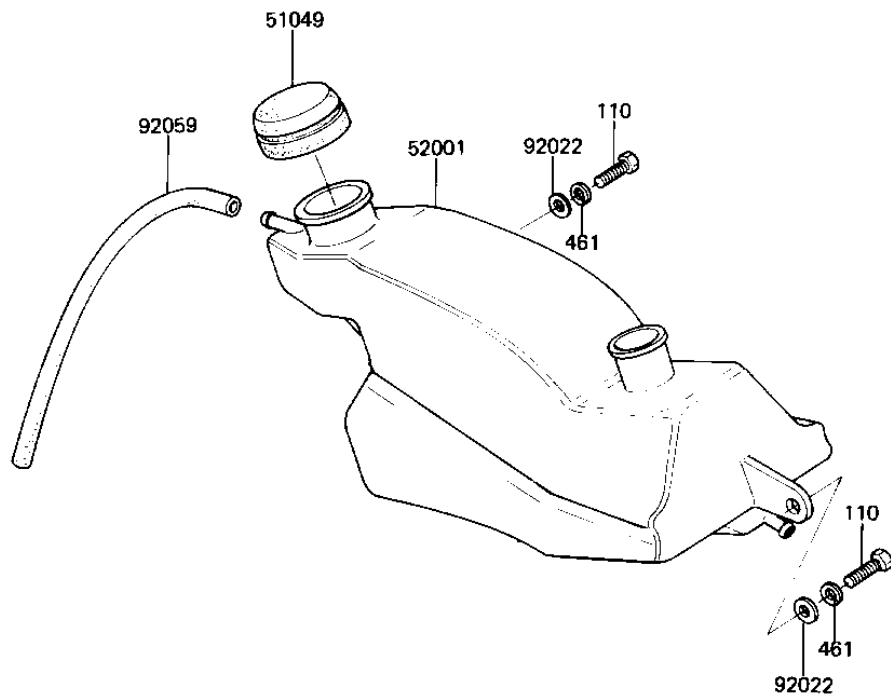

1982 AR80-A1 PARTS DIAGRAM

OIL TANK

F2450-0003

1982 AR80-A1 PARTS LIST

OIL TANK

ITEM NAME	PART NUMBER	QUANTITY
CAP-OIL TANK (Ref # 51049)	51049-1004	1
TANK-OIL (Ref # 52001)	52001-1009	1
WASHER 6.5X20X1.6T (Ref # 92022)	92022-125	2
TUBE (Ref # 92059)	92059-074	1
BOLT-UPSET,6X16 (Ref # 110)	112G0616	2
WASHER SPRING 6MM (Ref # 461)	461F0600	2