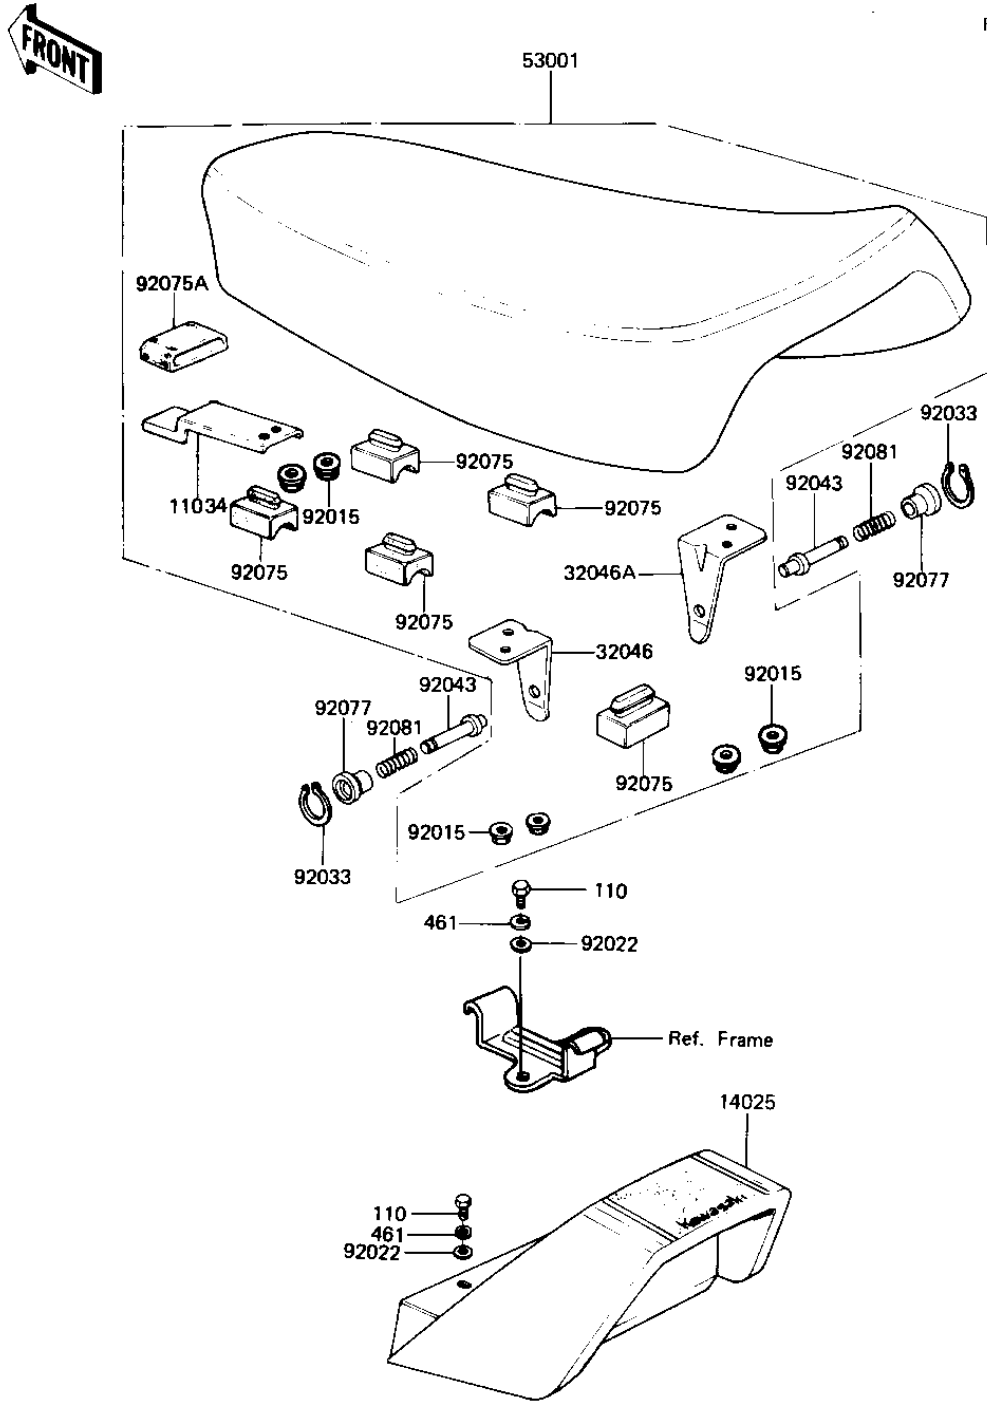

1982 AR80-A1 PARTS DIAGRAM

SEAT/SEAT COVER

F2510-0129

1982 AR80-A1 PARTS LIST

SEAT/SEAT COVER

ITEM NAME	PART NUMBER	QUANTITY
BRACKET,SEAT,FR (Ref # 11034)	11034-1427	1
COVER,SEAT,F.RED (Ref # 14025)	14025-1275-6L	1
BRACKET-SEAT,LH (Ref # 32046)	32046-1111	1
BRACKET-SEAT,RH (Ref # 32046A)	32046-1112	1
SEAT-ASSY,DUAL (Ref # 53001)	53001-1100	1
NUT-6MM (Ref # 92015)	92015-1078	6
WASHER 6.5X20X1.6T (Ref # 92022)	92022-125	4
CIRCLIP,8M/M (Ref # 92033)	92033-1039	2
PIN,SEAT STOPPER (Ref # 92043)	92043-1036	2
DAMPER,SEAT (Ref # 92075)	92075-1153	8
DAMPER RUBBER,SEAT (Ref # 92075A)	92075-219	1
KNOB,SEAT STOPPER (Ref # 92077)	92077-1007	2
SPRING,SEAT STOPPER (Ref # 92081)	92081-1135	2
BOLT-UPSET (Ref # 110)	112G0618	4
WASHER SPRING 6MM (Ref # 461)	461F0600	4