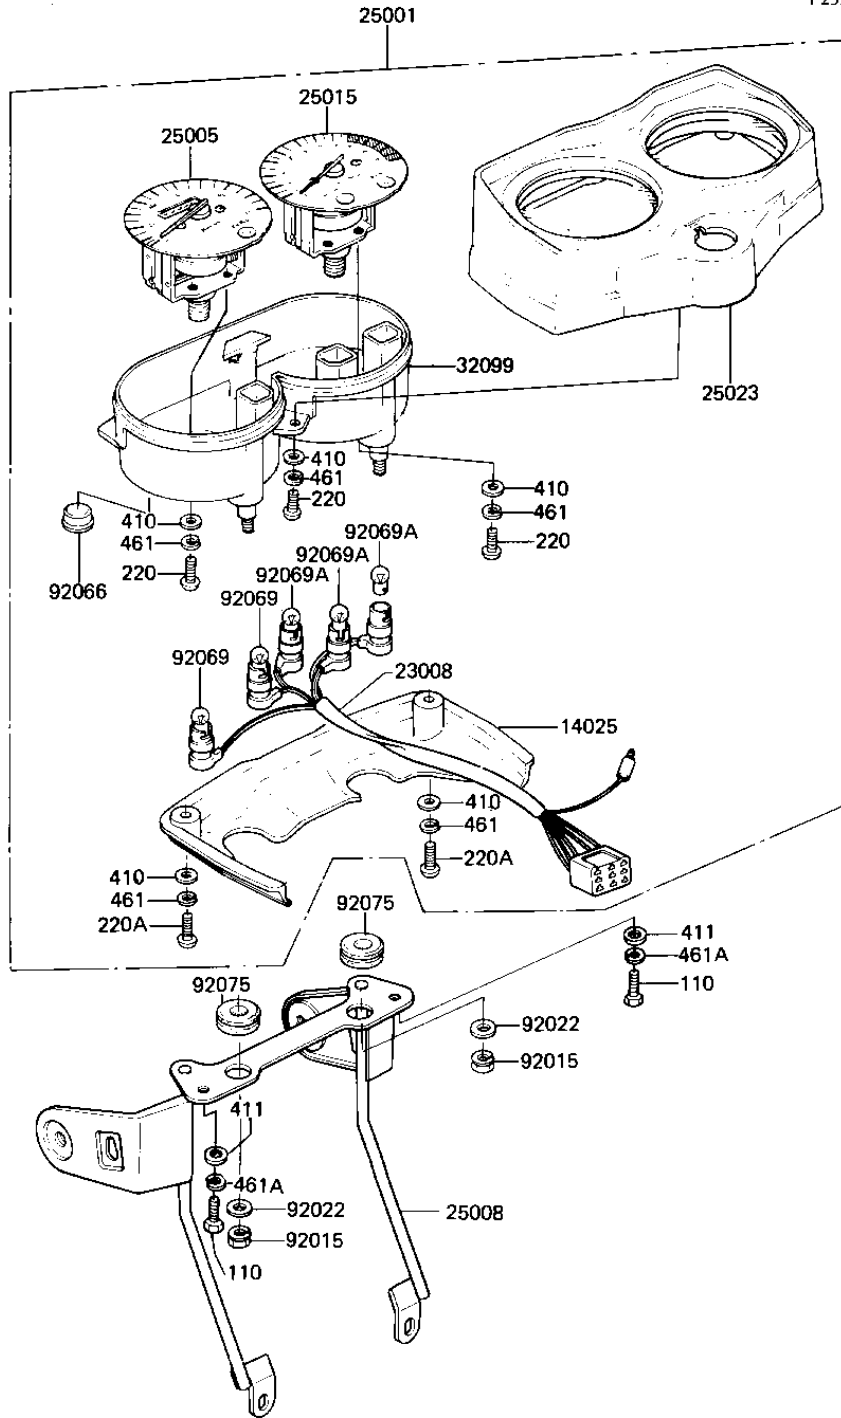

1982 AR80-A1 PARTS DIAGRAM

METERS

F2530-0143

1982 AR80-A1 PARTS LIST

METERS

ITEM NAME	PART NUMBER	QUANTITY
COVER,METER,LWR (Ref # 14025)	14025-1376	1
SOCKET-ASSY,METER (Ref # 23008)	23008-1162	1
METER-ASSY,MPH (Ref # 25001)	25001-1350	1
SPEEDOMETER,MPH (Ref # 25005)	25005-1187	1
BRACKET-METER (Ref # 25008)	25008-1050	1
TACHOMETER (Ref # 25015)	25015-1091	1
COVER-METER CASE (Ref # 25023)	25023-1029	1
CASE,METER (Ref # 32099)	32099-1021	1
NUT,LOCK 6MM (Ref # 92015)	92017-014	2
WASHER 6.5X20X1.6T (Ref # 92022)	92022-125	2
BULB 6V 1.5W (Ref # 92069)	92069-024	2
BULB-6V 3W (Ref # 92069A)	92069-053	3
DAMPER (Ref # 92075)	92075-1337	2
BOLT-UPSET,6X16 (Ref # 110)	112G0616	2
SCREW PAN HEAD 4X10 (Ref # 220)	220B0410	5
SCREW-PAN-CRROSS,4X12 (Ref # 220A)	220B0412	2
WASHER PLAIN 4MM (Ref # 410)	410B0400	7
WASHER PLAIN 6MM (Ref # 411)	411B0600	2
WASHER SPRING 4MM (Ref # 461)	461F0400	7
WASHER SPRING 6MM (Ref # 461A)	461F0600	2