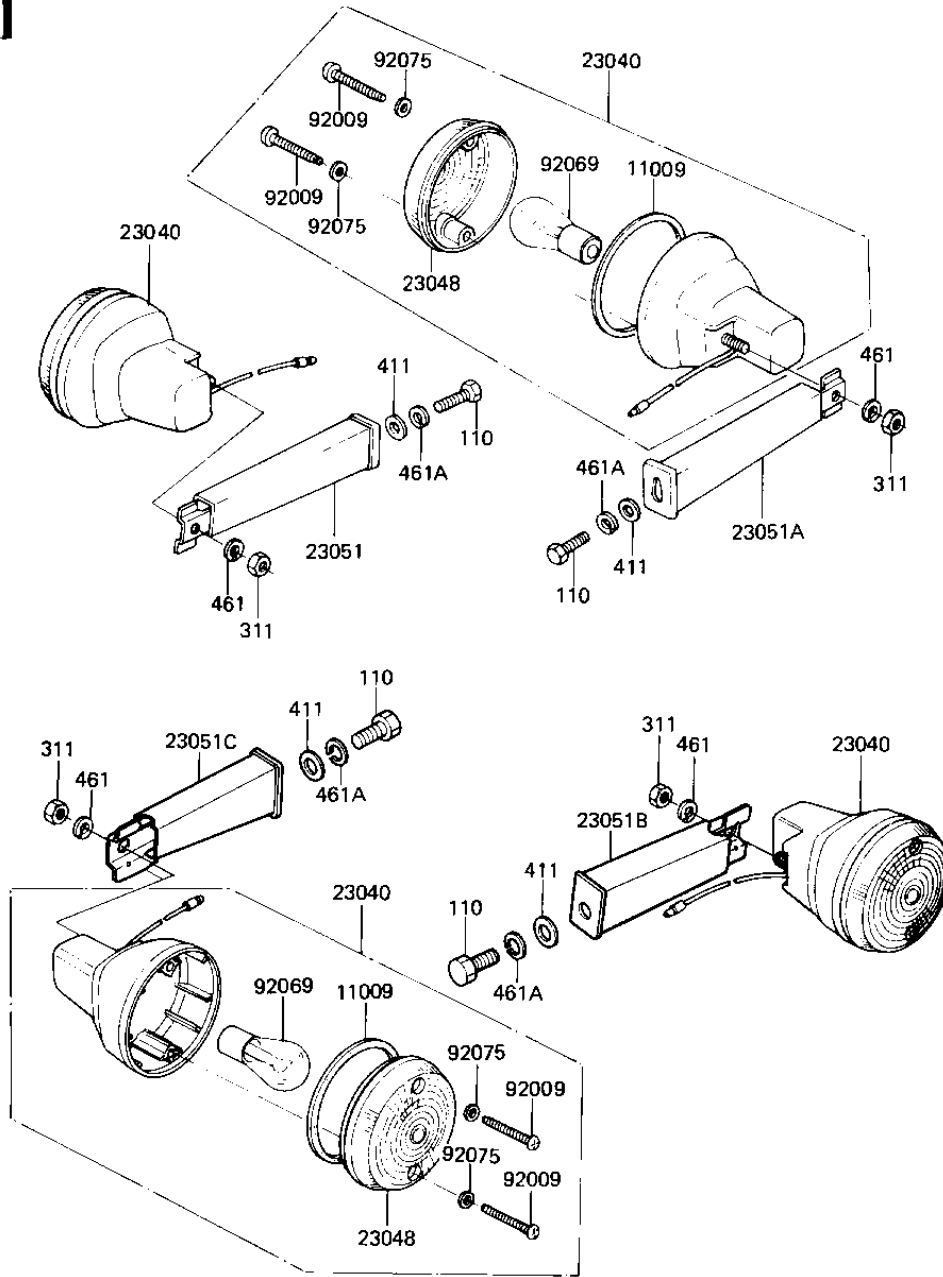

1982 AR80-A1 PARTS DIAGRAM

TURN SIGNALS

F2730-0088

1982 AR80-A1 PARTS LIST

TURN SIGNALS

ITEM NAME	PART NUMBER	QUANTITY
GASKET,SGNL LAMP LENS (Ref # 11009)	11009-1128	4
LAMP-SIGNAL (Ref # 23040)	23040-1049	4
LENS-SIGNAL LAMP (Ref # 23048)	23048-1076	4
BRACKET-SIGNAL LAMP,F (Ref # 23051)	23051-1039	1
BRACKET-SIGNAL LAMP,F (Ref # 23051A)	23051-1040	1
BRACKET-SIGNAL LAMP,L (Ref # 23051B)	23051-1044	1
BRACKET-SIGNAL LAMP,R (Ref # 23051C)	23051-1045	1
SCREW,TAPPING (Ref # 92009)	92009-1056	8
BULB,6V 21CP (Ref # 92069)	92069-056	4
WASHER-PLAIN,4MM (Ref # 92075)	23058-002	8
BOLT-UPSET,6X16 (Ref # 110)	112G0616	4
NUT,5MM (Ref # 311)	311B0500	4
WASHER PLAIN 6MM (Ref # 411)	411B0600	4
WASHER SPRING 5MM (Ref # 461)	461F0500	4
WASHER SPRING 6MM (Ref # 461A)	461F0600	4