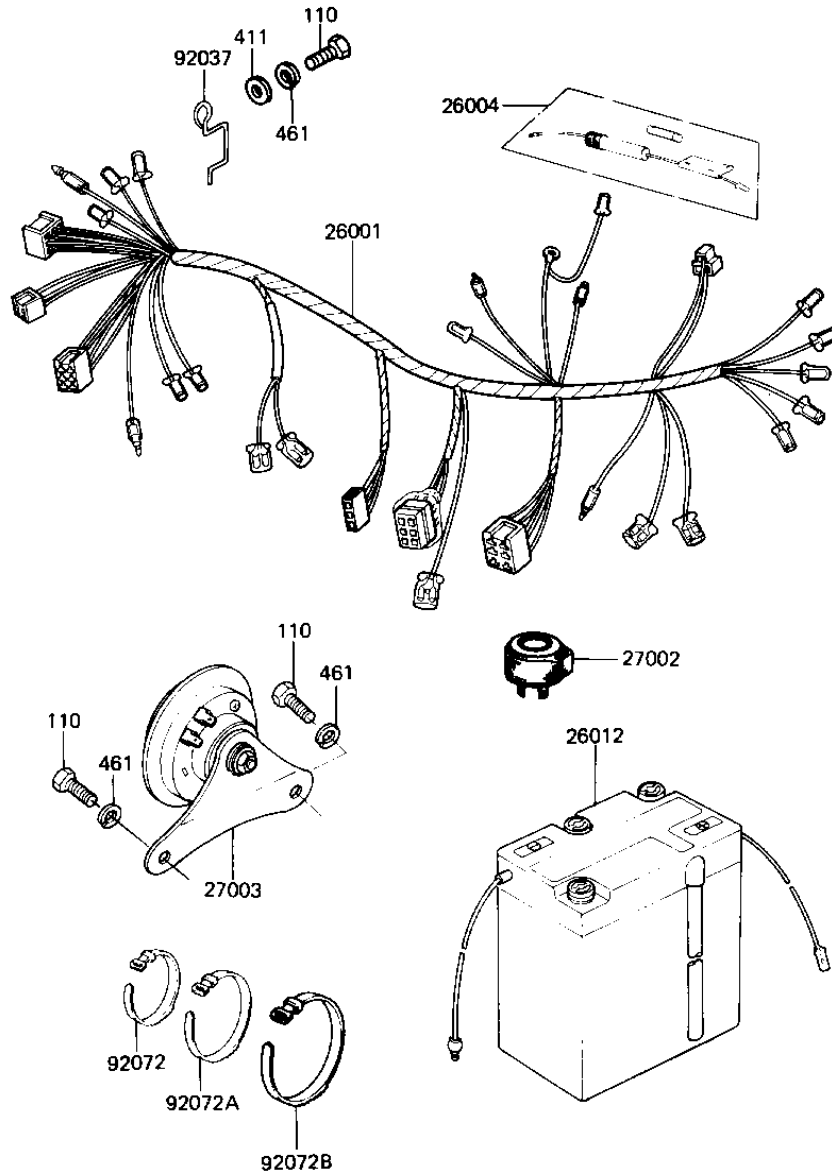

# 1982 AR80-A1 PARTS DIAGRAM

## CHASSIS ELECTRICAL EQUIPMENT

F2760-0160

# 1982 AR80-A1 PARTS LIST

## CHASSIS ELECTRICAL EQUIPMENT

ITEM NAME	PART NUMBER	QUANTITY
HARNESS,MAIN (Ref # 26001)	26001-1382	1
FUSE ASSY (Ref # 26004)	26004-010	1
FB BAT 6N6-1C (Ref # 26012)	26012-1047	1
RELAY-TURN SIGNAL (Ref # 27002)	27002-013	1
HORN (Ref # 27003)	27003-1031	1
CLAMP (Ref # 92037)	92037-203	1
BAND,SHORT (Ref # 92072)	92072-030	2
BAND,MIDDLE (Ref # 92072A)	92072-031	1
BAND,WIRING HARNESS (Ref # 92072B)	92072-056	1
BOLT-UPSET 6X14 (Ref # 110)	112B0614	3
WASHER PLAIN 6MM (Ref # 411)	411B0600	1
WASHER SPRING 6MM (Ref # 461)	461F0600	3