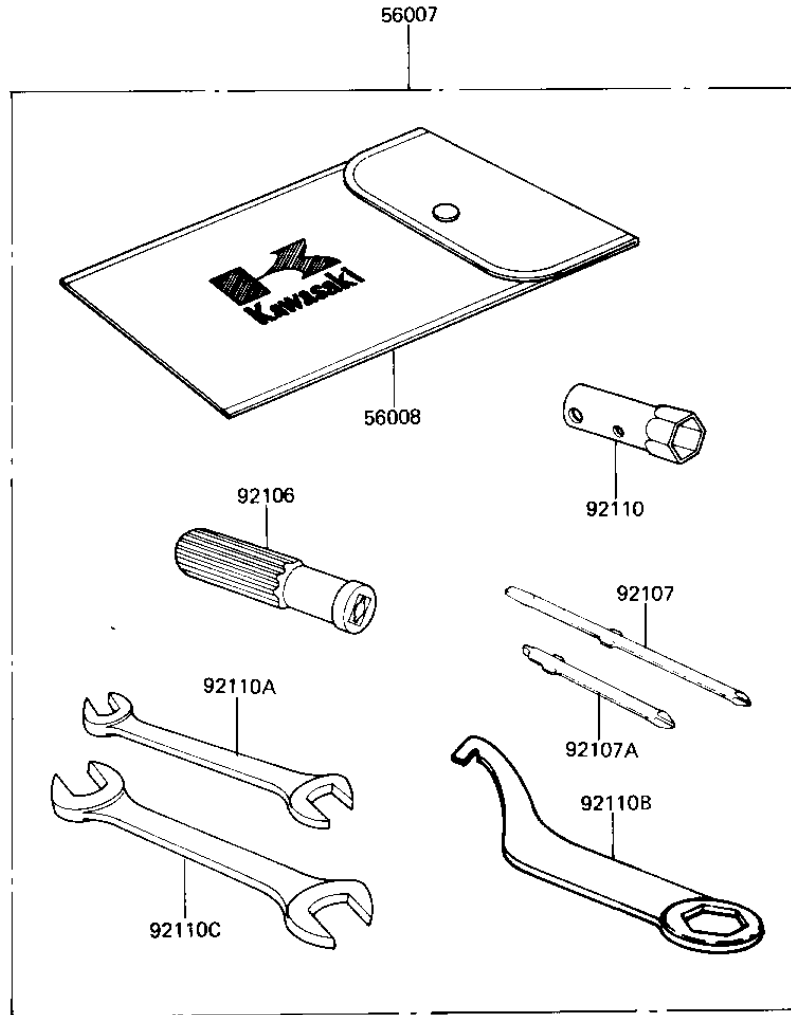

1982 AR80-A1 PARTS DIAGRAM

OWNER TOOLS

F2810-0027

1982 AR80-A1 PARTS LIST

OWNER TOOLS

ITEM NAME	PART NUMBER	QUANTITY
TOOLKIT (Ref # 56007)	56007-1141	1
BAG,TOOL (Ref # 56008)	56008-1007	1
LIQUID GASKET (Ref # 92104)	92104-002	1
GRIP,SCREW DRIVER (Ref # 92106)	92106-1001	1
TOOL-DRIVER (Ref # 92107)	92107-1052	1
SCREW DRIVER #3 PHLIP (Ref # 92107A)	92107-005	1
WRENCH,BOX,17X21 (Ref # 92110)	92110-012	1
TOOL-WRENCH,OPEN END (Ref # 92110A)	92110-1038	1
TOOL-WRENCH,HOOK&BOXE (Ref # 92110B)	92110-1040	1
TOOL-WRENCH,OPEN END, (Ref # 92110C)	92110-1153	1