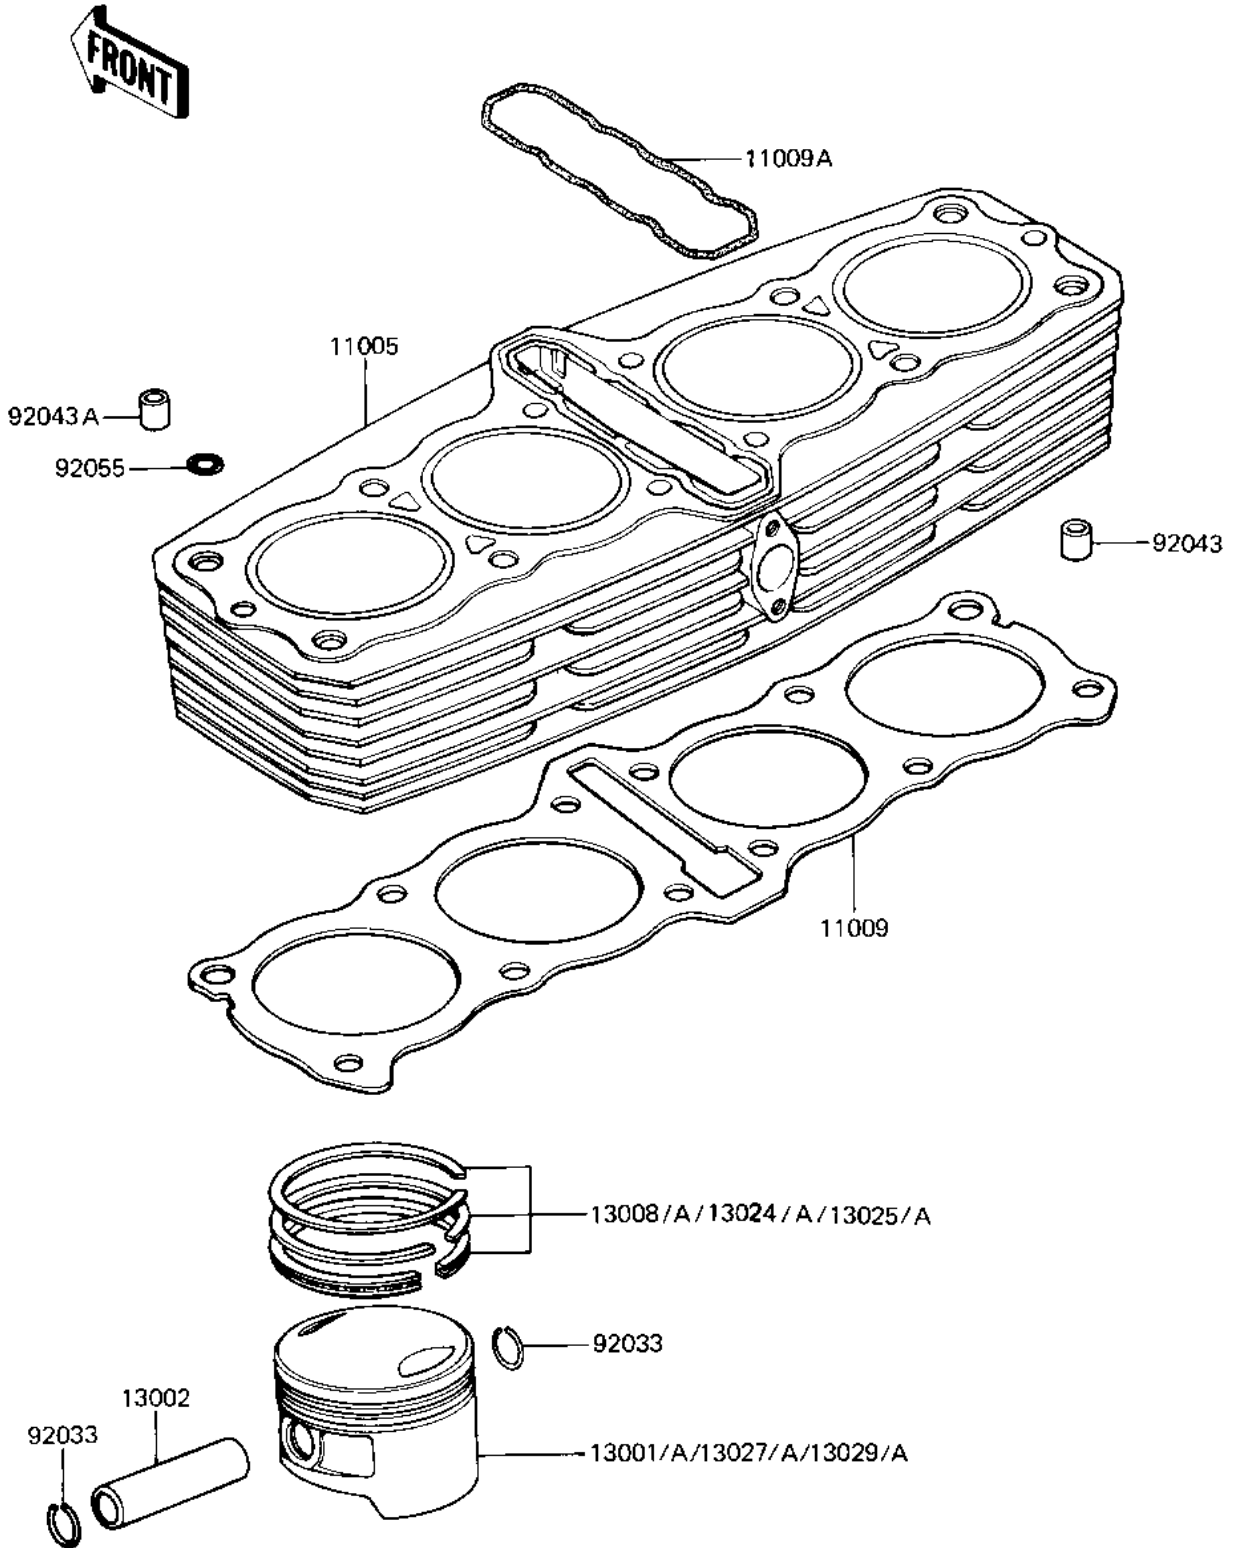

1982 Eddie Lawson Replica PARTS DIAGRAM

CYLINDER/PISTONS

E1120-0048

1982 Eddie Lawson Replica PARTS LIST

CYLINDER/PISTONS

ITEM NAME	PART NUMBER	QUANTITY
CYLINDER-ENGINE,BLACK (Ref # 11005)	11005-1323	1
GASKET,CYLINDER BASE (Ref # 11009)	11060-1067	1
GASKET,CYLINDER (Ref # 11009A)	11009-1208	1
PISTON-ENGINE,STD (Ref # 13001)	13001-1119	4
PIN-PISTON (Ref # 13002)	13002-1013	4
RING-SET-PISTON (Ref # 13008)	13008-5035	4
RING SET,1.10 O/S (Ref # 13024)	13024-5018	4
RING SET,050 O/S (Ref # 13025)	13025-5018	4
PISTON-ENGINE LL,O/S (Ref # 13027)	13027-1056	4
PISTON-ENGINE L,O/S (Ref # 13029)	13029-1058	4
RING-SNAP (Ref # 92033)	92033-1054	8
PIN,11X14X12.3 (Ref # 92043)	92043-1266	2
PIN,DOWEL,10X8.2X14 (Ref # 92043A)	92043-1037	2
RING-0,0D=18.5MM (Ref # 92055)	92055-1148	4