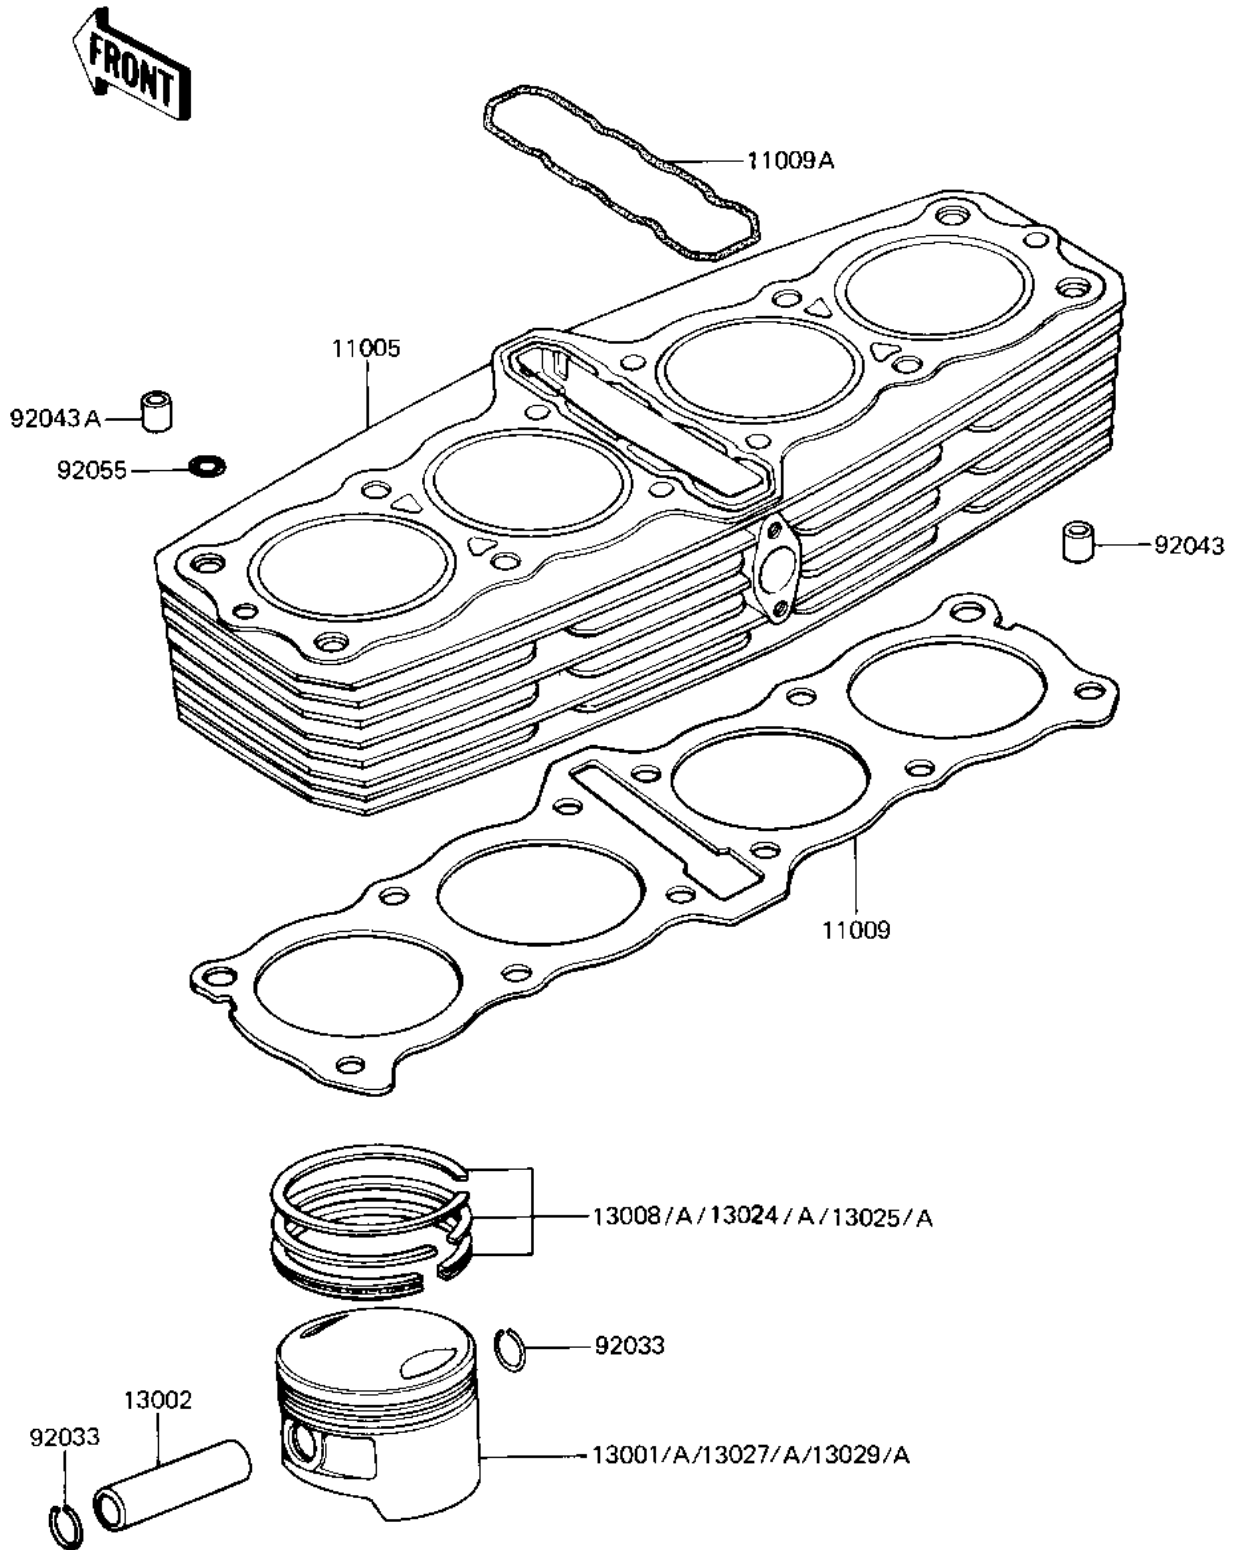

# 1983 Eddie Lawson Replica PARTS DIAGRAM

CYLINDER/PISTONS

E1120-0048

# 1983 Eddie Lawson Replica PARTS LIST

## CYLINDER/PISTONS

ITEM NAME	PART NUMBER	QUANTITY
CYLINDER-ENGINE,BLACK (Ref # 11005)	11005-1323	1
GASKET,CYLINDER BASE (Ref # 11009)	11060-1067	1
GASKET,CYLINDER (Ref # 11009A)	11009-1208	1
PISTON-ENGINE,STD (Ref # 13001A)	13001-1119	4
PIN-PISTON (Ref # 13002)	13002-1013	4
RING-SET-PISTON,STD (Ref # 13008A)	13008-5056	4
RING-SET PISTON LL (Ref # 13024A)	13024-5024	4
RING-SET PISTON L,O/S (Ref # 13025A)	13025-5024	4
PISTON-ENGINE LL,O/S (Ref # 13027A)	13027-1056	4
PISTON-ENGINE L,O/S (Ref # 13029A)	13029-1058	4
RING-SNAP (Ref # 92033)	92033-1054	8
PIN,11X14X12.3 (Ref # 92043)	92043-1266	2
PIN,DOWEL,10X8.2X14 (Ref # 92043A)	92043-1037	2
RING-0,0D=18.5MM (Ref # 92055)	92055-1148	4