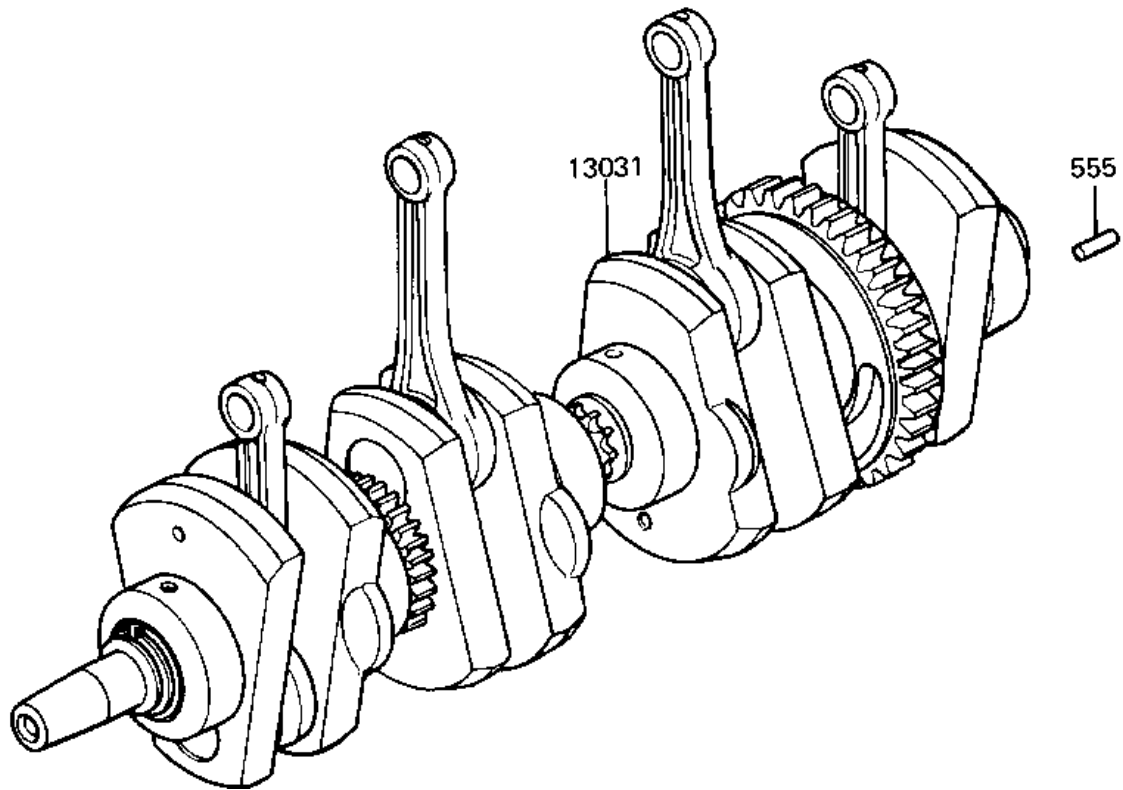

# 1982 Eddie Lawson Replica PARTS DIAGRAM

CRANKSHAFT

E1321-0058

# 1982 Eddie Lawson Replica PARTS LIST

## CRANKSHAFT

ITEM NAME	PART NUMBER	QUANTITY
CRANKSHAFT-COMP (Ref # 13031)	13031-1046	1
PIN-SPRING,4X8 (Ref # 555)	555A0408	1