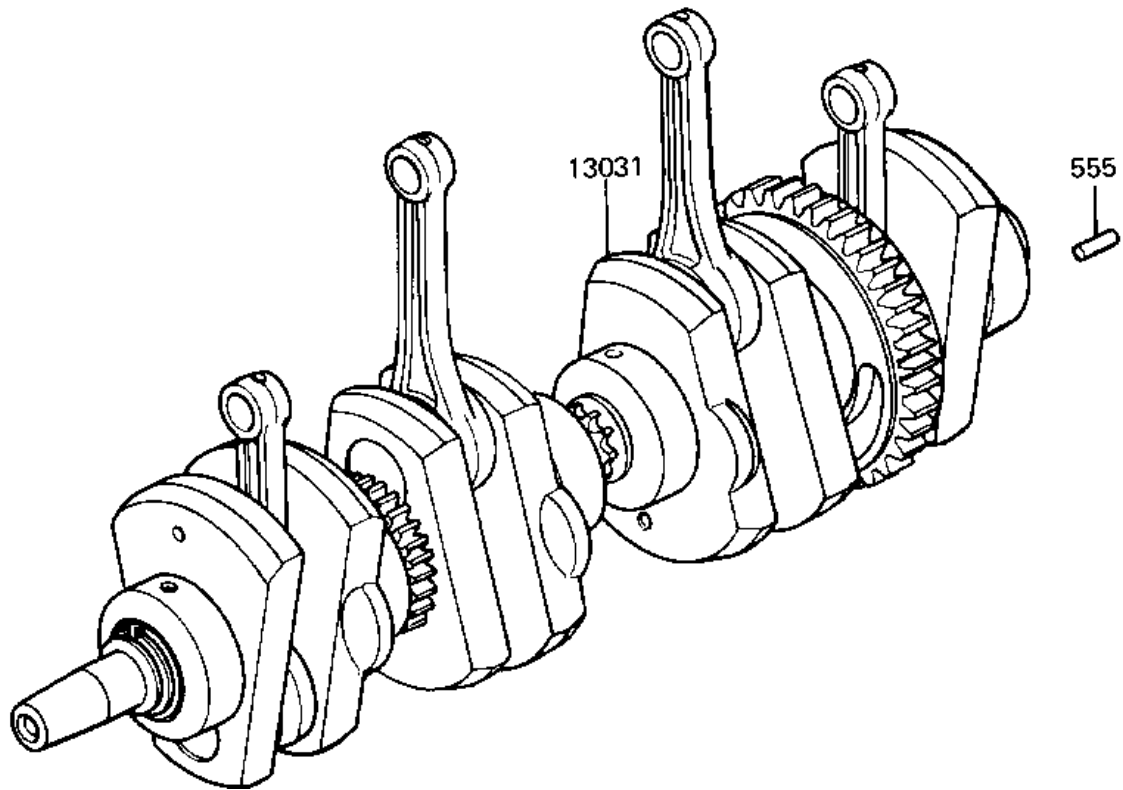

1983 Eddie Lawson Replica PARTS DIAGRAM

CRANKSHAFT

E1321-0058

1983 Eddie Lawson Replica PARTS LIST

CRANKSHAFT

ITEM NAME	PART NUMBER	QUANTITY
CRANKSHAFT-COMP (Ref # 13031)	13031-1046	1
PIN-SPRING,4X8 (Ref # 555)	555A0408	1