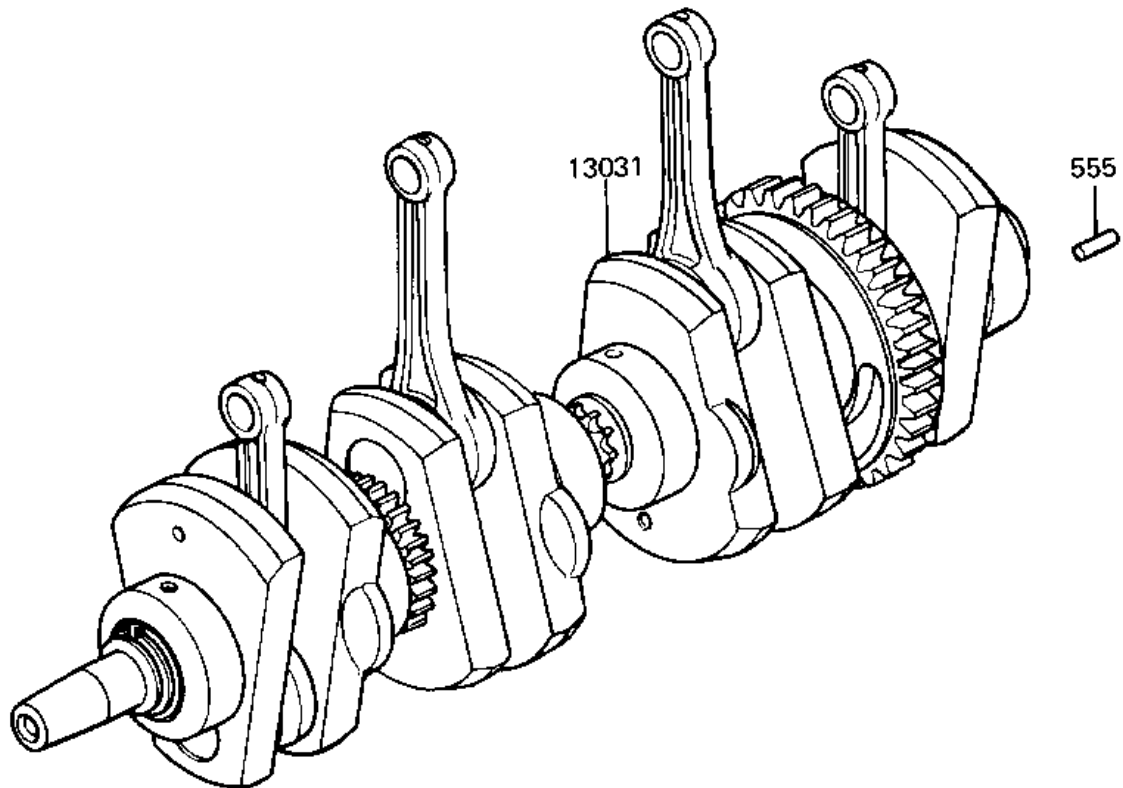

# 1983 Eddie Lawson Replica PARTS DIAGRAM

CRANKSHAFT

E1321-0058

# 1983 Eddie Lawson Replica PARTS LIST

## CRANKSHAFT

ITEM NAME	PART NUMBER	QUANTITY
CRANKSHAFT-COMP (Ref # 13031)	13031-1046	1
PIN-SPRING,4X8 (Ref # 555)	555A0408	1