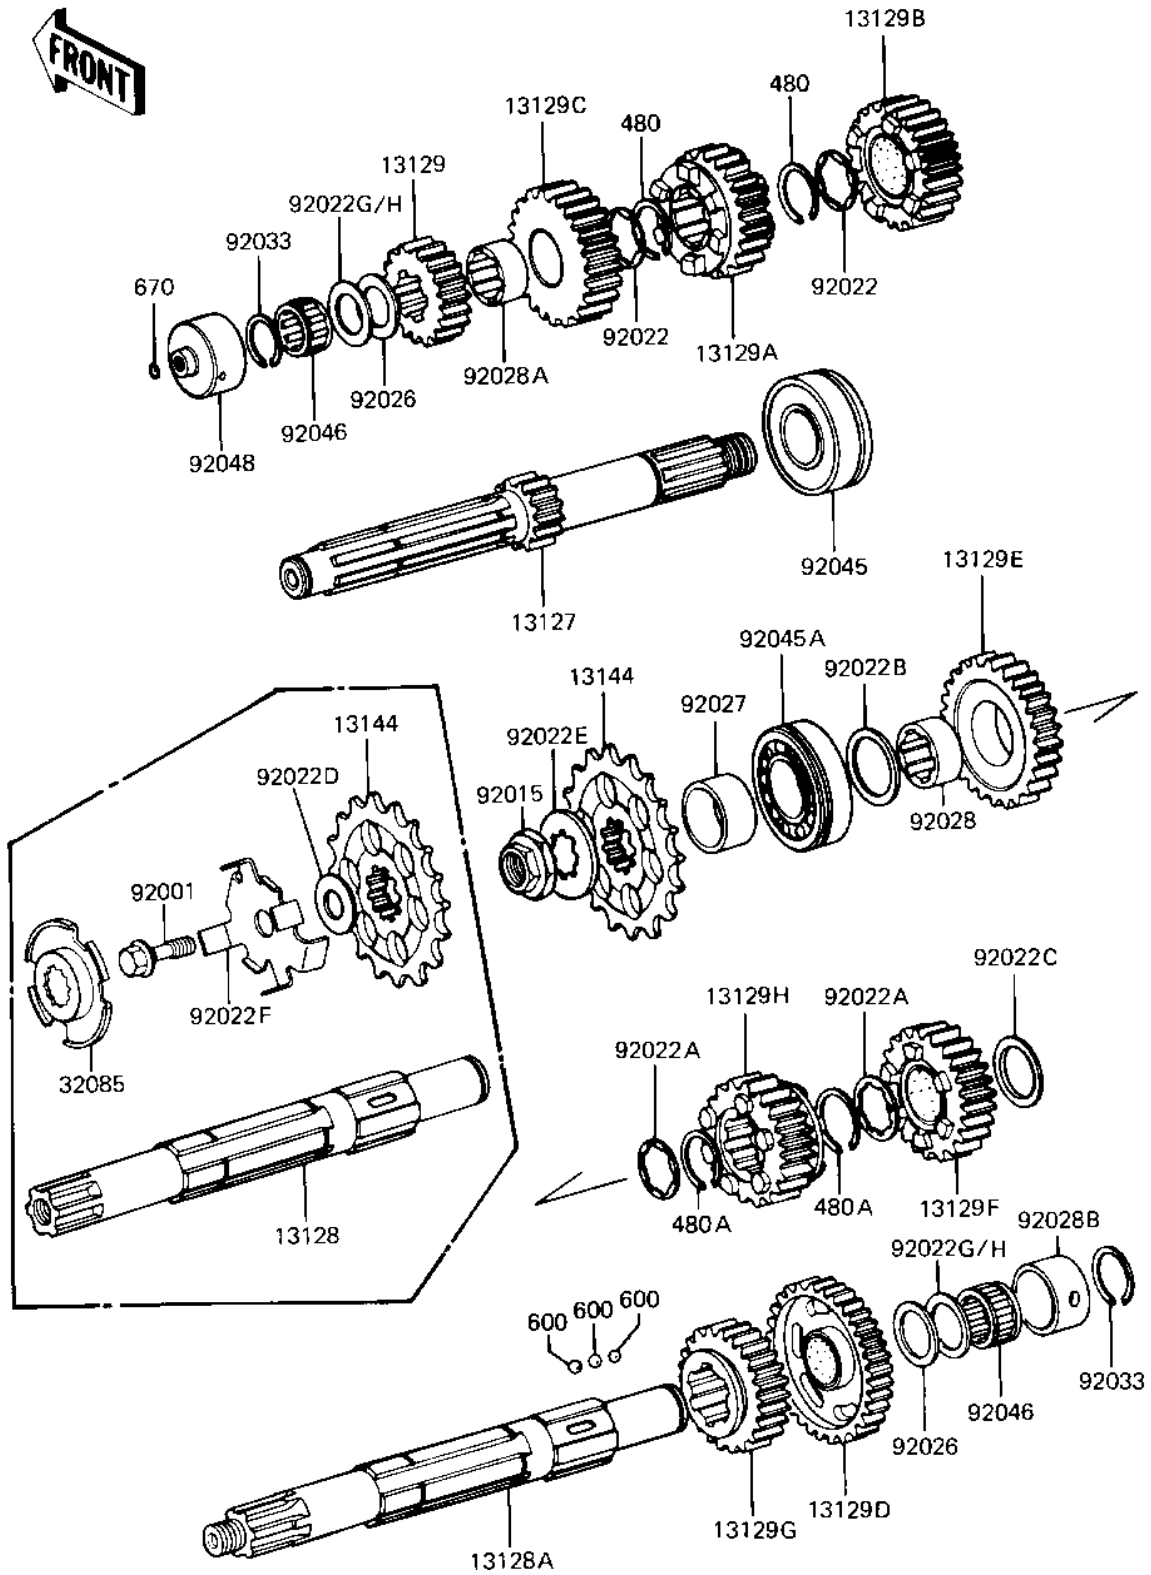

1982 Eddie Lawson Replica PARTS DIAGRAM

TRANSMISSION

E1361-0101

1982 Eddie Lawson Replica PARTS LIST

TRANSMISSION

ITEM NAME	PART NUMBER	QUANTITY
SHAFT-TRANSMISSION IN (Ref # 13127)	13127-1034	1
SHAFT-TRANSMISSION OU (Ref # 13128)	13128-1030	1
UNAVAILABLE IN PRICE BOOK (Ref # 13129)	13129-1035	1
INPUT 3RD,21T (Ref # 13129A)	13129-1236	1
INPUT 4TH,23T (Ref # 13129B)	13129-1237	1
INPUT TOP,25T (Ref # 13129C)	13129-1238	1
OUTPUT LOW,37T (Ref # 13129D)	13129-1239	1
OUTPUT 2ND,33T (Ref # 13129E)	13129-1240	1
OUTPUT 3RD,30T (Ref # 13129F)	13129-1241	1
OUTPUT 4TH,27T (Ref # 13129G)	13129-1242	1
OUTPUT TOP,26T (Ref # 13129H)	13129-1243	1
SPROCKET-OUTPUT,15T (Ref # 13144)	13144-1042	1
STOPPER,ENGN SPROCKET (Ref # 32085)	32085-1101	1
BOLT,FLANGED,10X39 (Ref # 92001)	92001-1479	1
WASHER,LOCK (O.D=35) (Ref # 92022)	92022-1077	2
WASHER,LOCK,30X42X1.4 (Ref # 92022A)	92022-1218	2
WASHER,28.3X42X2.9 (Ref # 92022B)	92022-1219	1
WASHER,32.3X42X3 (Ref # 92022C)	92022-1220	1
WASHER,12.3X38X2.3 (Ref # 92022D)	92022-1274	1
WASHER,SPRCKT STOPPER (Ref # 92022F)	92022-1351	1
WASHER,PLAIN,22MM (Ref # 92022G)	92022-212	2
WASHER,PLAIN,22MM (Ref # 92022H)	92022-213	AR
SPACER (I.D=22 O.D=35 (Ref # 92026)	92026-1020	2
COLLAR (Ref # 92027)	92027-1339	1
BUSHING,2ND GEAR (Ref # 92028)	92028-1112	1
BUSHING,TOP GEAR (Ref # 92028A)	92028-1124	1
BUSH,OUTPUT SHAFT (Ref # 92028B)	92028-123	1
CIRCLIP,25MM (Ref # 92033)	92033-025	2
BEARING,BALL,5305NSH2 (Ref # 92045)	92045-1028	1

1982 Eddie Lawson Replica PARTS LIST

TRANSMISSION

ITEM NAME	PART NUMBER	QUANTITY
BEARING-BALL,63/28NC3 (Ref # 92045A)	92045-1034	1
BEARING,PK223013.8 (Ref # 92046)	92046-031	2
RACE,DRIVE SHAFT BRNG (Ref # 92048)	92048-1012	1
CIRCLIP 28MM (Ref # 480)	480J2800	2
CIRCRIP-TYPE-C (Ref # 480A)	480J3200	2
BALL STEEL 3/16' (Ref # 600)	600A0600	3
"O" RING,8MM (Ref # 670)	670B1508	1