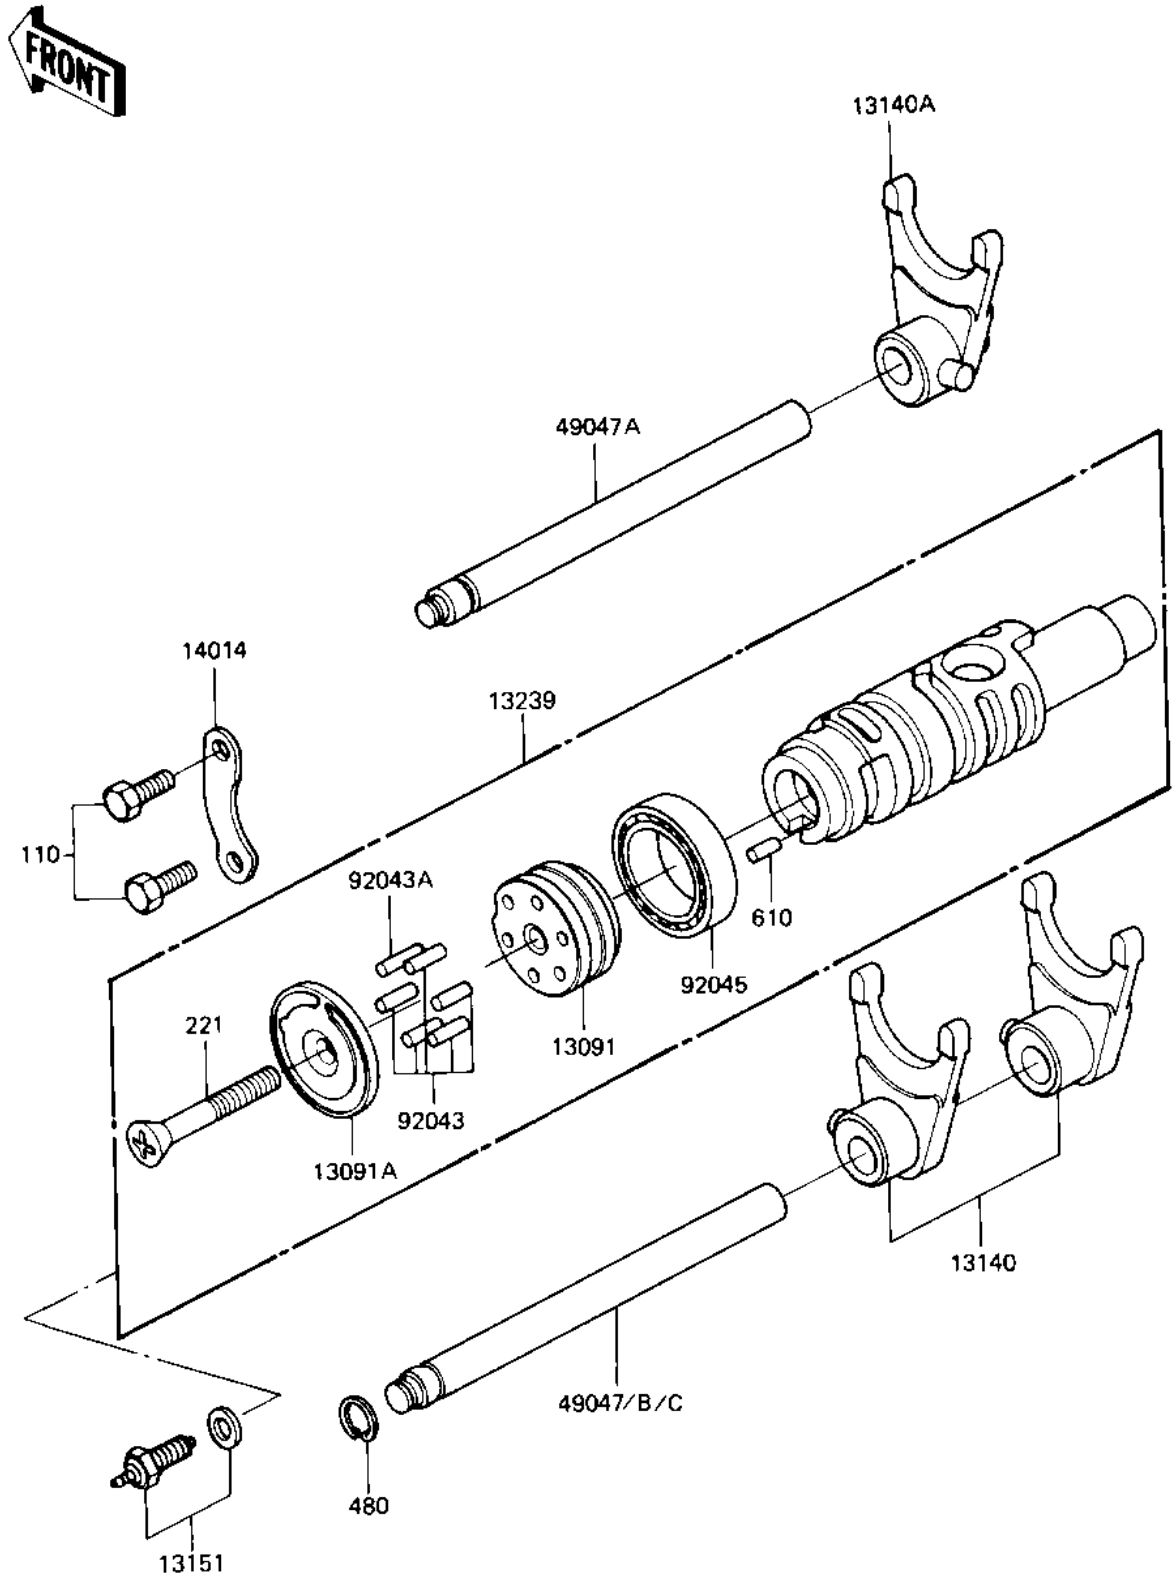

# 1982 Eddie Lawson Replica PARTS DIAGRAM

GEAR CHANGE DRUM & FORKS

E1362-0066

# 1982 Eddie Lawson Replica PARTS LIST

## GEAR CHANGE DRUM & FORKS

ITEM NAME	PART NUMBER	QUANTITY
HOLDER,CHANGE DRUM PI (Ref # 13091)	13091-1087	1
HOLDER,CHANGE DRUM (Ref # 13091A)	13091-1088	1
FORK-SHIFT (Ref # 13140)	13140-1045	2
FORK-SHIFT (Ref # 13140A)	13140-1046	1
SWITCH,NEUTRAL (Ref # 13151)	13151-5003	1
DRUM-ASSY-CHANGE (Ref # 13239)	13239-1107	1
PLATE-POSITION (Ref # 14014)	14014-1015	1
ROD-SHIFT (Ref # 49047)	49047-1019	1
ROD-SHIFT (Ref # 49047A)	49047-1014	1
ROD-SHIFT (Ref # 49047C)	49047-1019	1
PIN GEAR CHANGE DRUM (Ref # 92043)	92042-014	5
PIN-CHANGE DRUM (Ref # 92043A)	92042-020	1
BEARING-BALL,6806 (Ref # 92045)	92045-1035	1
BOLT-UPSET,6X16 (Ref # 110)	112G0616	2
SCREW-CSK-CROS,6X45 (Ref # 221)	221B0645	1
CIRCLIP 12MM (Ref # 480)	480J1200	1
PIN DOWEL 4X10 (Ref # 610)	610A0410	1