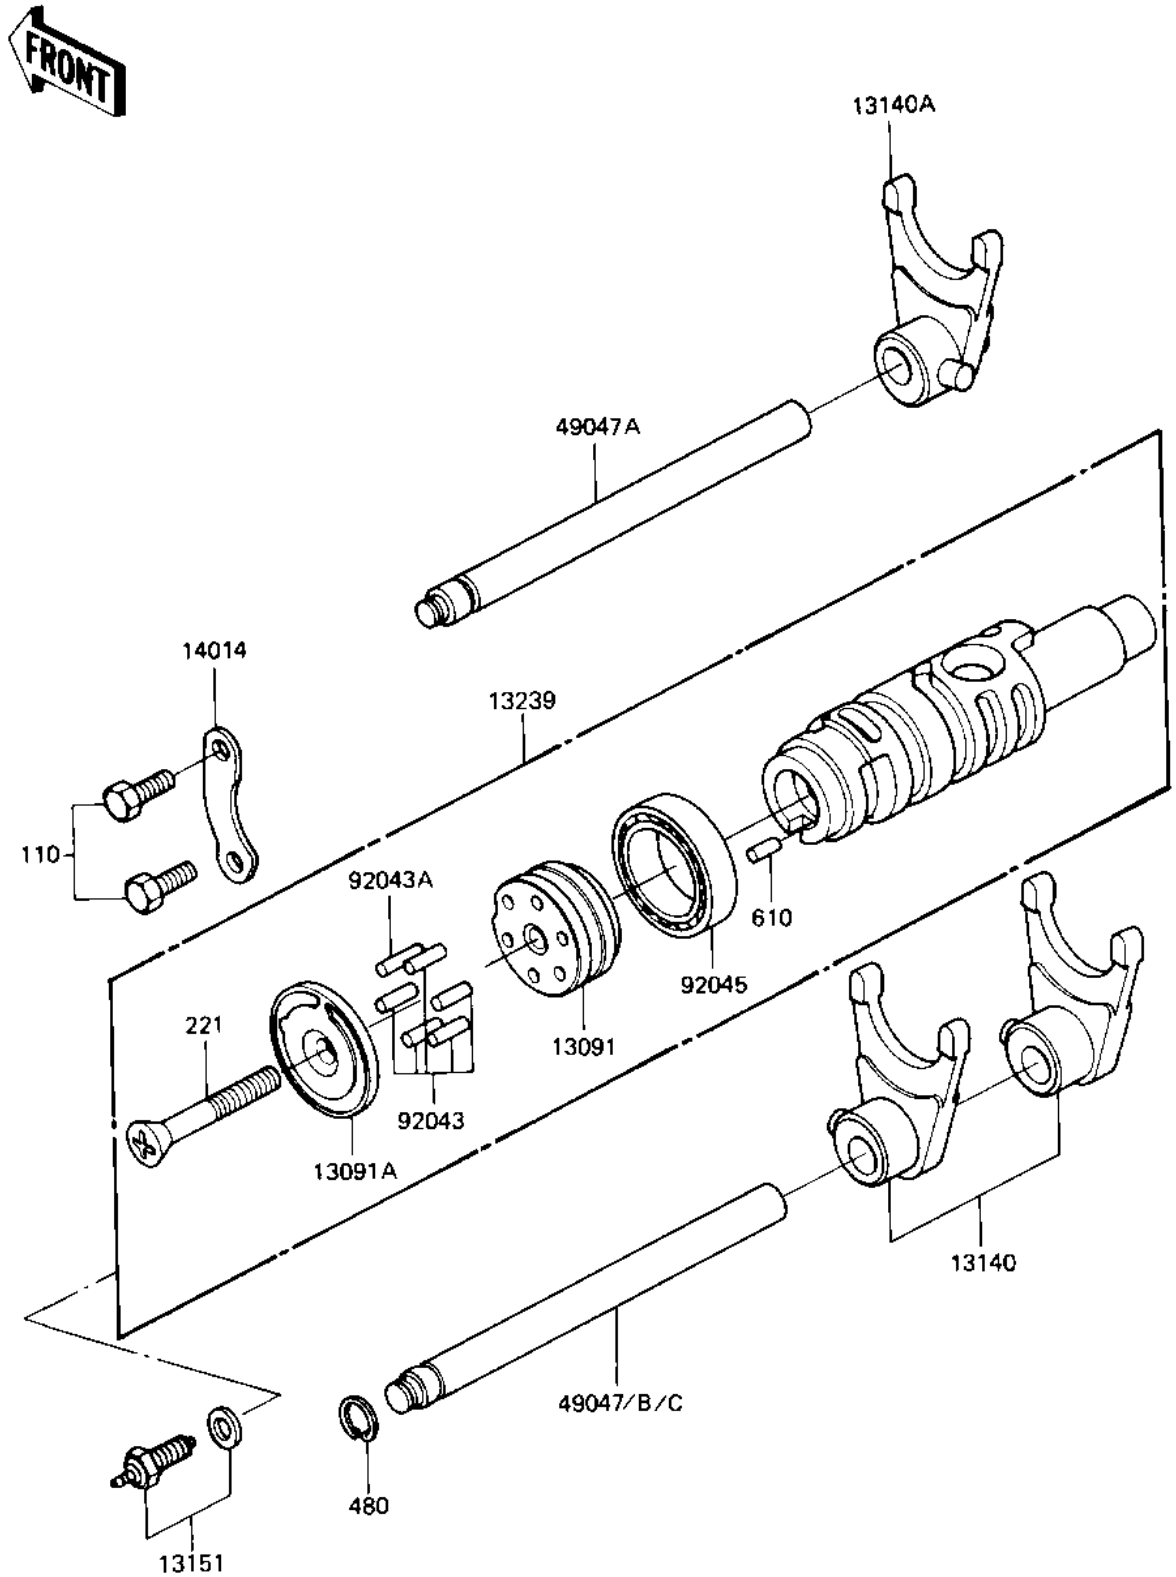

1983 Eddie Lawson Replica PARTS DIAGRAM

GEAR CHANGE DRUM & FORKS

E1362-0066

1983 Eddie Lawson Replica PARTS LIST

GEAR CHANGE DRUM & FORKS

ITEM NAME	PART NUMBER	QUANTITY
HOLDER,CHANGE DRUM PI (Ref # 13091)	13091-1087	1
HOLDER,CHANGE DRUM (Ref # 13091A)	13091-1088	1
FORK-SHIFT (Ref # 13140)	13140-1045	2
FORK-SHIFT (Ref # 13140A)	13140-1046	1
SWITCH,NEUTRAL (Ref # 13151)	13151-5003	1
DRUM-ASSY-CHANGE (Ref # 13239)	13239-1107	1
PLATE-POSITION (Ref # 14014)	14014-1015	1
ROD-SHIFT (Ref # 49047A)	49047-1014	1
ROD-SHIFT (Ref # 49047B)	49047-1019	1
PIN GEAR CHANGE DRUM (Ref # 92043)	92042-014	5
PIN-CHANGE DRUM (Ref # 92043A)	92042-020	1
BEARING-BALL,6806 (Ref # 92045)	92045-1035	1
BOLT-UPSET,6X16 (Ref # 110)	112G0616	2
SCREW-CSK-CROS,6X45 (Ref # 221)	221B0645	1
CIRCLIP 12MM (Ref # 480)	480J1200	1
PIN DOWEL 4X10 (Ref # 610)	610A0410	1