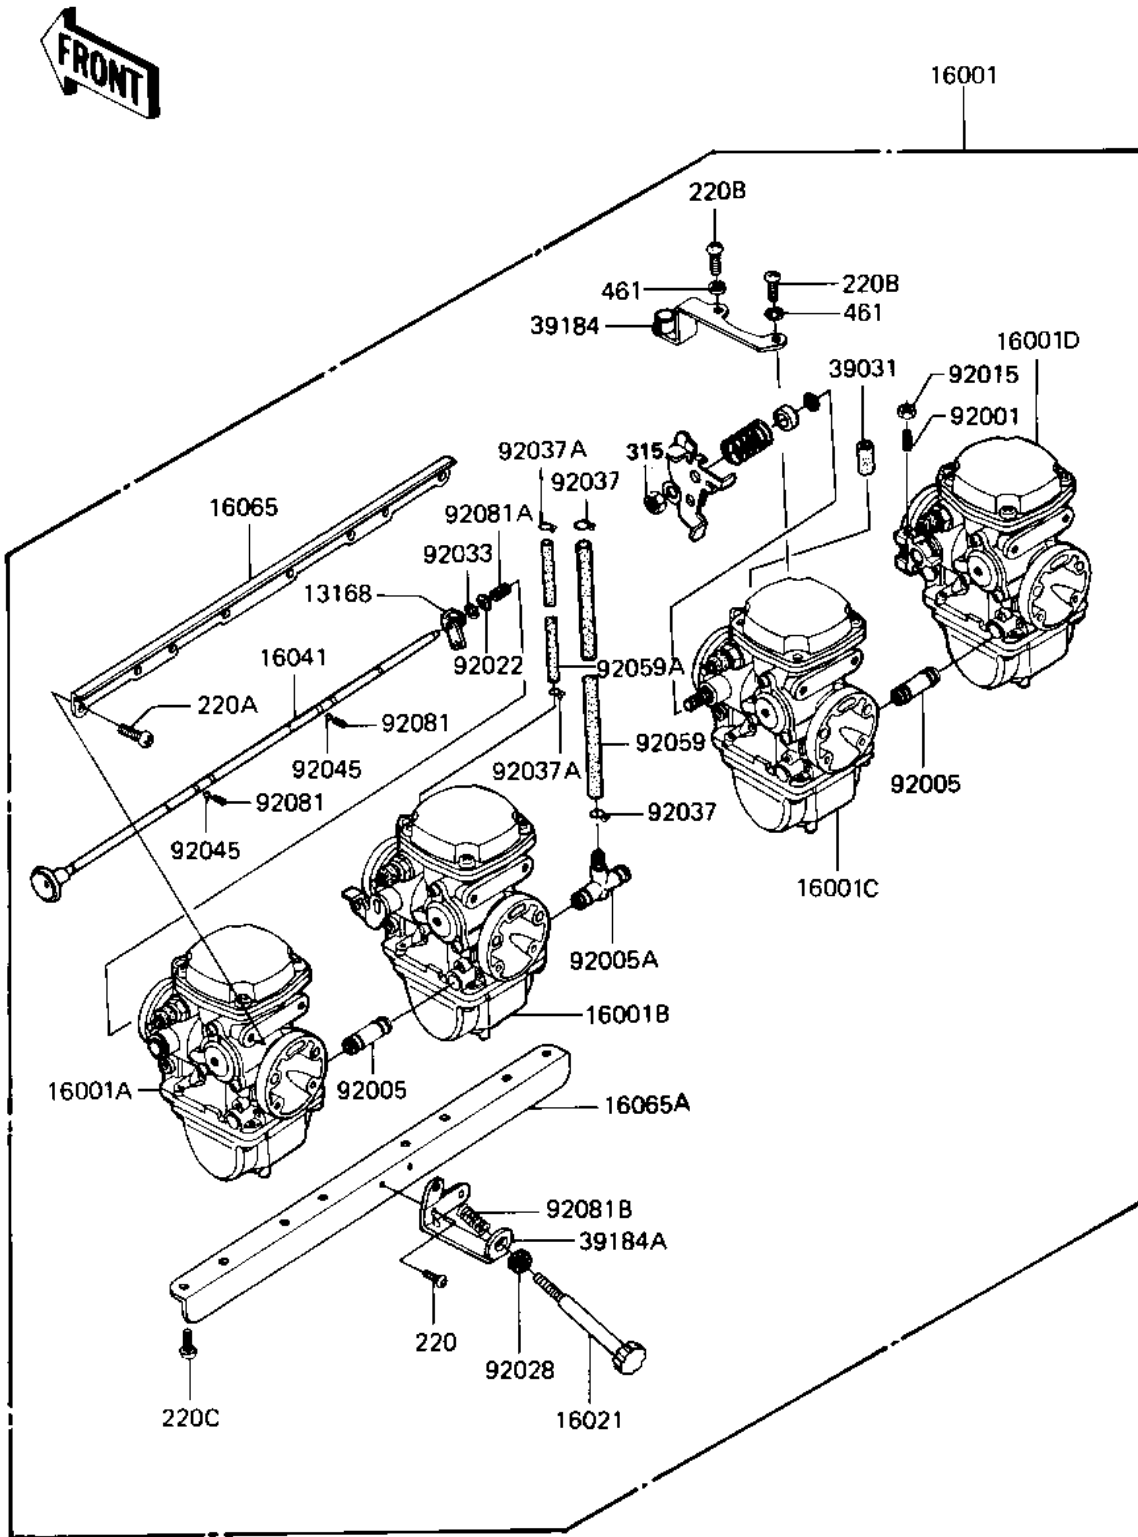

1982 Eddie Lawson Replica PARTS DIAGRAM

CARBURETOR ASSY (KZ1000-R1)

E1611-0084

1982 Eddie Lawson Replica PARTS LIST

CARBURETOR ASSY (KZ1000-R1)

ITEM NAME	PART NUMBER	QUANTITY
LEVER,CHOCK (Ref # 13168)	13168-1091	4
CARBURETOR (Ref # 16001)	16001-1587	1
CARBURETOR,LH,OUTSIDE (Ref # 16001A)	16001-1588	1
CARBURETOR,LH,INSIDE (Ref # 16001B)	16001-1589	1
CARBURETOR,RH,INSIDE (Ref # 16001C)	16001-1590	1
CARBURETOR,RH,OUTSIDE (Ref # 16001D)	16001-1591	1
SCREW-THROTTLE STOP (Ref # 16021)	16021-1035	1
SHAFT-CARBURETOR,CHOC (Ref # 16041)	16041-1024	1
HOLDER-CARBURETOR,UPP (Ref # 16065)	16065-1044	1
HOLDER-CARBURETOR,LWR (Ref # 16065A)	16065-1065	1
CAP-END (Ref # 39031)	39031-1009	1
BRACKET-ASSY,THROTTLE (Ref # 39184)	39184-1006	1
BRACKET-ASSY,IDLING A (Ref # 39184A)	39184-1007	1
BOLT,ADJUSTING (Ref # 92001)	92001-1447	3
FITTING,FUEL (Ref # 92005)	92005-1035	2
FITTING,FUEL (Ref # 92005A)	92005-1036	1
NUT,THROTTLE VLV ADST (Ref # 92015)	92015-1119	3
WASHER,SPRING (Ref # 92022)	92022-1255	4
BUSHING (Ref # 92028)	92028-1071	1
RING-SNAP,E (Ref # 92033)	92033-1066	4
CLAMP,HOSE (Ref # 92037)	92037-1184	2
CLAMP,BREATHER HOSE (Ref # 92037A)	92037-174	2
BALL,STEEL,1/8" (Ref # 92045)	600A0400	2
TUBE,7.5X12.5X250 (Ref # 92059)	92059-1187	1
TUBE,5X9X150 (Ref # 92059A)	92059-1188	1
SPRING,FAST IDLE SHFT (Ref # 92081)	92081-1260	2
SPRING,CHOCK SHAFT (Ref # 92081A)	92081-1364	4
SPRING,IDLING ADJUST (Ref # 92081B)	92081-1377	1
SCREW PAN HEAD 5X8 (Ref # 220)	220B0508	1

1982 Eddie Lawson Replica PARTS LIST

CARBURETOR ASSY (KZ1000-R1)

ITEM NAME	PART NUMBER	QUANTITY
SCREW-PAN-CROS (Ref # 220A)	220C0510	8
SCREW-PAN-CROS,5X18,B (Ref # 220B)	220C0518A	2
SCREW-PAN-CROS, 6X14 (Ref # 220C)	220C0614	8
NUT,8 M/M (Ref # 315)	315G0800	1
WASHER-SPRING,5MM,BLA (Ref # 461)	461K0500	2