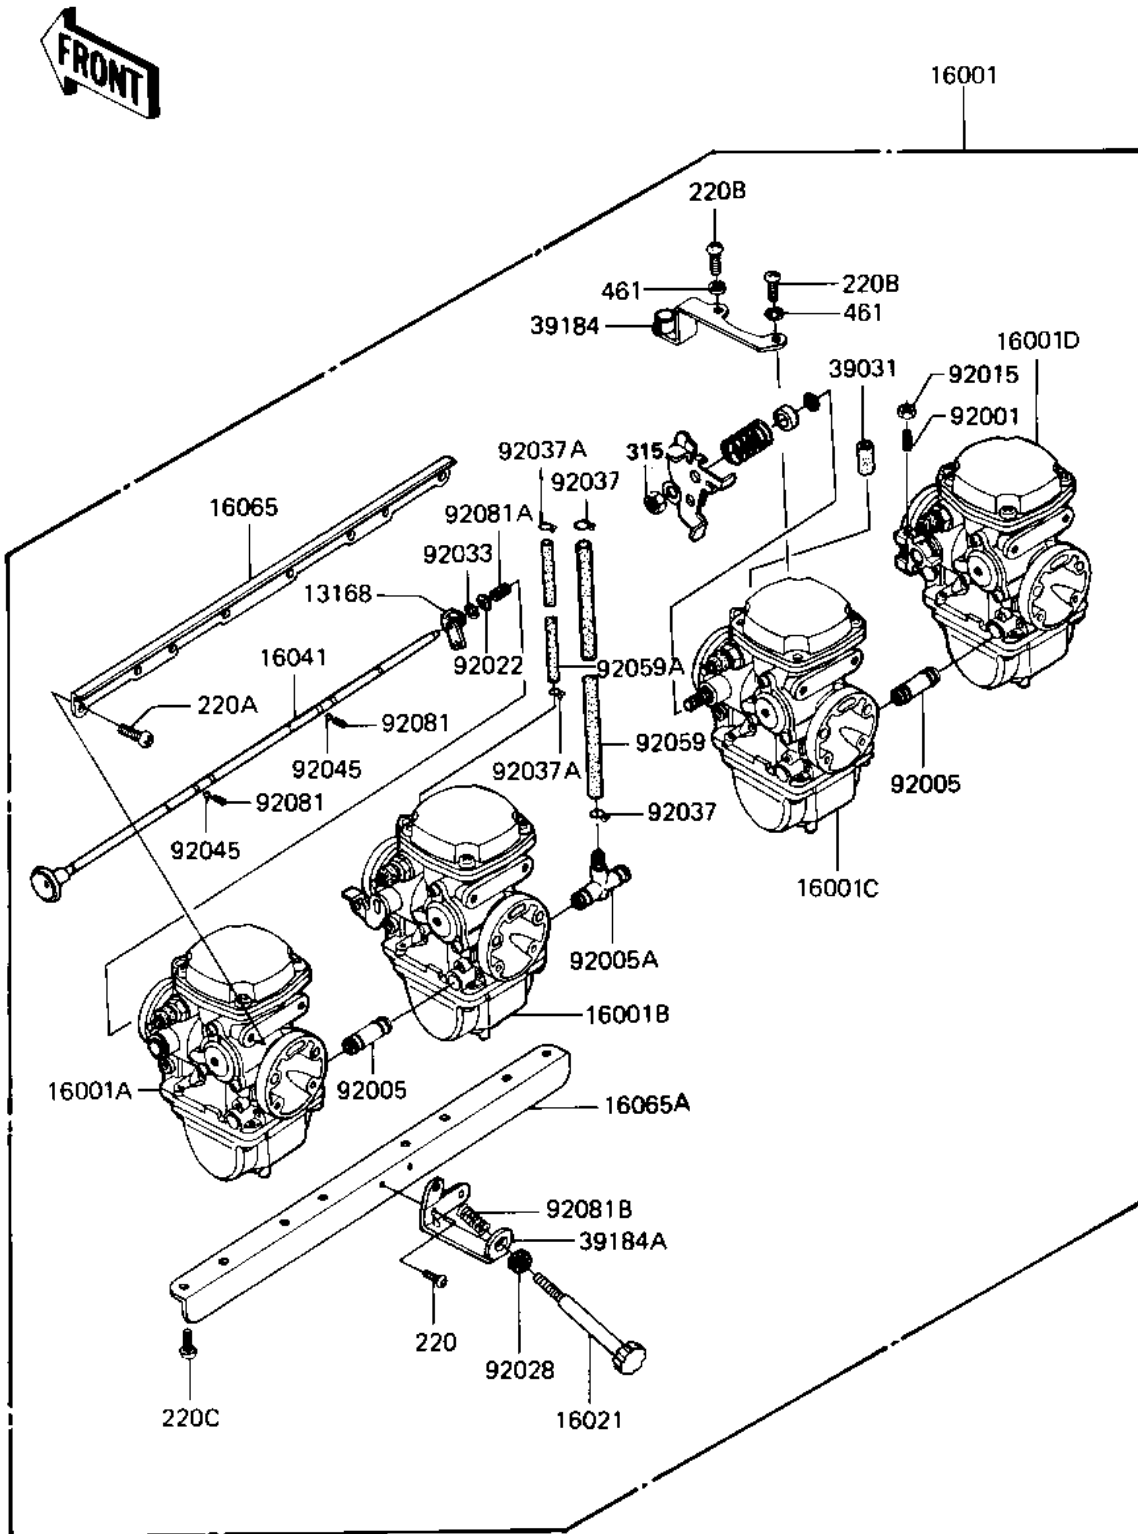

1983 Eddie Lawson Replica PARTS DIAGRAM

CARBURETOR ASSY (KZ1000-R1)

E1611-0084

1983 Eddie Lawson Replica PARTS LIST

CARBURETOR ASSY (KZ1000-R1)

ITEM NAME	PART NUMBER	QUANTITY
LEVER,CHOCK (Ref # 13168)	13168-1091	4
CARBURETOR (Ref # 16001)	16001-1587	1
CARBURETOR,LH,OUTSIDE (Ref # 16001A)	16001-1588	1
CARBURETOR,LH,INSIDE (Ref # 16001B)	16001-1589	1
CARBURETOR,RH,INSIDE (Ref # 16001C)	16001-1590	1
CARBURETOR,RH,OUTSIDE (Ref # 16001D)	16001-1591	1
SCREW-THROTTLE STOP (Ref # 16021)	16021-1035	1
SHAFT-CARBURETOR,CHOC (Ref # 16041)	16041-1024	1
HOLDER-CARBURETOR,UPP (Ref # 16065)	16065-1044	1
HOLDER-CARBURETOR,LWR (Ref # 16065A)	16065-1065	1
CAP-END (Ref # 39031)	39031-1009	1
BRACKET-ASSY,THROTTLE (Ref # 39184)	39184-1006	1
BRACKET-ASSY,IDLING A (Ref # 39184A)	39184-1007	1
BOLT,ADJUSTING (Ref # 92001)	92001-1447	3
FITTING,FUEL (Ref # 92005)	92005-1035	2
FITTING,FUEL (Ref # 92005A)	92005-1036	1
NUT,THROTTLE VLV ADST (Ref # 92015)	92015-1119	3
WASHER,SPRING (Ref # 92022)	92022-1255	4
BUSHING (Ref # 92028)	92028-1071	1
RING-SNAP,E (Ref # 92033)	92033-1066	4
CLAMP,HOSE (Ref # 92037)	92037-1184	2
CLAMP,BREATHER HOSE (Ref # 92037A)	92037-174	2
BALL,STEEL,1/8" (Ref # 92045)	600A0400	2
TUBE,7.5X12.5X250 (Ref # 92059)	92059-1187	1
TUBE,5X9X150 (Ref # 92059A)	92059-1188	1
SPRING,FAST IDLE SHFT (Ref # 92081)	92081-1260	2
SPRING,CHOCK SHAFT (Ref # 92081A)	92081-1364	4
SPRING,IDLING ADJUST (Ref # 92081B)	92081-1377	1
SCREW PAN HEAD 5X8 (Ref # 220)	220B0508	1

1983 Eddie Lawson Replica PARTS LIST

CARBURETOR ASSY (KZ1000-R1)

ITEM NAME	PART NUMBER	QUANTITY
SCREW-PAN-CROS (Ref # 220A)	220C0510	8
SCREW-PAN-CROS,5X18,B (Ref # 220B)	220C0518A	2
SCREW-PAN-CROS, 6X14 (Ref # 220C)	220C0614	8
NUT,8 M/M (Ref # 315)	315G0800	1
WASHER-SPRING,5MM,BLA (Ref # 461)	461K0500	2