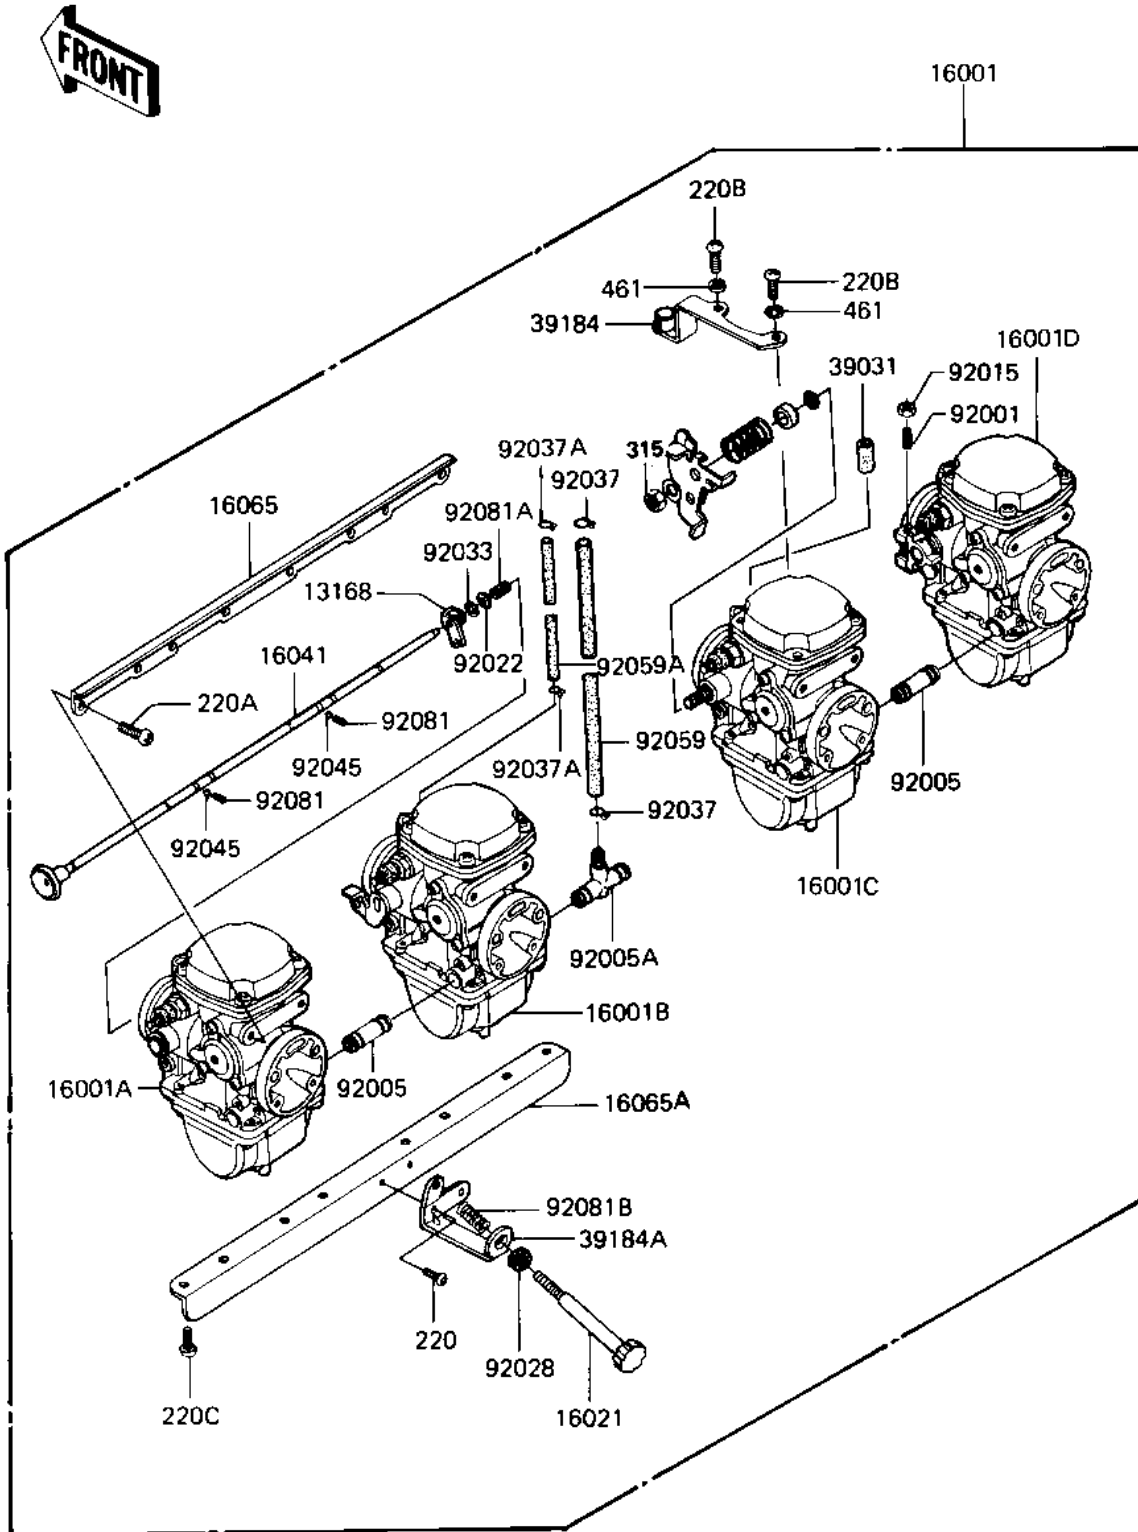

1983 Eddie Lawson Replica PARTS DIAGRAM

CARBURETOR ASSY (KZ1000-R1)

E1611-0084

1983 Eddie Lawson Replica PARTS LIST

CARBURETOR ASSY (KZ1000-R1)

ITEM NAME	PART NUMBER	QUANTITY
LEVER,CHOCK (Ref # 13168)	13168-1091	4
CARBURETOR (Ref # 16001)	16001-1587	1
CARBURETOR,LH,OUTSIDE (Ref # 16001A)	16001-1588	1
CARBURETOR,LH,INSIDE (Ref # 16001B)	16001-1589	1
CARBURETOR,RH,INSIDE (Ref # 16001C)	16001-1590	1
CARBURETOR,RH,OUTSIDE (Ref # 16001D)	16001-1591	1
SCREW-THROTTLE STOP (Ref # 16021)	16021-1035	1
SHAFT-CARBURETOR,CHOC (Ref # 16041)	16041-1024	1
HOLDER-CARBURETOR,UPP (Ref # 16065)	16065-1044	1
HOLDER-CARBURETOR,LWR (Ref # 16065A)	16065-1065	1
CAP-END (Ref # 39031)	39031-1009	1
BRACKET-ASSY,THROTTLE (Ref # 39184)	39184-1006	1
BRACKET-ASSY,IDLING A (Ref # 39184A)	39184-1007	1
BOLT,ADJUSTING (Ref # 92001)	92001-1447	3
FITTING,FUEL (Ref # 92005)	92005-1035	2
FITTING,FUEL (Ref # 92005A)	92005-1036	1
NUT,THROTTLE VLV ADST (Ref # 92015)	92015-1119	3
WASHER,SPRING (Ref # 92022)	92022-1255	4
BUSHING (Ref # 92028)	92028-1071	1
RING-SNAP,E (Ref # 92033)	92033-1066	4
CLAMP,HOSE (Ref # 92037)	92037-1184	2
CLAMP,BREATHER HOSE (Ref # 92037A)	92037-174	2
BALL,STEEL,1/8" (Ref # 92045)	600A0400	2
TUBE,7.5X12.5X250 (Ref # 92059)	92059-1187	1
TUBE,5X9X150 (Ref # 92059A)	92059-1188	1
SPRING,FAST IDLE SHFT (Ref # 92081)	92081-1260	2
SPRING,CHOCK SHAFT (Ref # 92081A)	92081-1364	4
SPRING,IDLING ADJUST (Ref # 92081B)	92081-1377	1
SCREW PAN HEAD 5X8 (Ref # 220)	220B0508	1

1983 Eddie Lawson Replica PARTS LIST

CARBURETOR ASSY (KZ1000-R1)

ITEM NAME	PART NUMBER	QUANTITY
SCREW-PAN-CROS (Ref # 220A)	220C0510	8
SCREW-PAN-CROS,5X18,B (Ref # 220B)	220C0518A	2
SCREW-PAN-CROS, 6X14 (Ref # 220C)	220C0614	8
NUT,8 M/M (Ref # 315)	315G0800	1
WASHER-SPRING,5MM,BLA (Ref # 461)	461K0500	2