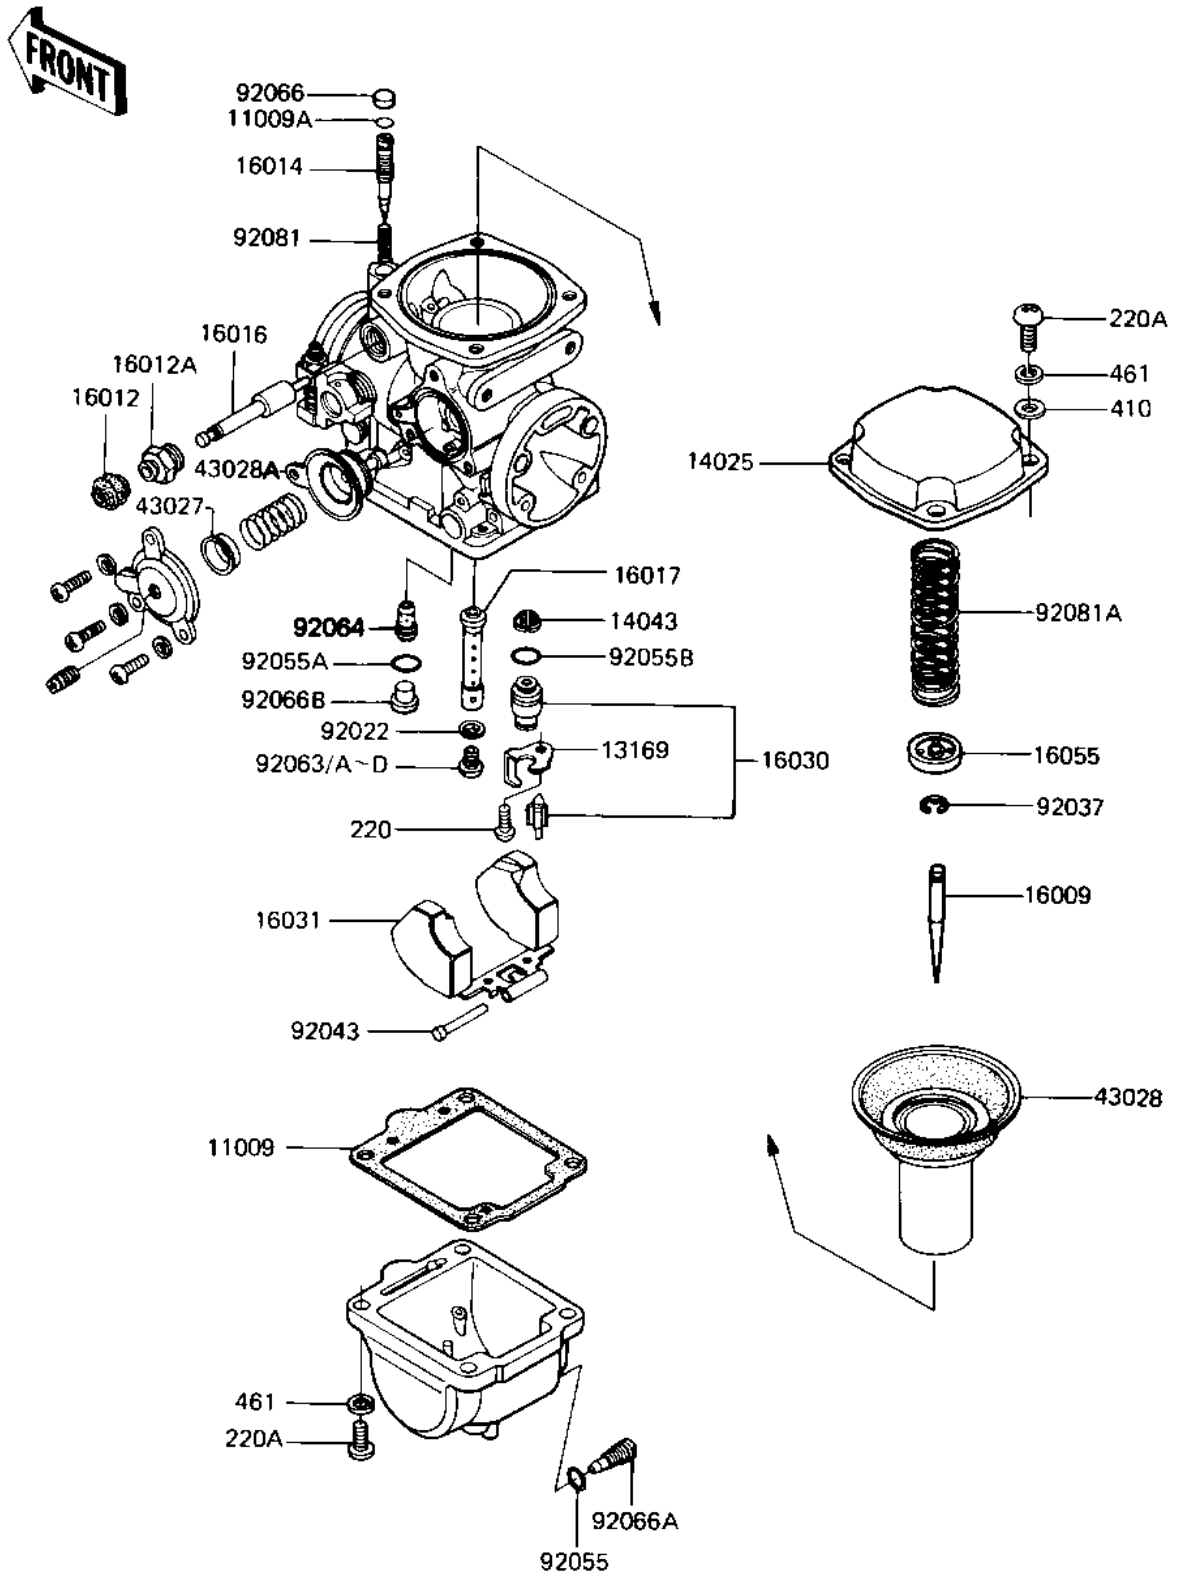

1983 Eddie Lawson Replica PARTS DIAGRAM

CARBURETOR PARTS (KZ1000-R1)

E1612-0079

1983 Eddie Lawson Replica PARTS LIST

CARBURETOR PARTS (KZ1000-R1)

ITEM NAME	PART NUMBER	QUANTITY
GASKET,FLOAT CHAMBER (Ref # 11009)	11009-1241	4
"O" RING (Ref # 11009A)	16038-022	4
PLATE (Ref # 13169)	13169-1482	4
TOP-CHAMBER,MIXING (Ref # 14025)	14025-1527	4
FILTER,FLOAT VALVE (Ref # 14043)	14043-1010	4
NEEDLE-JET (Ref # 16009)	16009-1083	4
CAP-STARTER PLUNGER (Ref # 16012)	16012-1010	4
CAP-STARTER PLUNGER (Ref # 16012A)	16012-1011	4
SCREW-PILOT AIR (Ref # 16014)	16014-1014	4
PLUNGER (Ref # 16016)	16016-1019	4
JET-NEEDLE (Ref # 16017)	16017-1084	4
VALVE-FLOAT (Ref # 16030)	16030-1016	4
FLOAT (Ref # 16031)	16031-1013	4
PLATE,NEEDLE (Ref # 16055)	16055-010	4
RETAINER,DPHRGM SPRNG (Ref # 43027)	43027-1004	4
DIAPHRAGM,VALVE (Ref # 43028)	43028-1025	4
DIAPHRAGM,COASTING RC (Ref # 43028A)	43028-1026	4
WASHER MAIN JET (Ref # 92022)	16034-001	4
CIRCLIP (Ref # 92037)	16008-014	4
PIN,FLOAT (Ref # 92043)	16032-008	4
"O" RING (Ref # 92055)	92055-044	4
"O" RING,CHECK VALVE (Ref # 92055A)	92055-1059	4
"O" RING (Ref # 92055B)	92055-1105	4
JET-MAIN,#A127.5 (Ref # 92063)	92063-1100	4
JET-MAIN,#A122.5 (Ref # 92063A)	92063-1101	4
JET-MAIN,#A125 (Ref # 92063B)	92063-1102	4
JET-MAIN,#A130 (Ref # 92063C)	92063-1103	4
JET-MAIN,#A132.5 (Ref # 92063D)	92063-1104	4
JET-PILOT,#A37.5 (Ref # 92064)	92064-1036	4

1983 Eddie Lawson Replica PARTS LIST

CARBURETOR PARTS (KZ1000-R1)

ITEM NAME	PART NUMBER	QUANTITY
PLUG,PILOT SCREW (Ref # 92066)	92066-1051	4
SCREW,DRAIN (Ref # 92066A)	92066-1064	4
PLUG,PILOT JET (Ref # 92066B)	92066-1087	4
SPRING,PILOT SCREW (Ref # 92081)	16022-016	4
SPRING,DPHRGM VALVE (Ref # 92081A)	92081-1363	4
SCREW PAN HEAD 4X6 (Ref # 220)	220B0406	4
SCREW-PAN-CROS (Ref # 220A)	220C0516	30
WASHER PLAIN (Ref # 410)	410F0500	14
WASHER-SPRING,5MM,BLA (Ref # 461)	461K0500	30