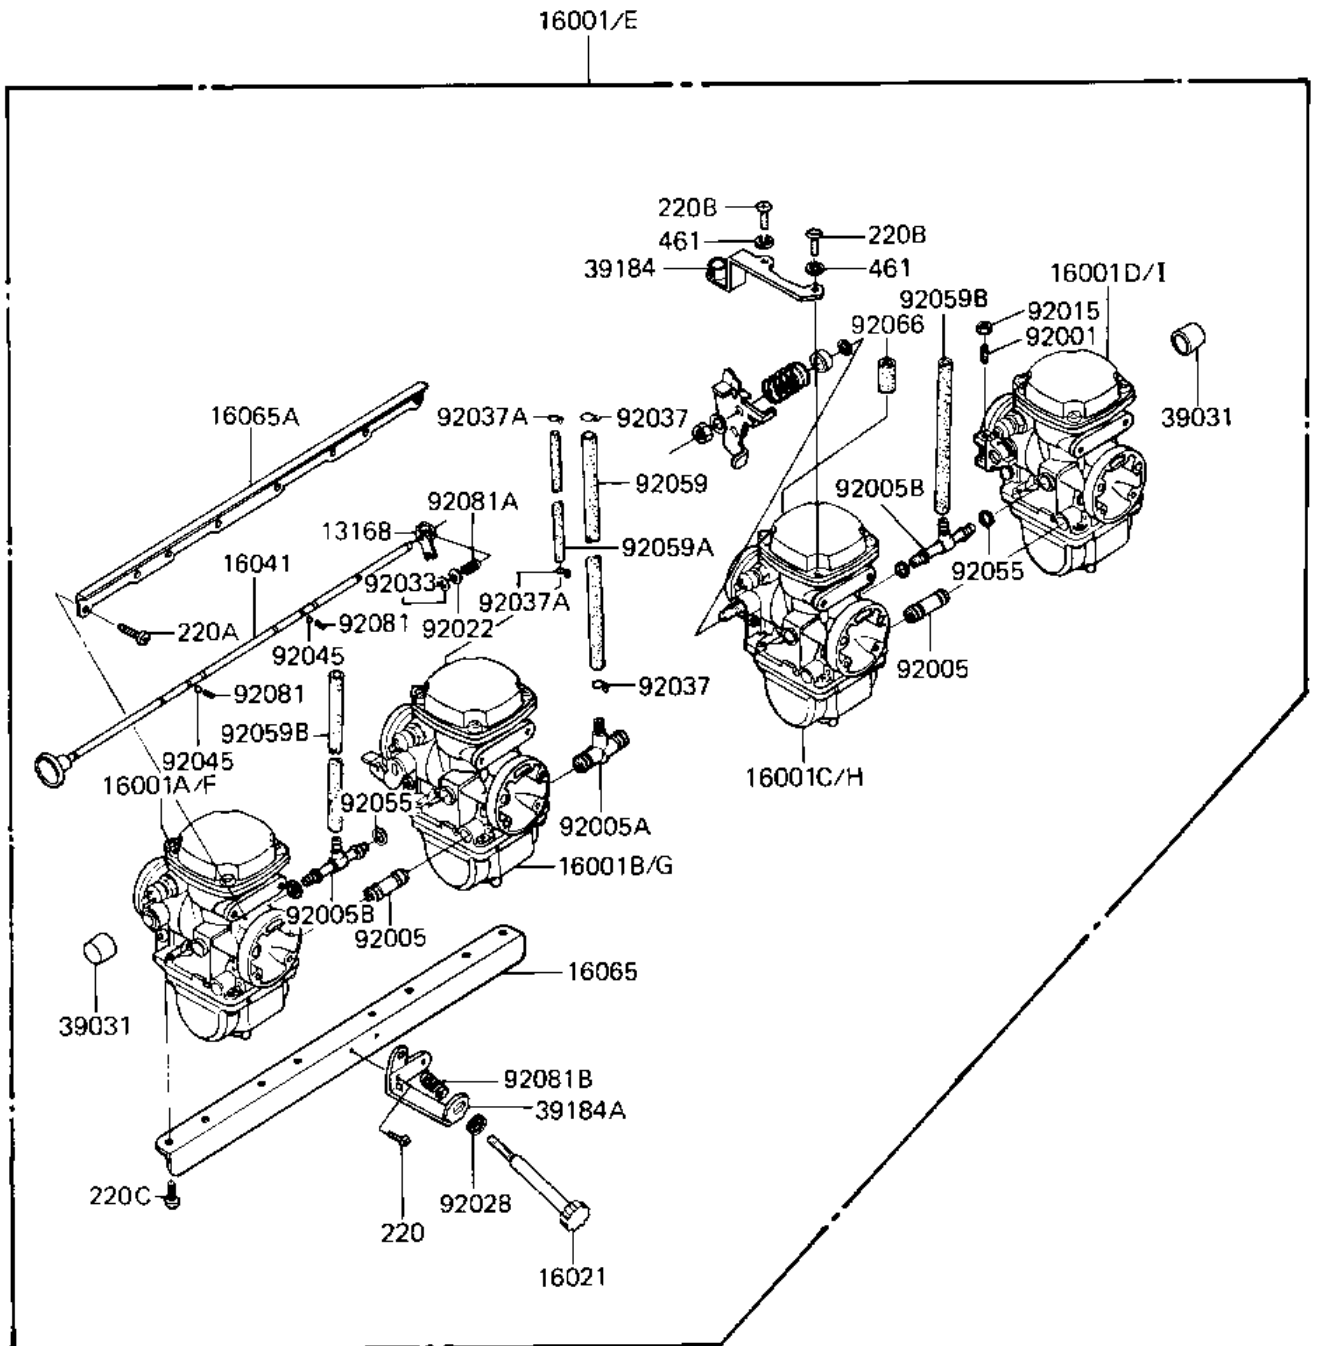

1983 Eddie Lawson Replica PARTS DIAGRAM

CARBURETOR ASSY (KZ1000-R2)

E1611-0129