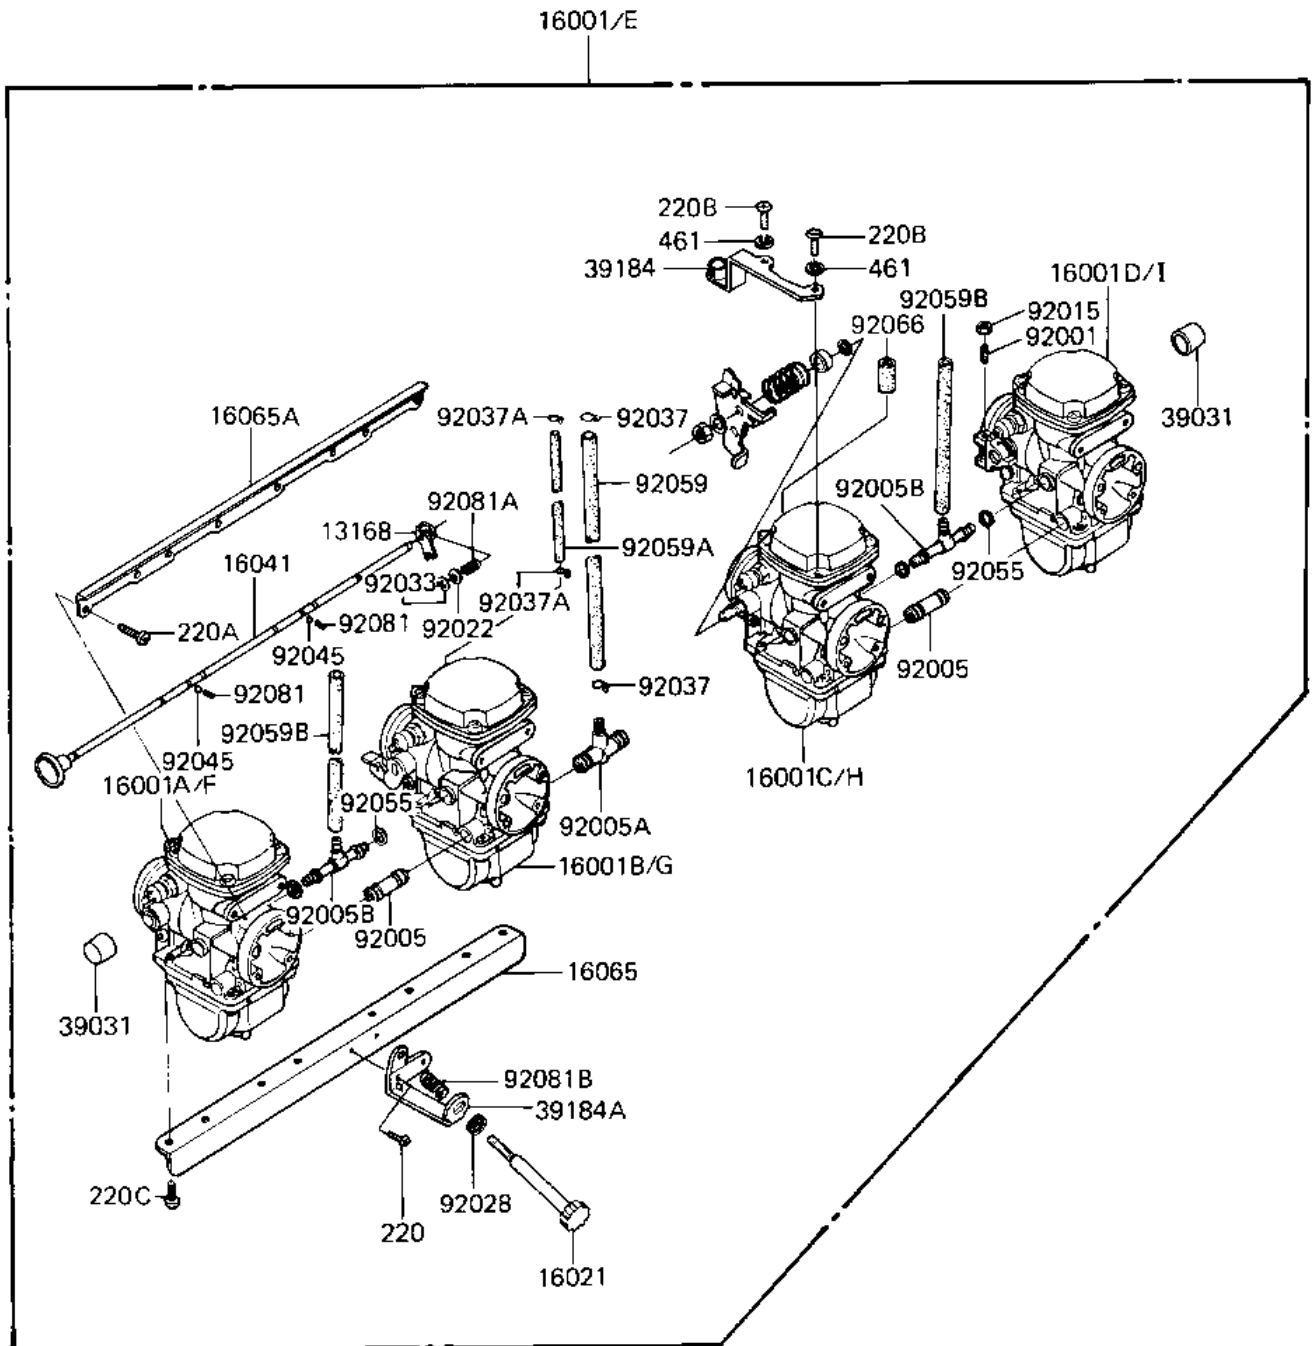

1983 Eddie Lawson Replica PARTS DIAGRAM

CARBURETOR ASSY (KZ1000-R2)

E1611-0129