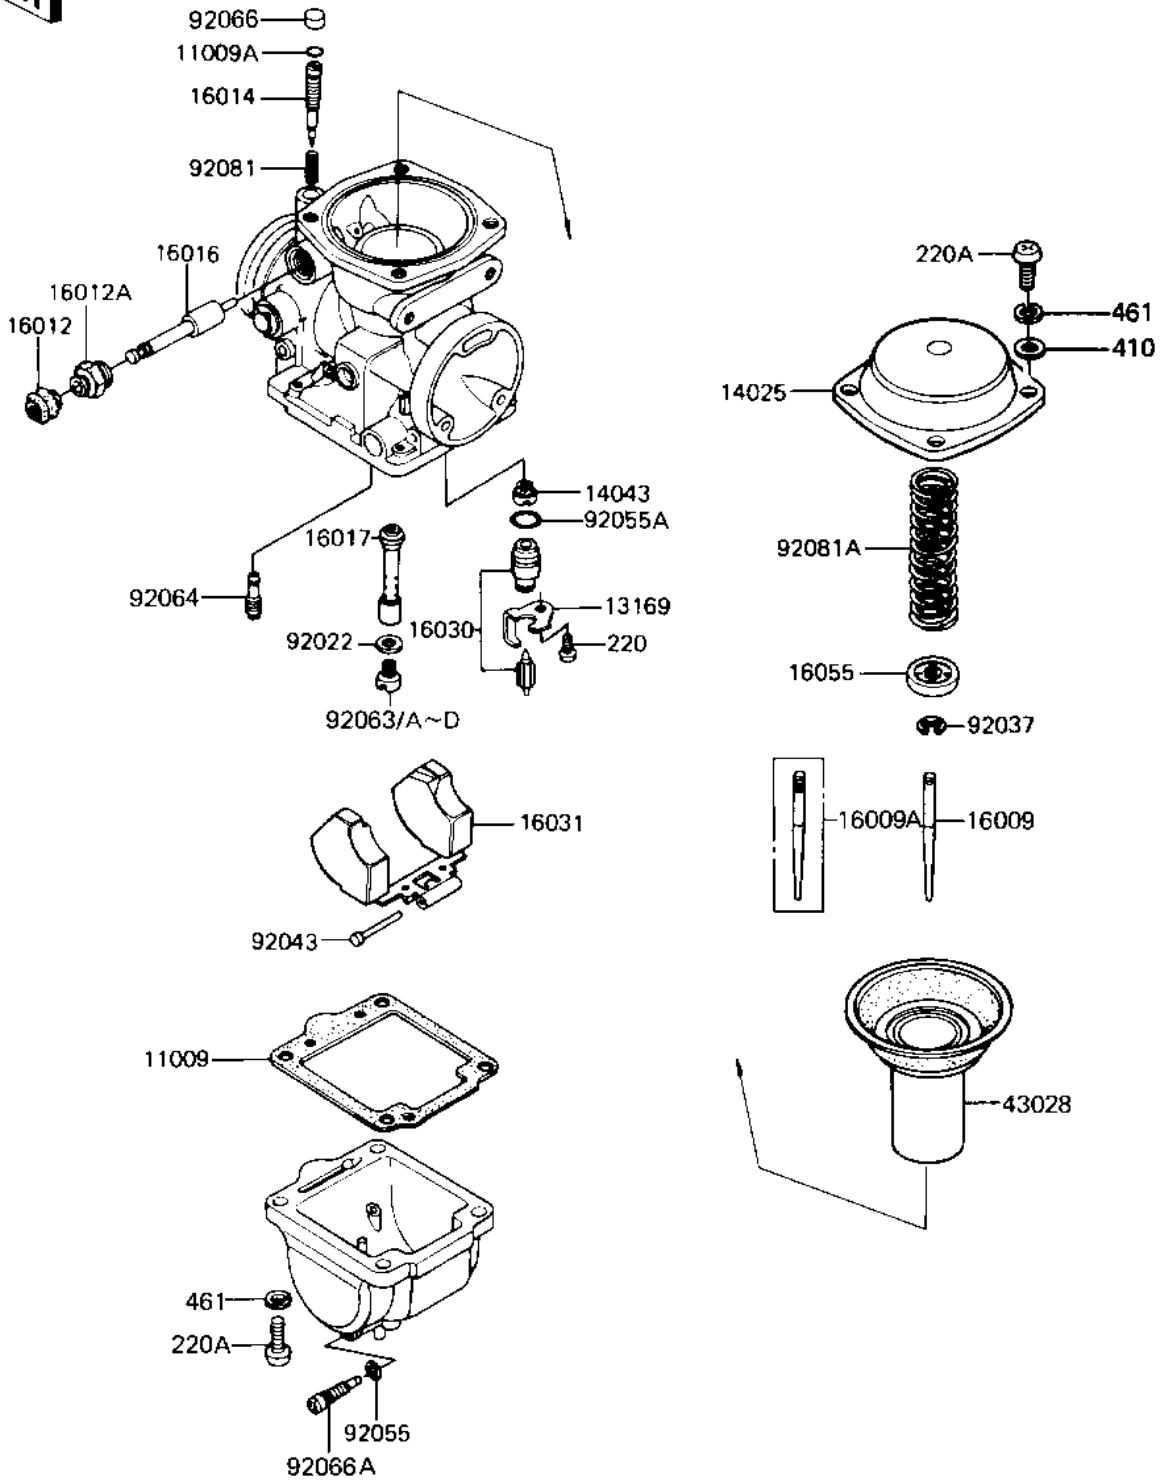

# 1983 Eddie Lawson Replica PARTS DIAGRAM

CARBURETOR PARTS (KZ1000-R2)

E1612-0080

## CARBURETOR PARTS (KZ1000-R2)

ITEM NAME	PART NUMBER	QUANTITY
GASKET,FLOAT CHAMBER (Ref # 11009)	11009-1241	4
"O" RING (Ref # 11009A)	16038-022	4
PLATE (Ref # 13169)	13169-1482	4
COVER,MIXING CHAMBER (Ref # 14025)	14025-1603	4
FILTER,FLOAT VALVE (Ref # 14043)	14043-1010	4
NEEDLE-JET-5C50 (Ref # 16009)	16009-1100	4
NEEDLE-JET,5C48 (Canada) (Ref # 16009A)	16009-1101	4
CAP-STARTER PLUNGER (Ref # 16012)	16012-1010	4
CAP-STARTER PLUNGER (Ref # 16012A)	16012-1011	4
SCREW-PILOT AIR (Ref # 16014)	16014-1014	4
PLUNGER (Ref # 16016)	16016-1019	4
JET-NEEDLE,Y-4 (Ref # 16017)	16017-1136	4
VALVE-FLOAT (Ref # 16030)	16030-1016	4
FLOAT (Ref # 16031)	16031-1013	4
PLATE,NEEDLE (Ref # 16055)	16055-010	4
DIAPHRAGM,VALVE (Ref # 43028)	43028-1034	4
WASHER MAIN JET (Ref # 92022)	16034-001	4
CIRCLIP (Ref # 92037)	16008-014	4
PIN,FLOAT (Ref # 92043)	16032-008	4
"O" RING (Ref # 92055)	92055-044	4
"O" RING (Ref # 92055A)	92055-1105	4
RT- RED 7 1/2 (Ref # 92063)	1100	4
JET-MAIN,#A122.5 (Ref # 92063A)	92063-1101	4
JET-MAIN,#A125 (Ref # 92063B)	92063-1102	4
JET-MAIN,#A130 (Ref # 92063C)	92063-1103	4
JET-MAIN,#A132.5 (Ref # 92063D)	92063-1104	4
JET-PILOT,#A37.5 (Ref # 92064)	92064-1036	4
PLUG,PILOT SCREW (Ref # 92066)	92066-1051	4
SCREW,DRAIN (Ref # 92066A)	92066-1064	4

# 1983 Eddie Lawson Replica PARTS LIST

## CARBURETOR PARTS (KZ1000-R2)

ITEM NAME	PART NUMBER	QUANTITY
SPRING,PILOT SCREW (Ref # 92081)	16022-016	4
SPRING,DPHRGM VALVE (Ref # 92081A)	92081-1363	4
SCREW PAN HEAD 4X6 (Ref # 220)	220B0406	4
SCREW-PAN-CROS (Ref # 220A)	220C0516	30
WASHER PLAIN (Ref # 410)	410F0500	14
WASHER-SPRING,5MM,BLA (Ref # 461)	461K0500	30