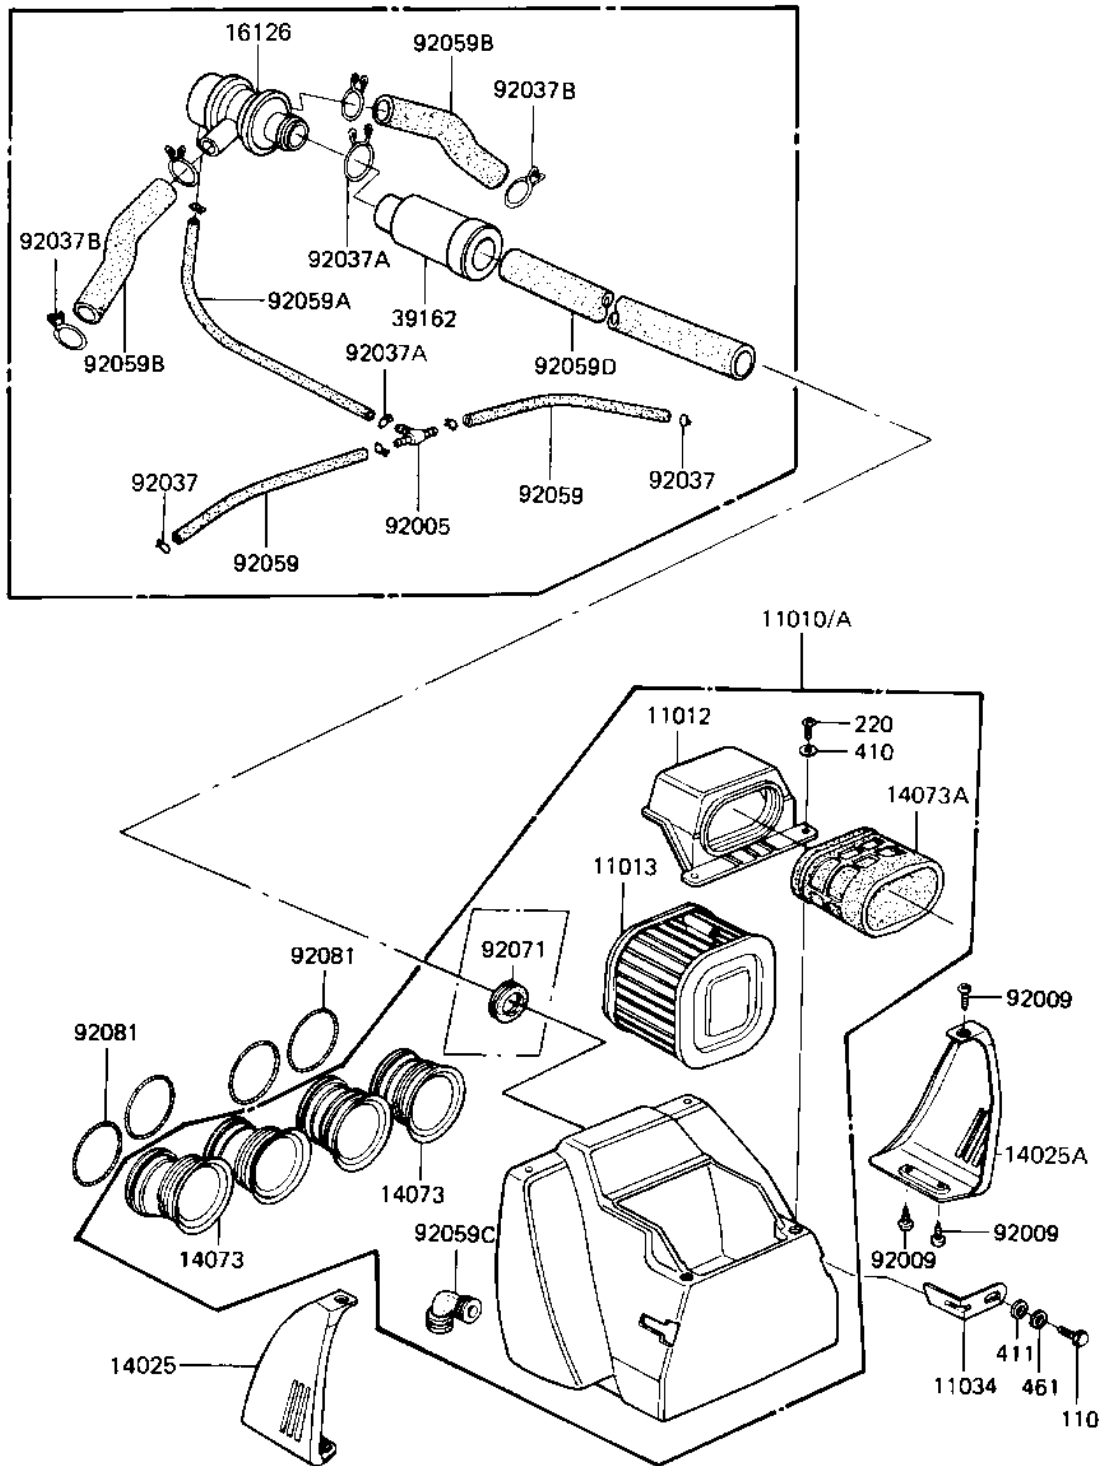

1982 Eddie Lawson Replica PARTS DIAGRAM

AIR CLEANER

E1130-0124

1982 Eddie Lawson Replica PARTS LIST

AIR CLEANER

ITEM NAME	PART NUMBER	QUANTITY
FILTER-ASSY-AIR (Ref # 11010A)	11010-1142	1
CAP,AIR FILTER (Ref # 11012)	11012-1167	1
ELEMENT,AIR CLNR (Ref # 11013)	11013-1037	1
BRACKET,AIR CLEANER (Ref # 11034)	32070-038	2
COVER,AIR FILTER,LH,B (Ref # 14025)	14025-1539	1
COVER,AIR FILTER,RH,B (Ref # 14025A)	14025-1540	1
DUCT,AIR FILTER,OUTLE (Ref # 14073)	14073-1048	4
DUCT,AIR FILTER,INTAK (Ref # 14073A)	14073-1049	1
VALVE ASSY,AIR SWITCH (Ref # 16126)	16126-1014	1
SILENCER (Ref # 39162)	39162-1003	1
FITTING,TUBE (Ref # 92005)	92005-1017	1
SCREW,TAPPING,5X12,BL (Ref # 92009)	92009-1138	6
CLAMP-PIPE (Ref # 92037)	92037-072	6
CLAMP (Ref # 92037A)	92037-1076	1
CLAMP,BREATHER TUBE (Ref # 92037B)	92037-213	4
TUBE,VACUUM,LONG (Ref # 92059)	92059-1162	2
TUBE,VACUUM,LONG (Ref # 92059A)	92059-1162	1
TUBE,14X20X89 (Ref # 92059B)	92059-1155	2
TUBE,AIR FILTER (Ref # 92059C)	92059-1156	1
TUBE,14X20X320 (Ref # 92059D)	92059-1161	1
GROMMET,AIR FILTER (Ref # 92071)	92071-1042	1
SPRING,COIL,BLACK (Ref # 92081)	92081-1457	4
BOLT-UPSET,6X12 (Ref # 110)	112G0612	2
SCREW PAN HEAD 6X12 (Ref # 220)	220B0612	2
WASHER PLAIN 6MM (Ref # 410)	410B0600	2
WASHER PLAIN 6MM (Ref # 411)	411B0600	2
WASHER SPRING 6MM (Ref # 461)	461F0600	2