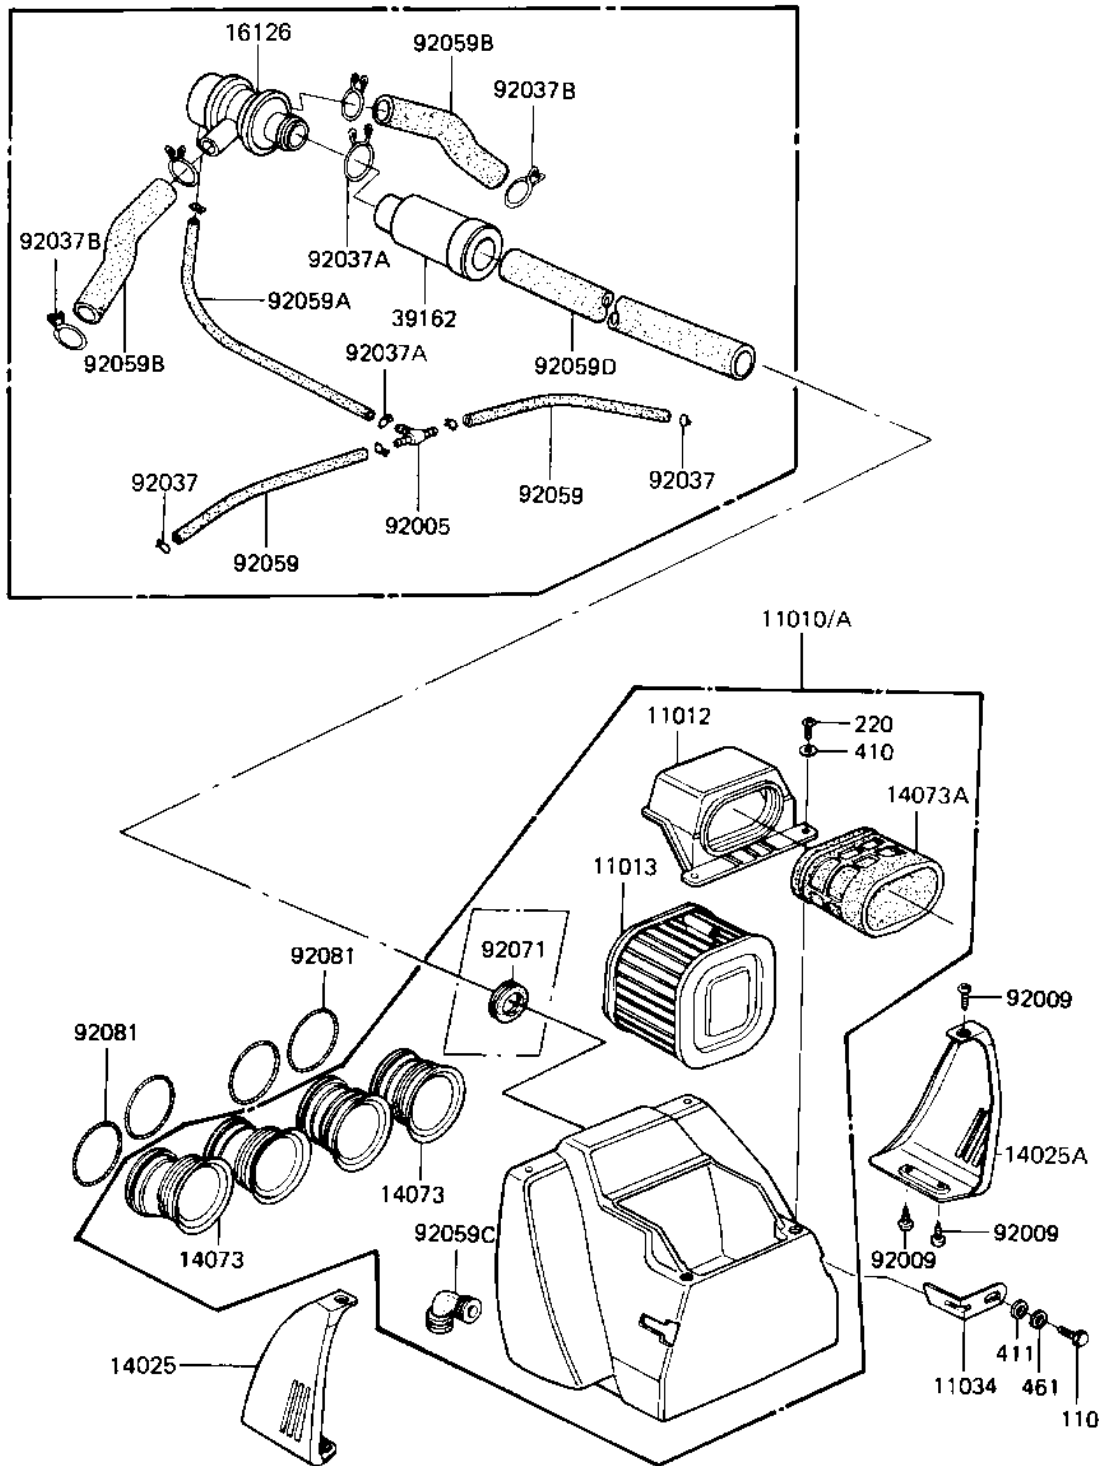

1983 Eddie Lawson Replica PARTS DIAGRAM

AIR CLEANER

E1130-0124

1983 Eddie Lawson Replica PARTS LIST

AIR CLEANER

ITEM NAME	PART NUMBER	QUANTITY
FILTER-ASSY-AIR (Canada) (Ref # 11010)	11010-1112	1
FILTER-ASSY-AIR (Ref # 11010A)	11010-1142	1
CAP,AIR FILTER (Ref # 11012)	11012-1167	1
ELEMENT,AIR CLNR (Ref # 11013)	11013-1037	1
BRACKET,AIR CLEANER (Ref # 11034)	32070-038	2
COVER,AIR FILTER,LH,B (Ref # 14025)	14025-1539	1
COVER,AIR FILTER,RH,B (Ref # 14025A)	14025-1540	1
DUCT,AIR FILTER,OUTLE (Ref # 14073)	14073-1048	4
DUCT,AIR FILTER,INTAK (Ref # 14073A)	14073-1049	1
VALVE ASSY,AIR SWITCH (Ref # 16126)	16126-1014	1
SILENCER (Ref # 39162)	39162-1003	1
FITTING,TUBE (Ref # 92005)	92005-1017	1
SCREW,TAPPING,5X12,BL (Ref # 92009)	92009-1138	6
CLAMP-PIPE (Ref # 92037)	92037-072	6
CLAMP (Ref # 92037A)	92037-1076	1
CLAMP,BREATHER TUBE (Ref # 92037B)	92037-213	4
TUBE,VACUUM,LONG (Ref # 92059)	92059-1162	2
TUBE,VACUUM,LONG (Ref # 92059A)	92059-1162	1
TUBE,14X20X89 (Ref # 92059B)	92059-1155	2
TUBE,AIR FILTER (Ref # 92059C)	92059-1156	1
TUBE,14X20X320 (Ref # 92059D)	92059-1161	1
GROMMET,AIR FILTER (Ref # 92071)	92071-1042	1
SPRING,COIL,BLACK (Ref # 92081)	92081-1457	4
BOLT-UPSET,6X12 (Ref # 110)	112G0612	2
SCREW PAN HEAD 6X12 (Ref # 220)	220B0612	2
WASHER PLAIN 6MM (Ref # 410)	410B0600	2
WASHER PLAIN 6MM (Ref # 411)	411B0600	2
WASHER SPRING 6MM (Ref # 461)	461F0600	2