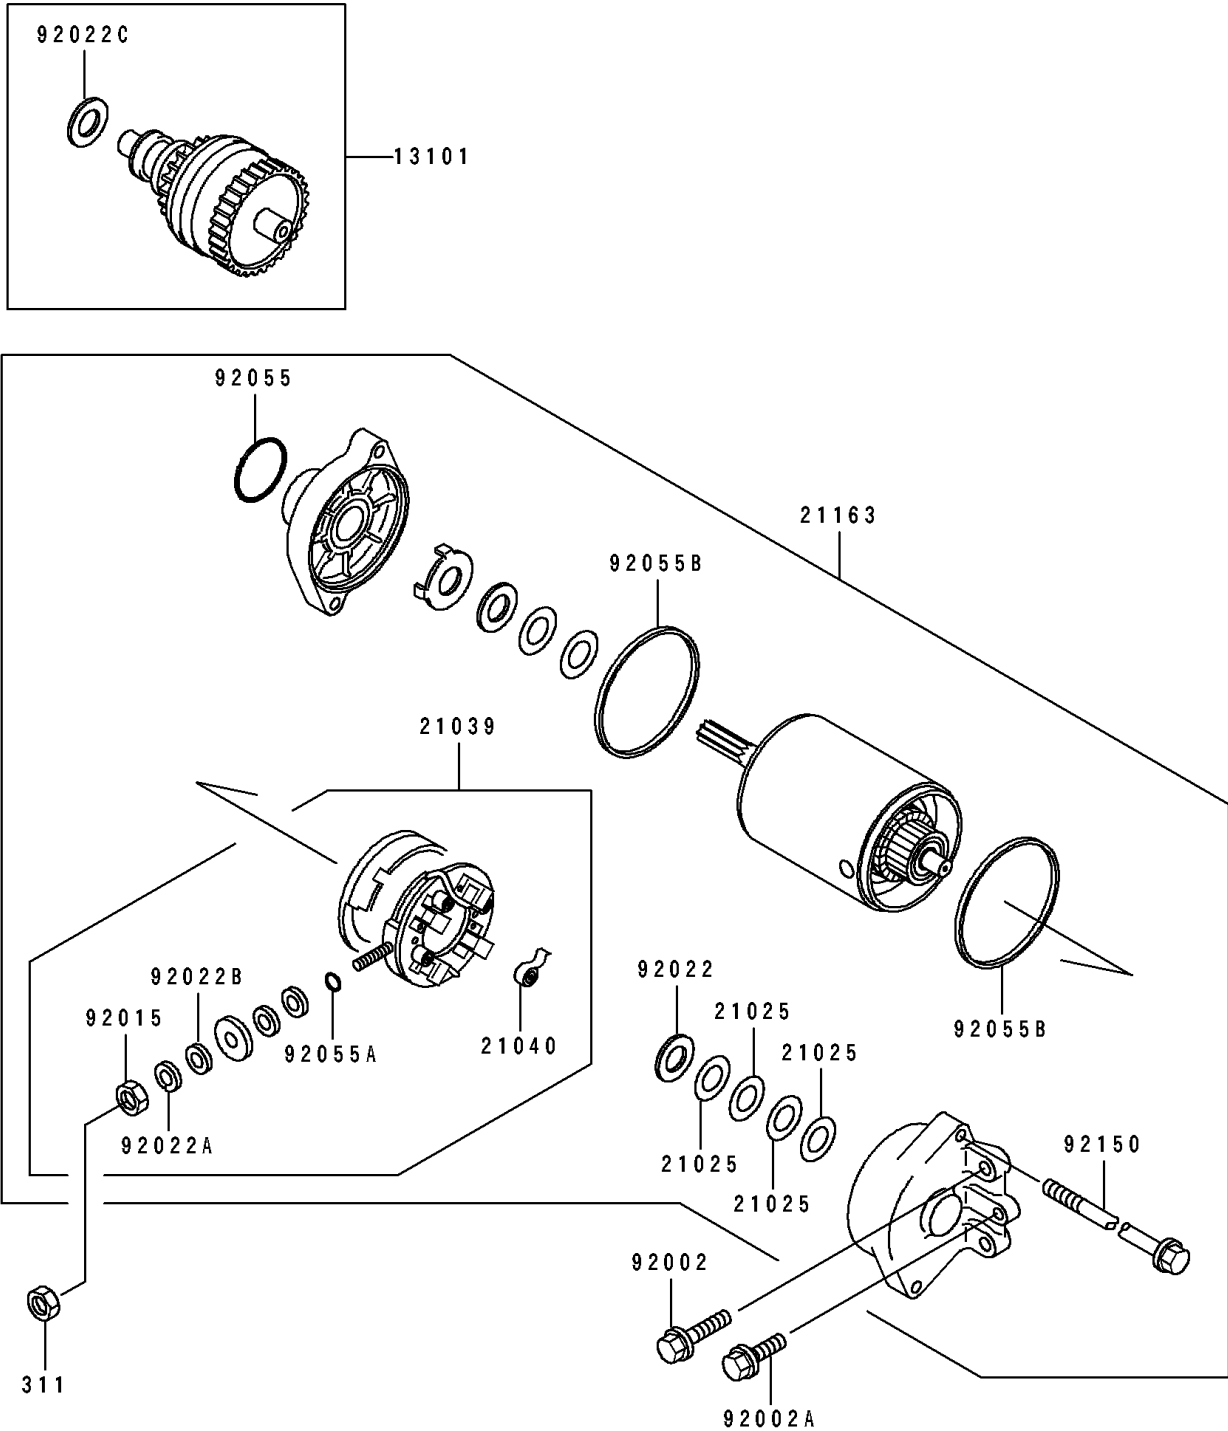

1993 750 SS PARTS DIAGRAM

Starter Motor

E1840

1993 750 SS PARTS LIST

Starter Motor

| ITEM NAME | PART NUMBER | QUANTITY |
|-------------------------------------|-------------|----------|
| GEAR-ASSY (Ref # 13101) | 13101-3706 | 1 |
| WASHER,9.1X18X0.2 (Ref # 21025) | 21025-011 | 4 |
| BRUSH,CARBON (Ref # 21039) | 21039-3703 | 1 |
| SPRING-BRUSH (Ref # 21040) | 21040-1055 | 4 |
| STARTER-ELECTRIC (Ref # 21163) | 21163-3709 | 1 |
| BOLT,6X25 (Ref # 92002) | 92002-3714 | 2 |
| BOLT,6X12 (Ref # 92002A) | 92002-3763 | 1 |
| NUT,6MM (Ref # 92015) | 92015-3710 | 1 |
| WASHER,9.1X18X0.8 (Ref # 92022) | 92022-1132 | 1 |
| WASHER,6MM (Ref # 92022A) | 92022-3711 | 1 |
| WASHER,6MM (Ref # 92022B) | 92022-3713 | 1 |
| WASHER,12X24X1.0 (Ref # 92022C) | 92022-3731 | 1 |
| RING-O (Ref # 92055) | 92055-1276 | 1 |
| RING-O,4.5X2.0 (Ref # 92055A) | 92055-1370 | 1 |
| RING-O,STARTER MOTOR (Ref # 92055B) | 92055-1381 | 2 |
| BOLT (Ref # 92150) | 92150-3772 | 2 |
| NUT-HEX,6MM (Ref # 311) | 311R0600 | 1 |