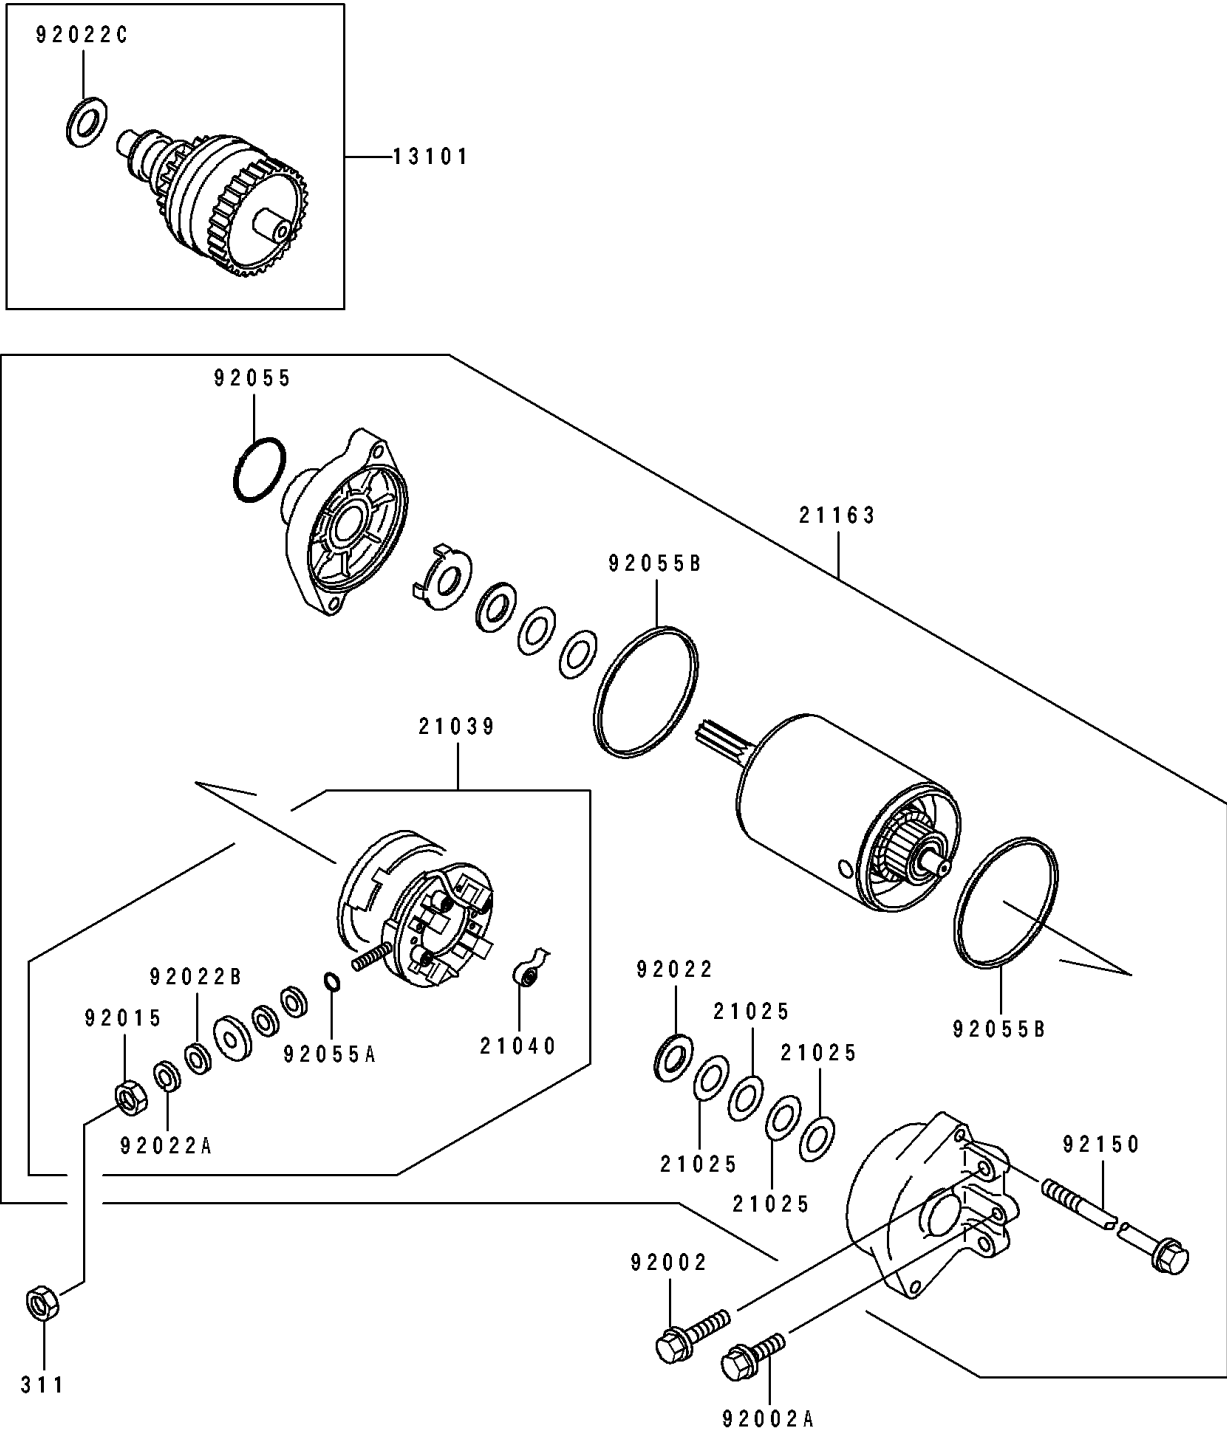

# 1994 750 SS PARTS DIAGRAM

Starter Motor

E1840

# 1994 750 SS PARTS LIST

## Starter Motor

ITEM NAME	PART NUMBER	QUANTITY
GEAR-ASSY (Ref # 13101)	13101-3706	1
WASHER,9.1X18X0.2 (Ref # 21025)	21025-011	4
BRUSH,CARBON (Ref # 21039)	21039-3703	1
SPRING-BRUSH (Ref # 21040)	21040-1055	4
STARTER-ELECTRIC (Ref # 21163)	21163-3709	1
BOLT,6X25 (Ref # 92002)	92002-3714	2
BOLT,6X12 (Ref # 92002A)	92002-3763	1
NUT,6MM (Ref # 92015)	92015-3710	1
WASHER,9.1X18X0.8 (Ref # 92022)	92022-1132	1
WASHER,6MM (Ref # 92022A)	92022-3711	1
WASHER,6MM (Ref # 92022B)	92022-3713	1
WASHER,12X24X1.0 (Ref # 92022C)	92022-3731	1
RING-O (Ref # 92055)	92055-1276	1
RING-O,4.5X2.0 (Ref # 92055A)	92055-1370	1
RING-O,STARTER MOTOR (Ref # 92055B)	92055-1381	2
BOLT (Ref # 92150)	92150-3772	2
NUT-HEX,6MM (Ref # 311)	311R0600	1