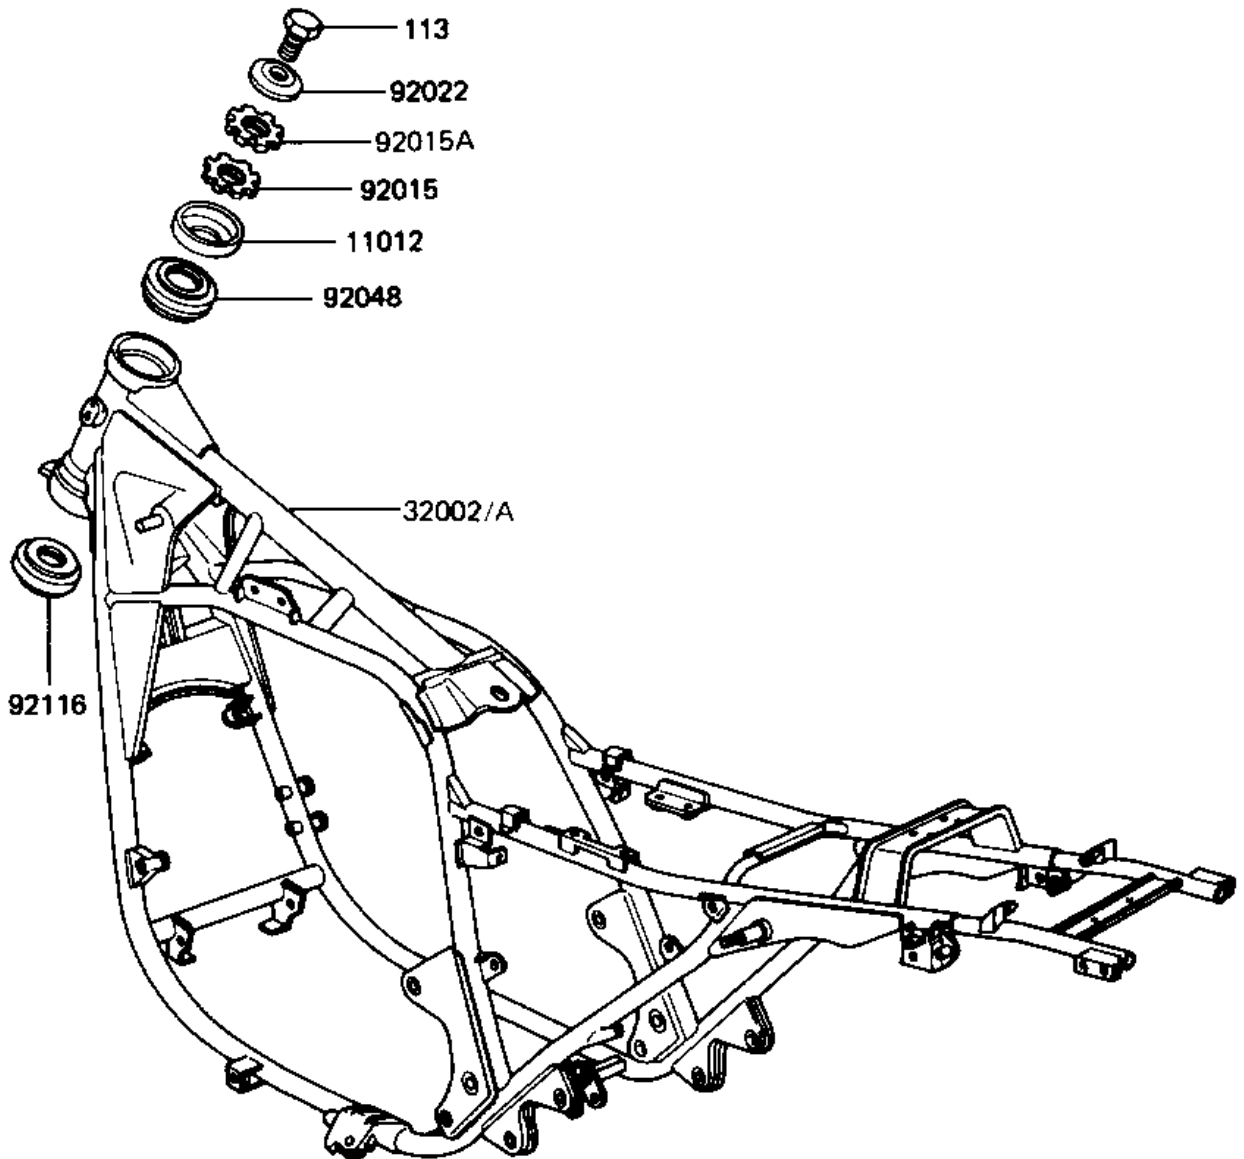

1982 Eddie Lawson Replica PARTS DIAGRAM

FRAME

F2120-0212

1982 Eddie Lawson Replica PARTS LIST

FRAME

ITEM NAME	PART NUMBER	QUANTITY
CAP,STEERING STEM (Ref # 11012)	46098-017	1
FRAME-COMP (Ref # 32002)	32002-1396	1
NUT (Ref # 92015)	92015-1128	1
NUT (Ref # 92015A)	92015-1129	1
WASHER (Ref # 92022)	92022-1229	1
BEARING,STEERING STEM (Ref # 92048)	92047-017	1
BRG,ROLLER,HR320/28XJ (Ref # 92116)	92116-1009	1
BOLT-SMALL-FINE (Ref # 113)	113G1425	1