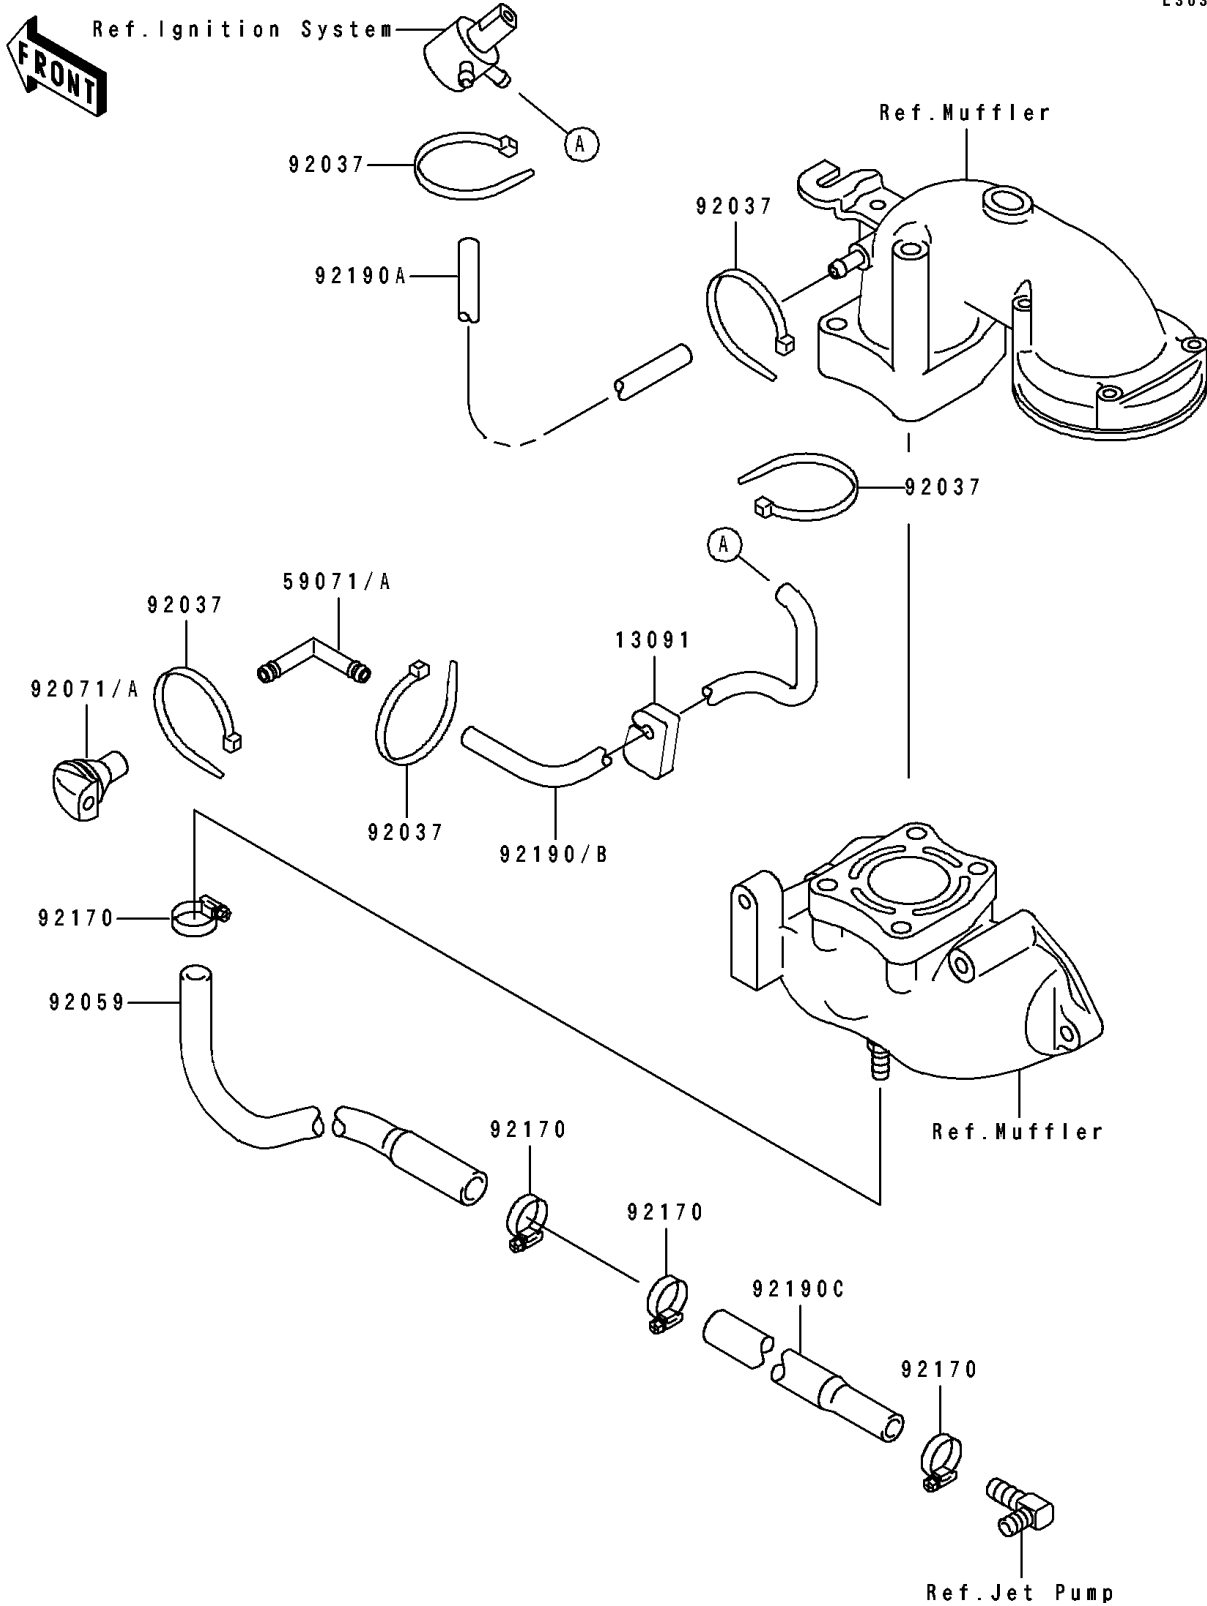

1993 750 SS PARTS DIAGRAM

Cooling

E3035

1993 750 SS PARTS LIST

Cooling

ITEM NAME	PART NUMBER	QUANTITY
HOLDER (Ref # 13091)	13091-3712	2
JOINT (Ref # 59071)	59071-3706	1
CLAMP (Ref # 92037)	92037-1173	5
TUBE,HULL-ENGINE (Ref # 92059)	92059-3891	1
GROMMET (Ref # 92071)	92071-3736	1
CLAMP (Ref # 92170)	92170-3718	4
TUBE (Ref # 92190A)	92190-3895	1
TUBE,5.8X10.8X730 (Ref # 92190B)	92190-3899	1
TUBE,JET PUMP-HULL (Ref # 92190C)	92190-3915	1