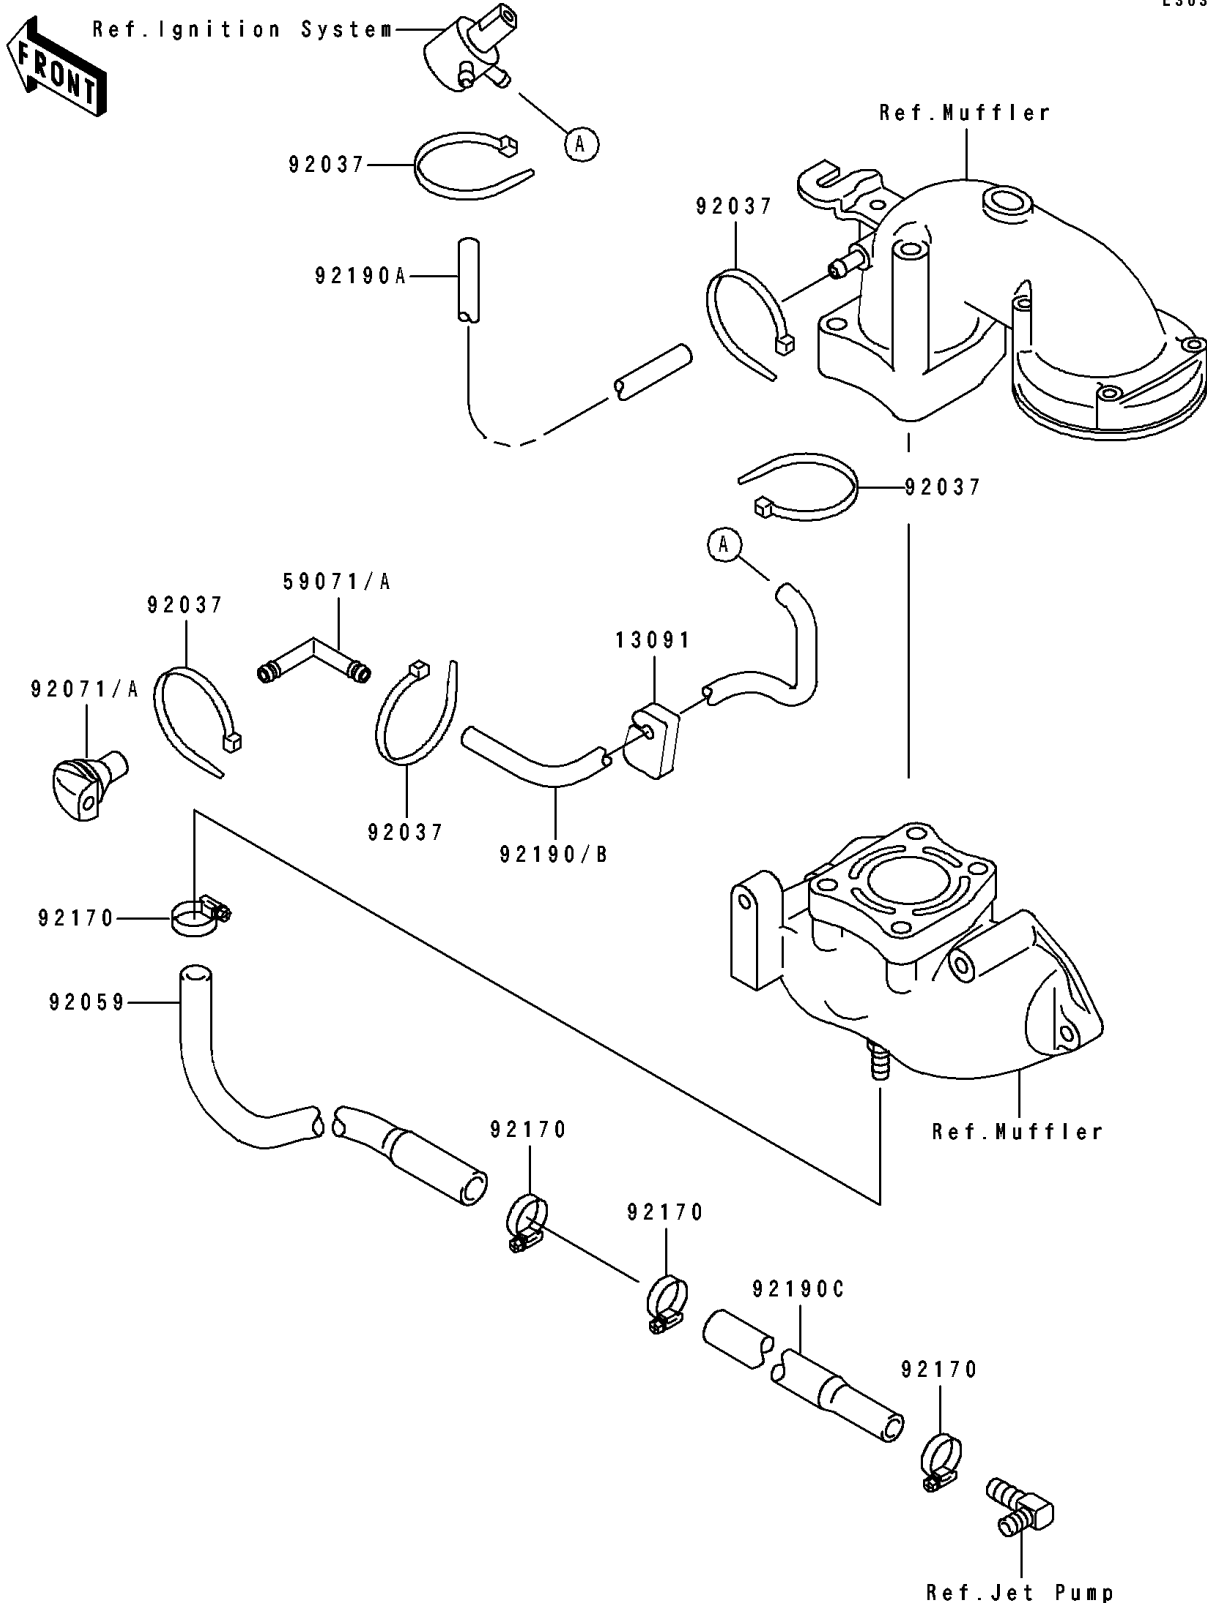

1994 750 SS PARTS DIAGRAM

Cooling

E3035

1994 750 SS PARTS LIST

Cooling

ITEM NAME	PART NUMBER	QUANTITY
HOLDER (Ref # 13091)	13091-3712	2
JOINT (Ref # 59071)	59071-3706	1
CLAMP (Ref # 92037)	92037-1173	5
TUBE,HULL-ENGINE (Ref # 92059)	92059-3891	1
GROMMET (Ref # 92071)	92071-3736	1
CLAMP (Ref # 92170)	92170-3718	4
TUBE (Ref # 92190A)	92190-3895	1
TUBE,5.8X10.8X730 (Ref # 92190B)	92190-3899	1
TUBE,JET PUMP-HULL (Ref # 92190C)	92190-3915	1