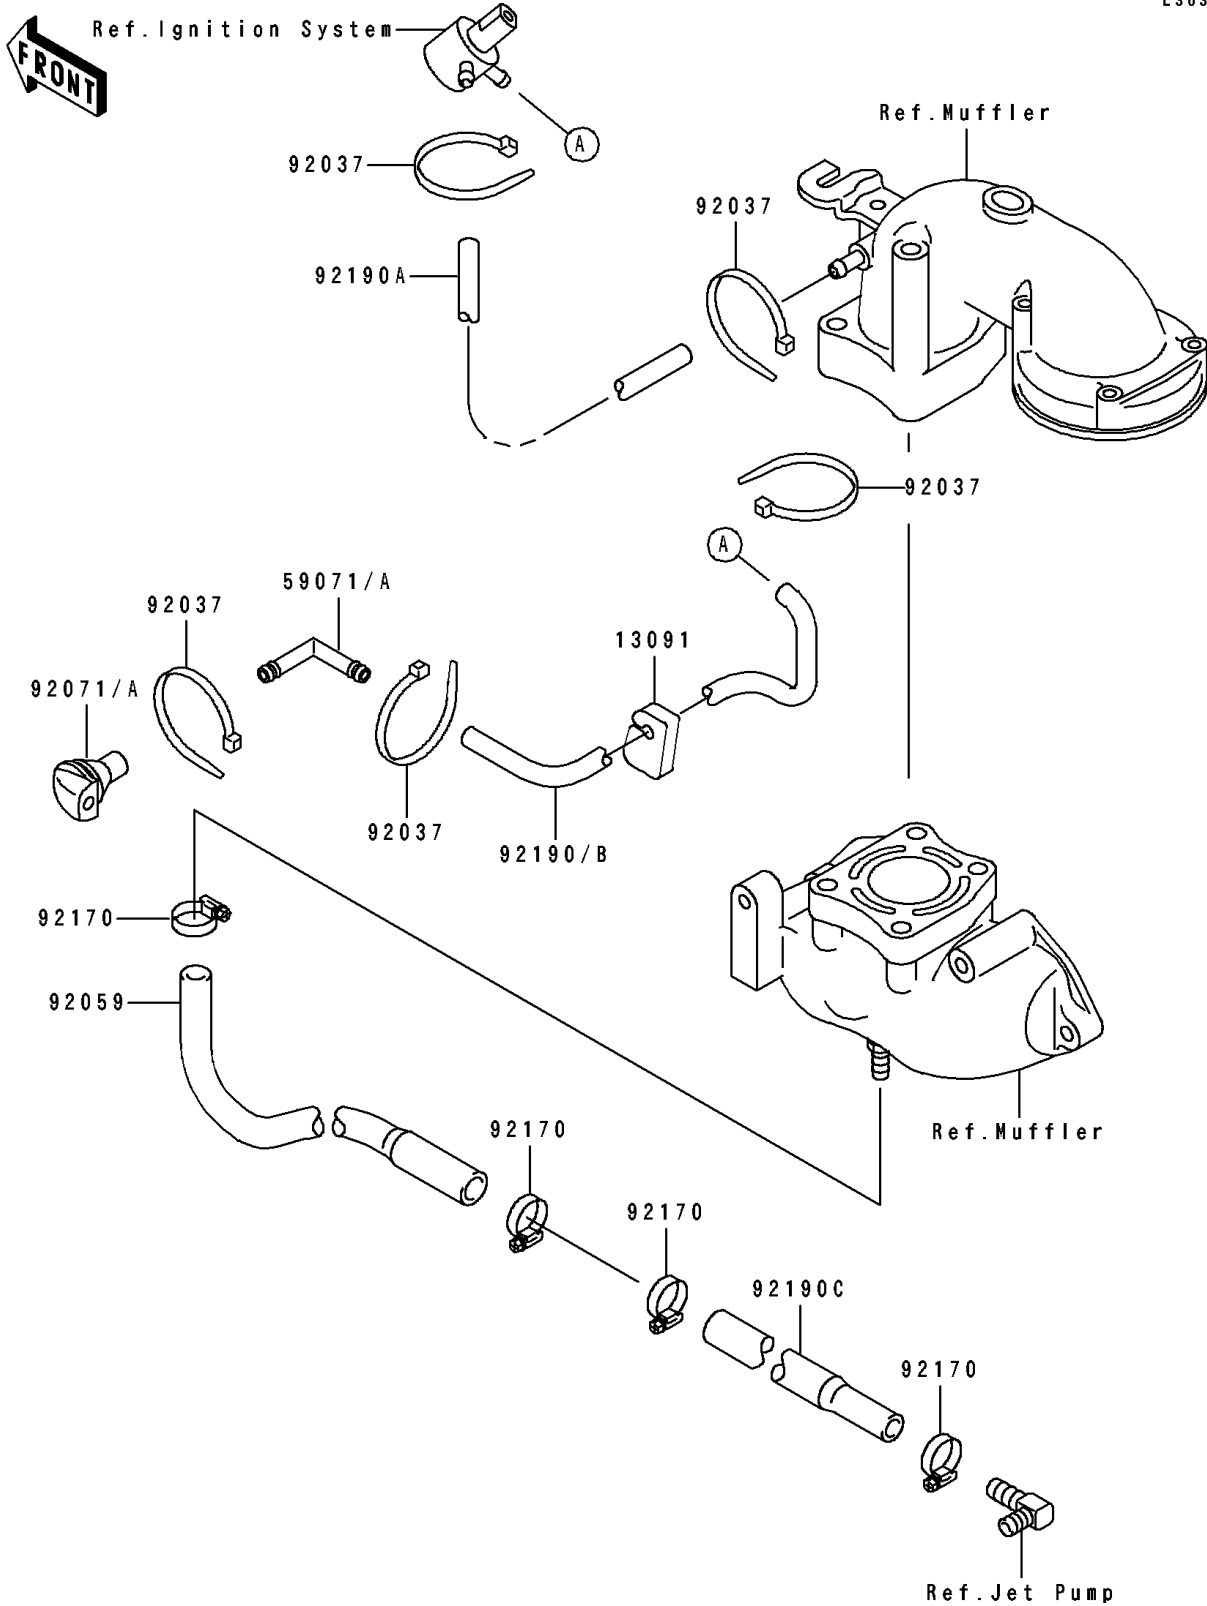

1995 750 SS PARTS DIAGRAM

Cooling

E3035

1995 750 SS PARTS LIST

Cooling

ITEM NAME	PART NUMBER	QUANTITY
HOLDER (Ref # 13091)	13091-3712	2
JOINT (Ref # 59071A)	59071-3736	1
CLAMP (Ref # 92037)	92037-1173	5
TUBE,HULL-ENGINE (Ref # 92059)	92059-3891	1
GROMMET (Ref # 92071A)	92071-3799	1
CLAMP (Ref # 92170)	92170-3718	4
TUBE,"RETURN",7X12X740 (Ref # 92190)	92190-3814	1
TUBE (Ref # 92190A)	92190-3895	1
TUBE,JET PUMP-HULL (Ref # 92190C)	92190-3915	1