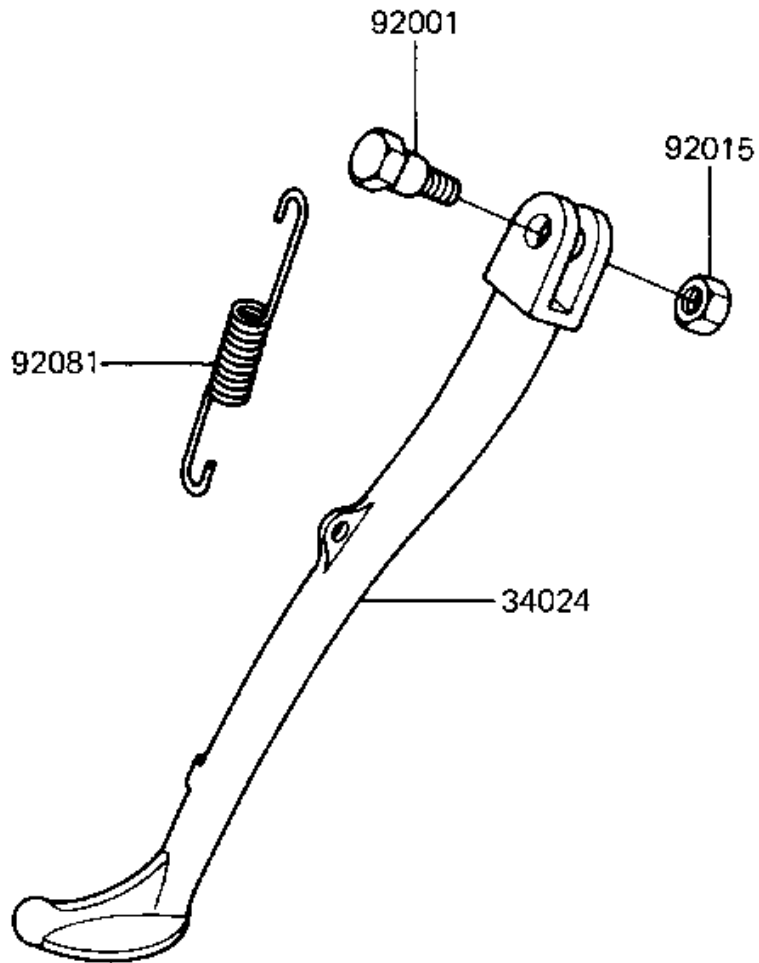

1982 Eddie Lawson Replica PARTS DIAGRAM

STAND

F2190-0133

1982 Eddie Lawson Replica PARTS LIST

STAND

ITEM NAME	PART NUMBER	QUANTITY
STAND-SIDE (Ref # 34024)	34024-1070	1
BOLT,8X160,BLACK (Ref # 92001)	92001-1543	1
NUT,LOCK,10MM,BLACK (Ref # 92015)	92015-1188	1
SPRING,SIDE STAND (Ref # 92081)	92081-1727	1