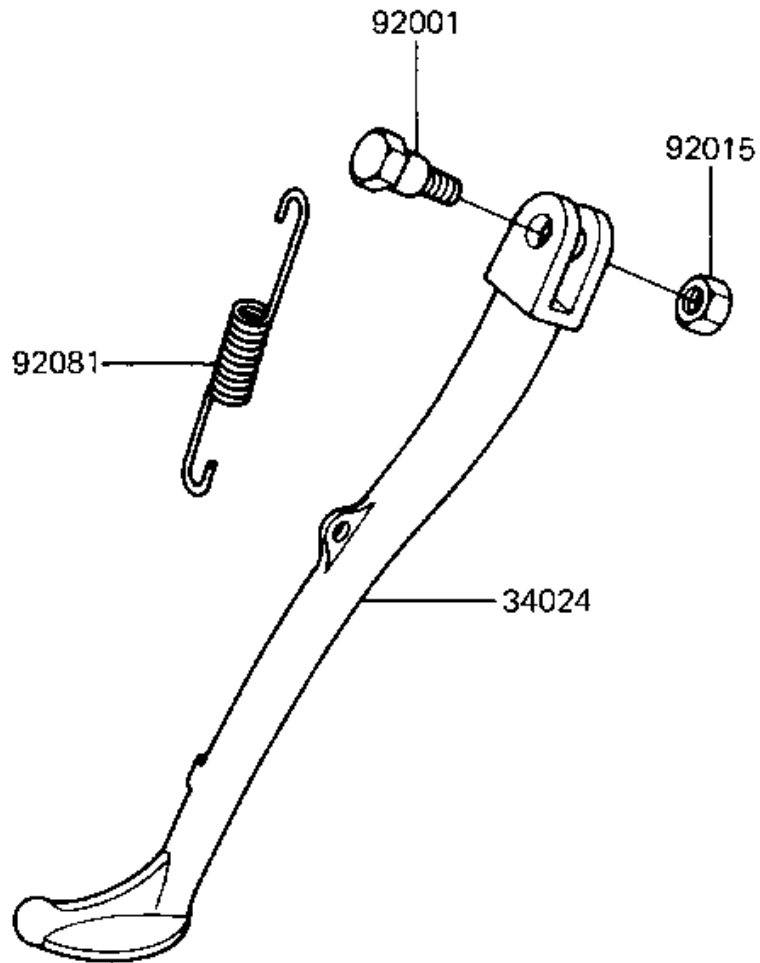

1983 Eddie Lawson Replica PARTS DIAGRAM

STAND

F2190-0133

1983 Eddie Lawson Replica PARTS LIST

STAND

ITEM NAME	PART NUMBER	QUANTITY
STAND-SIDE (Ref # 34024)	34024-1070	1
NUT,LOCK,10MM,BLACK (Ref # 92015)	92015-1188	1
SPRING,SIDE STAND (Ref # 92081)	92081-1727	1