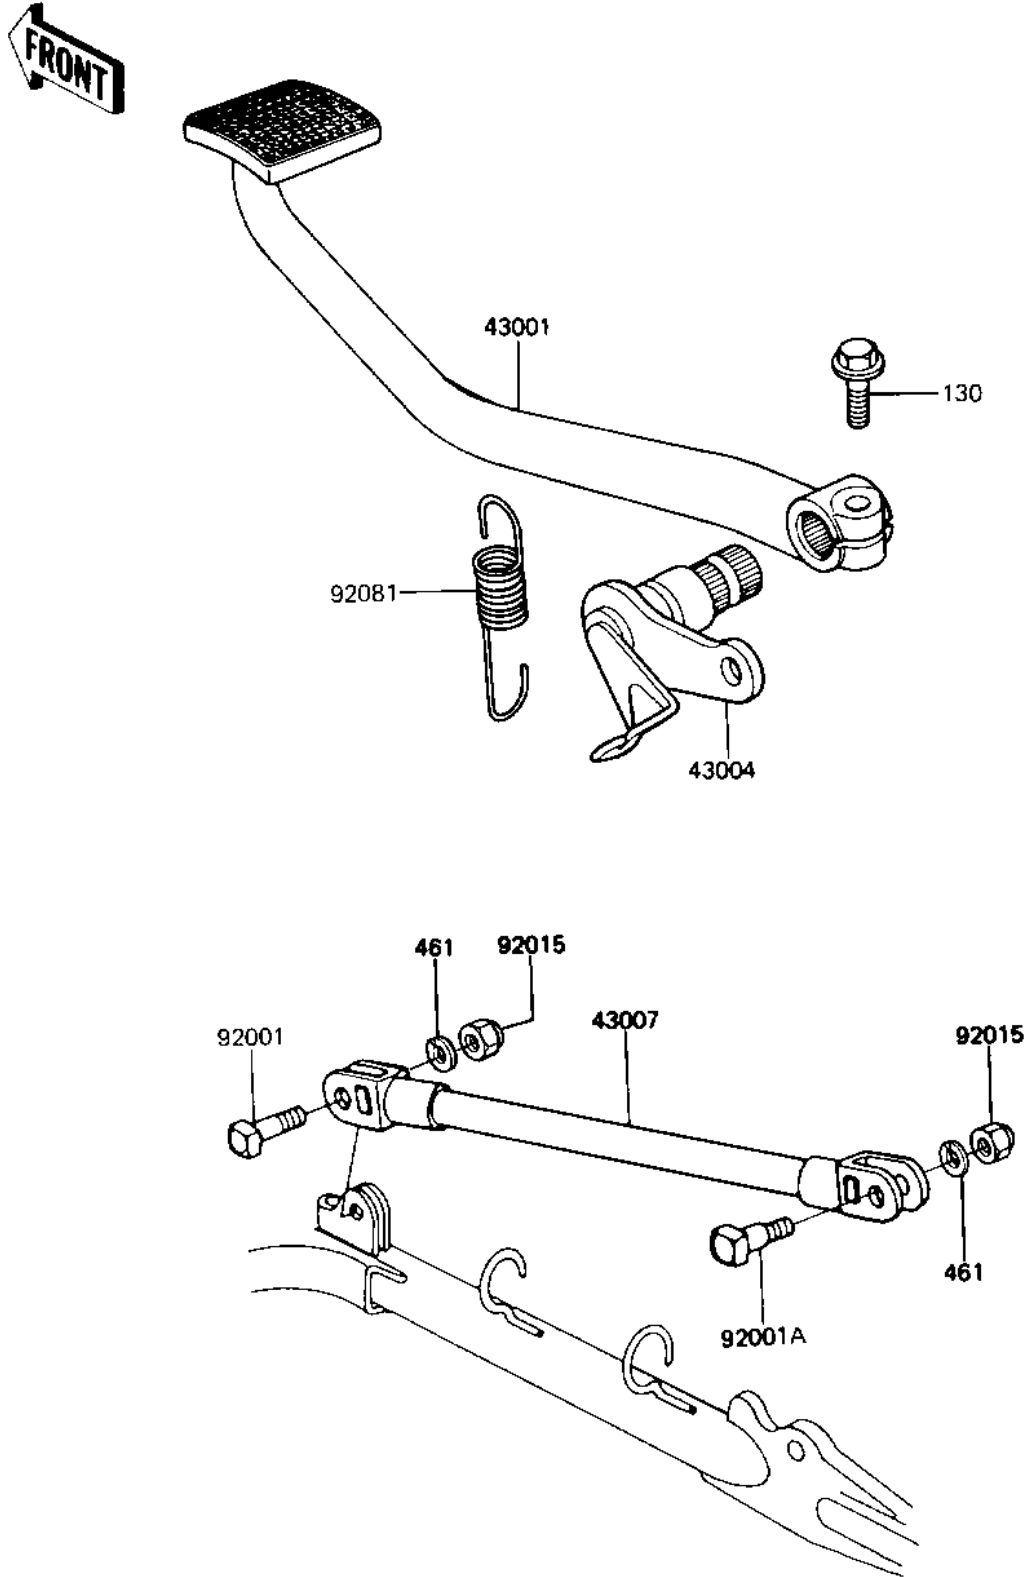

1982 Eddie Lawson Replica PARTS DIAGRAM

BRAKE PEDAL/TORQUE LINK

F2260-0089

1982 Eddie Lawson Replica PARTS LIST

BRAKE PEDAL/TORQUE LINK

ITEM NAME	PART NUMBER	QUANTITY
LEVER-BRAKE,PEDAL (Ref # 43001)	43001-1071	1
SHAFT-BRAKE (Ref # 43004)	43004-1026	1
TORQUE ROD,REAR BRAKE (Ref # 43007)	43007-1015	1
BOLT,TORQUE ROD FRONT (Ref # 92001)	92001-1208	1
BOLT,10X37 (Ref # 92001A)	92001-1646	1
NUT,LOCK,10MM,BLACK (Ref # 92015)	92015-1189	2
SPRING (Ref # 92081)	92081-1296	1
BOLT-FLANGED,8X25,BLA (Ref # 130)	130J0825	1
WASHER-SPRING,10MM (Ref # 461)	461K1000	2