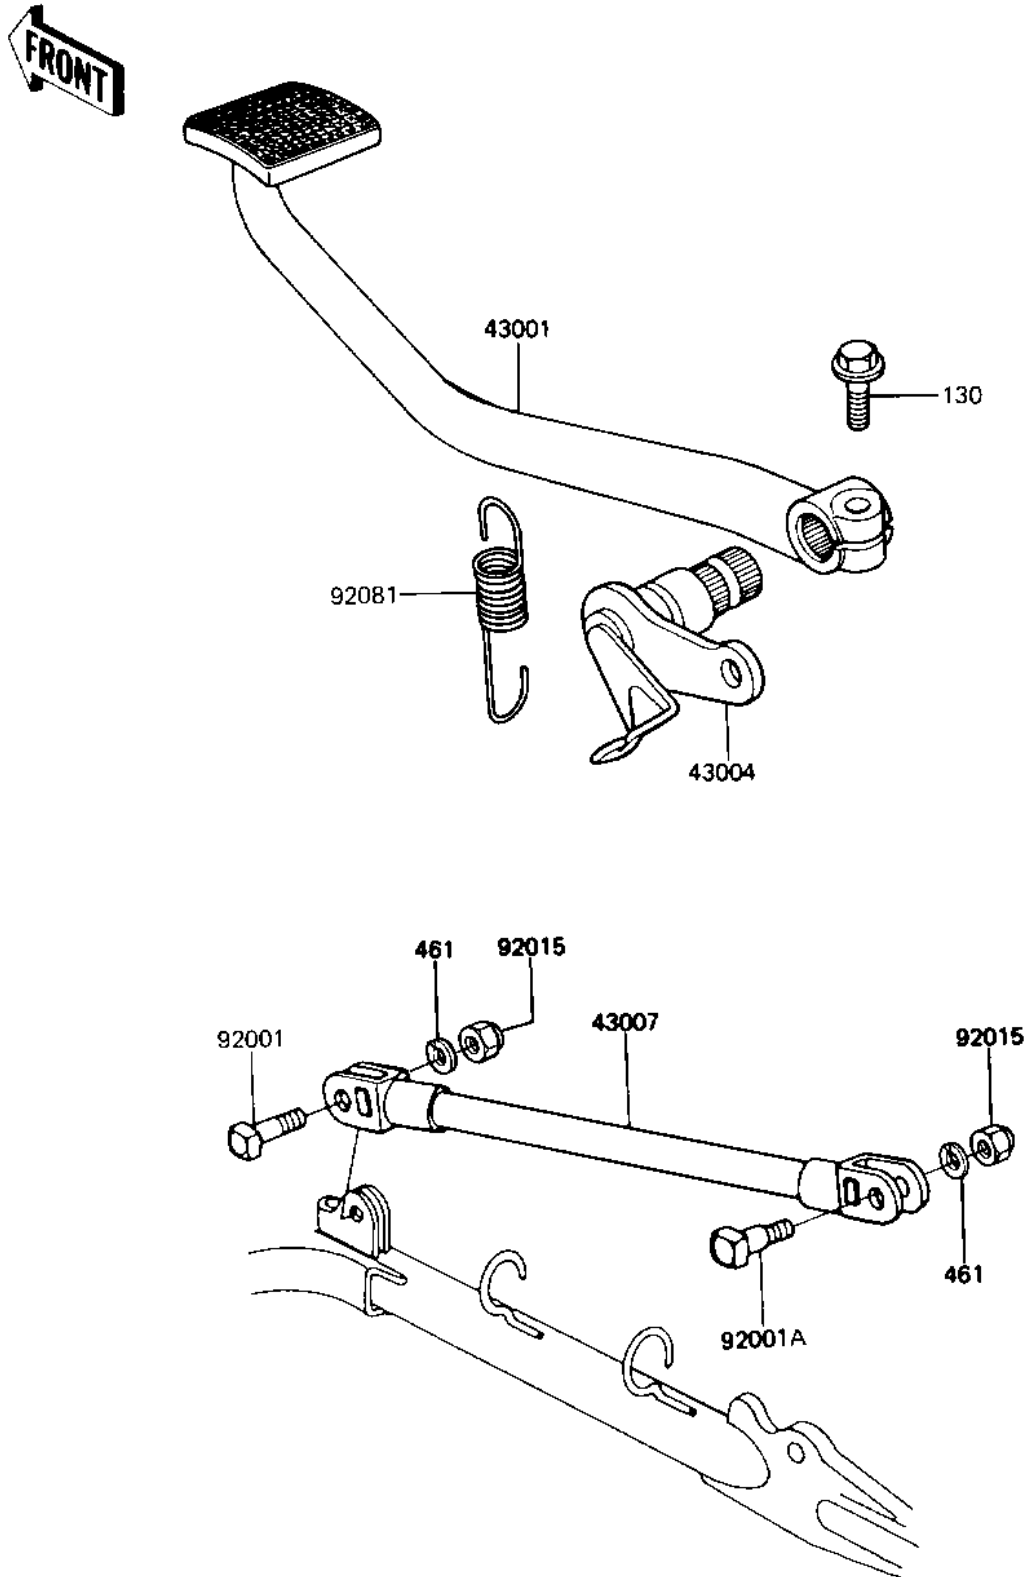

# 1983 Eddie Lawson Replica PARTS DIAGRAM

BRAKE PEDAL/TORQUE LINK

F2260-0089

# 1983 Eddie Lawson Replica PARTS LIST

## BRAKE PEDAL/TORQUE LINK

ITEM NAME	PART NUMBER	QUANTITY
LEVER-BRAKE,PEDAL (Ref # 43001)	43001-1071	1
SHAFT-BRAKE (Ref # 43004)	43004-1026	1
TORQUE ROD,REAR BRAKE (Ref # 43007)	43007-1015	1
BOLT,TORQUE ROD FRONT (Ref # 92001)	92001-1208	1
BOLT,10X37 (Ref # 92001A)	92001-1646	1
NUT,LOCK,10MM,BLACK (Ref # 92015)	92015-1189	2
SPRING (Ref # 92081)	92081-1296	1
BOLT-FLANGED,8X25,BLA (Ref # 130)	130J0825	1
WASHER-SPRING,10MM (Ref # 461)	461K1000	2