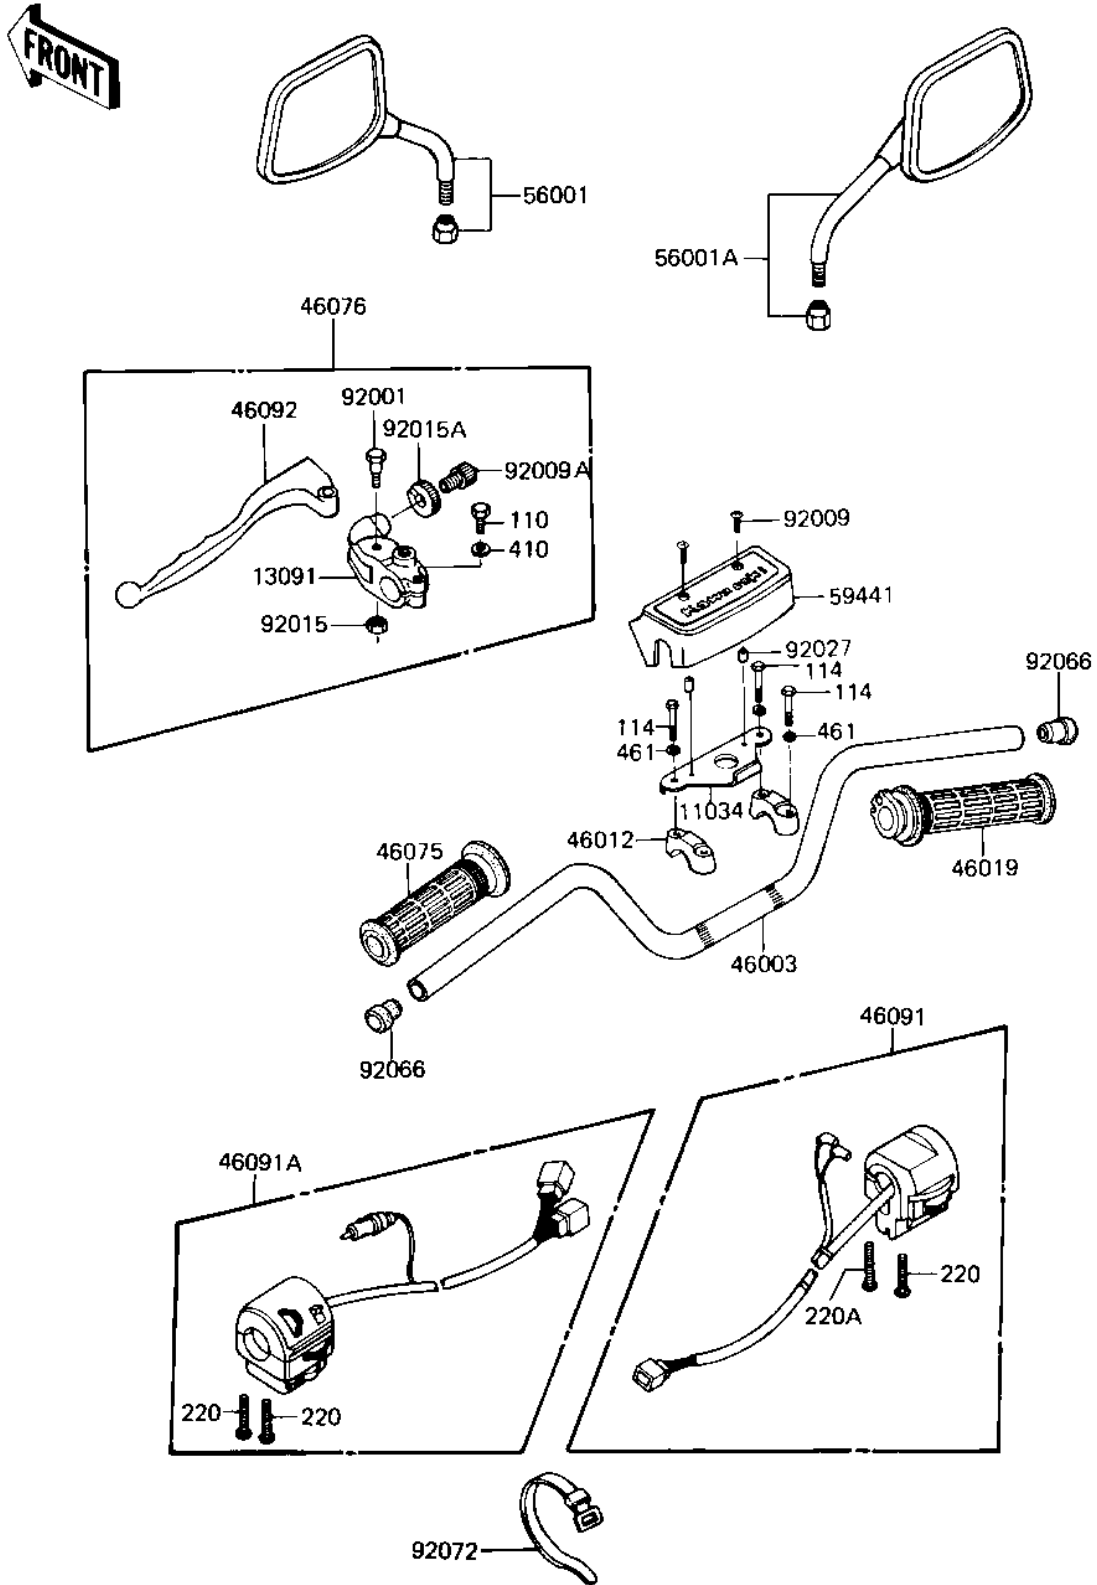

1982 Eddie Lawson Replica PARTS DIAGRAM

HANDLEBAR (KZ1000-R1)

F2310-0183

1982 Eddie Lawson Replica PARTS LIST

HANDLEBAR (KZ1000-R1)

ITEM NAME	PART NUMBER	QUANTITY
BRACKET,HANDLE COVER (Ref # 11034)	11034-1899	1
HOLDER,CLUTCH LEVER (Ref # 13091)	13091-1046	1
HANDLEBAR (Ref # 46003)	46003-1107	1
HOLDER-HANDLE (Ref # 46012)	46012-1011	2
GRIP-ASSY,THROTTLE (Ref # 46019)	46019-1021	1
GRIP,LH (Ref # 46075)	46075-1028	1
LEVER-ASSY-GRIP,CLUTC (Ref # 46076)	46076-1026	1
HOUSING-ASSY-CNTRL,RH (Ref # 46091)	46091-1214	1
HOUSING-ASSY-CNTRL,LH (Ref # 46091A)	46091-1228	1
LEVER-GRIP,CLUTCH (Ref # 46092)	46092-1024	1
MIRROR-ASSY,LH (Ref # 56001)	56001-1352	1
MIRROR-ASSY,RH (Ref # 56001A)	56001-1353	1
COVER-HANDLE (Ref # 59441)	59441-1001	1
BOLT,CLUTCH LEVER,BLA (Ref # 92001)	92001-1548	1
SCREW,4X16 (Ref # 92009)	92009-1108	2
SCREW,CABLE ADJUST,8 (Ref # 92009A)	92009-1134	1
NUT,LOCK,6MM,BLACK (Ref # 92015)	92015-1191	1
NUT,CABLE ADJUST LOCK (Ref # 92015A)	92015-1197	1
COLLAR,4.5X6.5X9.3 (Ref # 92027)	92027-1313	2
PLUG,HANDLE END (Ref # 92066)	92066-1113	2
BAND,SHORT (Ref # 92072)	92072-030	4
BOLT,6X22,BLACK (Ref # 110)	110C0622	1
BOLT,SMALL UPSET (Ref # 114)	115G0835	4
SCREW-PAN-CROS (Ref # 220)	220B0535	3
SCREW-PAN-CROS (Ref # 220A)	220B0540	1
WASHER PLAIN (Ref # 410)	410F0600	1
WASHER SPRING 8MM (Ref # 461)	461F0800	4