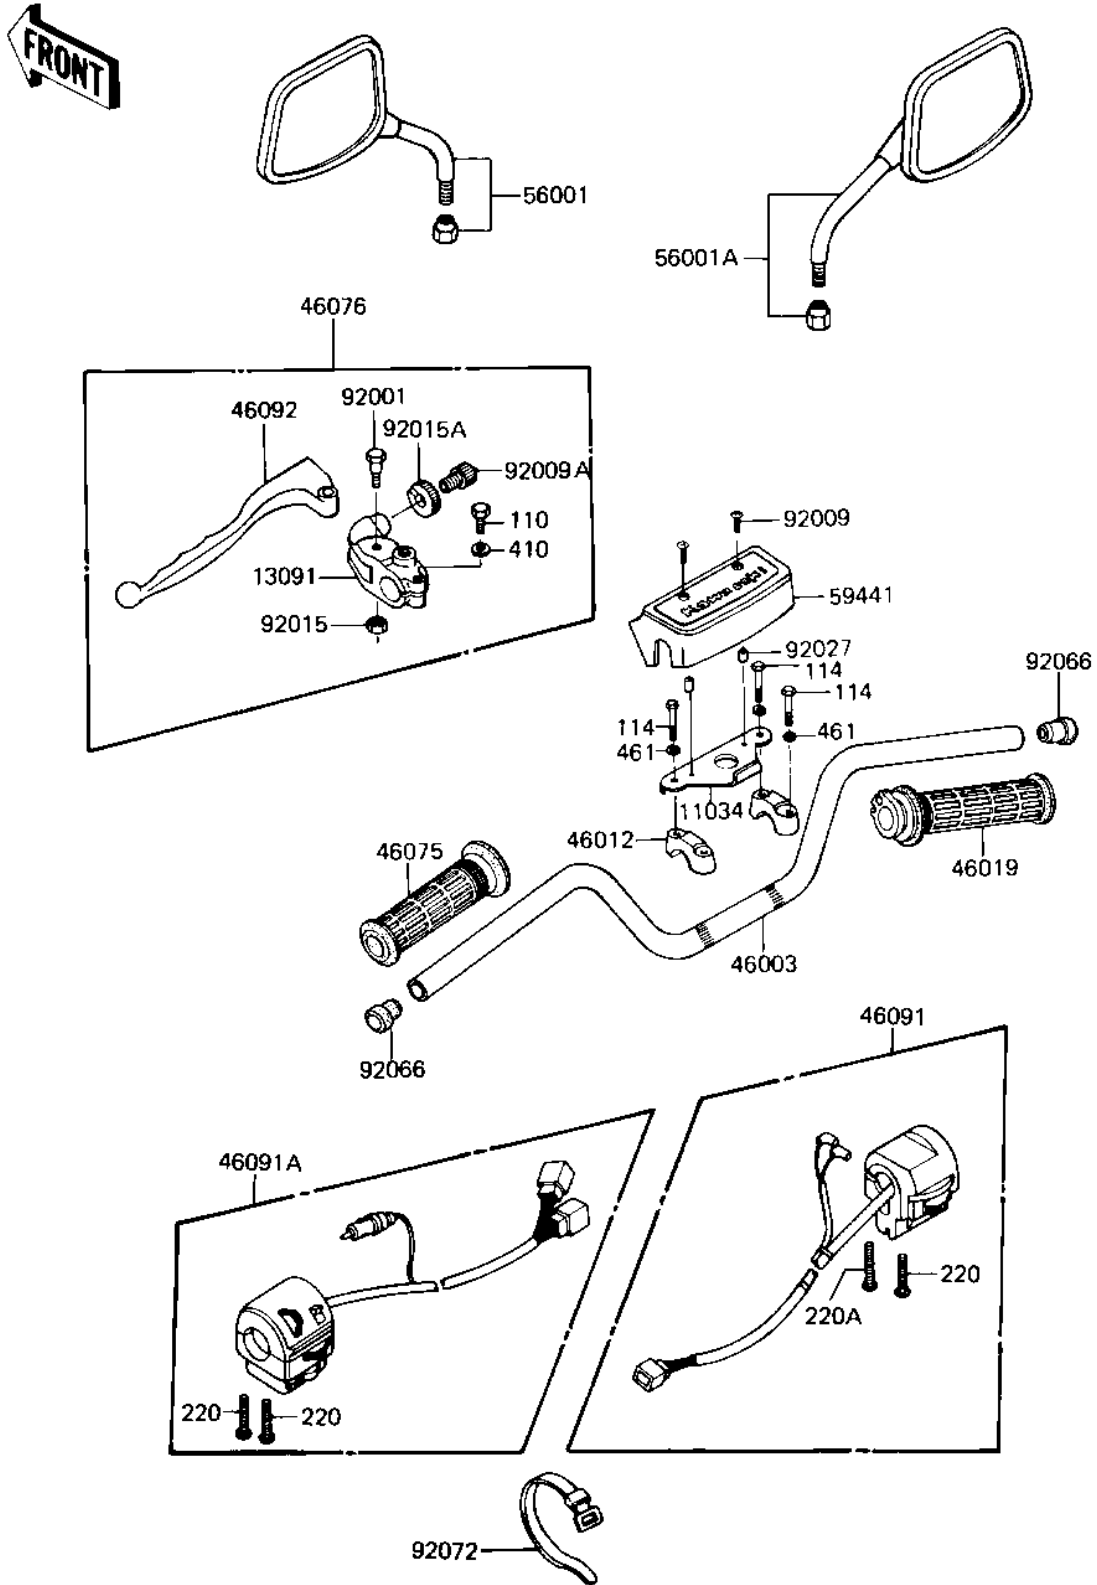

1983 Eddie Lawson Replica PARTS DIAGRAM

HANDLEBAR (KZ1000-R1)

F2310-0183

1983 Eddie Lawson Replica PARTS LIST

HANDLEBAR (KZ1000-R1)

ITEM NAME	PART NUMBER	QUANTITY
BRACKET,HANDLE COVER (Ref # 11034)	11034-1899	1
HOLDER,CLUTCH LEVER (Ref # 13091)	13091-1046	1
HANDLEBAR (Ref # 46003)	46003-1107	1
HOLDER-HANDLE (Ref # 46012)	46012-1011	2
GRIP-ASSY,THROTTLE (Ref # 46019)	46019-1021	1
GRIP,LH (Ref # 46075)	46075-1028	1
LEVER-ASSY-GRIP,CLUTC (Ref # 46076)	46076-1026	1
HOUSING-ASSY-CNTRL,RH (Ref # 46091)	46091-1214	1
HOUSING-ASSY-CNTRL,LH (Ref # 46091A)	46091-1228	1
LEVER-GRIP,CLUTCH (Ref # 46092)	46092-1024	1
MIRROR-ASSY,LH (Ref # 56001)	56001-1352	1
MIRROR-ASSY,RH (Ref # 56001A)	56001-1353	1
COVER-HANDLE (Ref # 59441)	59441-1001	1
BOLT,CLUTCH LEVER,BLA (Ref # 92001)	92001-1548	1
SCREW,4X16 (Ref # 92009)	92009-1108	2
SCREW,CABLE ADJUST,8 (Ref # 92009A)	92009-1134	1
NUT,LOCK,6MM,BLACK (Ref # 92015)	92015-1191	1
NUT,CABLE ADJUST LOCK (Ref # 92015A)	92015-1197	1
COLLAR,4.5X6.5X9.3 (Ref # 92027)	92027-1313	2
PLUG,HANDLE END (Ref # 92066)	92066-1113	2
BAND,SHORT (Ref # 92072)	92072-030	4
BOLT,6X22,BLACK (Ref # 110)	110C0622	1
BOLT,SMALL UPSET (Ref # 114)	115G0835	4
SCREW-PAN-CROS (Ref # 220)	220B0535	3
SCREW-PAN-CROS (Ref # 220A)	220B0540	1
WASHER PLAIN (Ref # 410)	410F0600	1
WASHER SPRING 8MM (Ref # 461)	461F0800	4