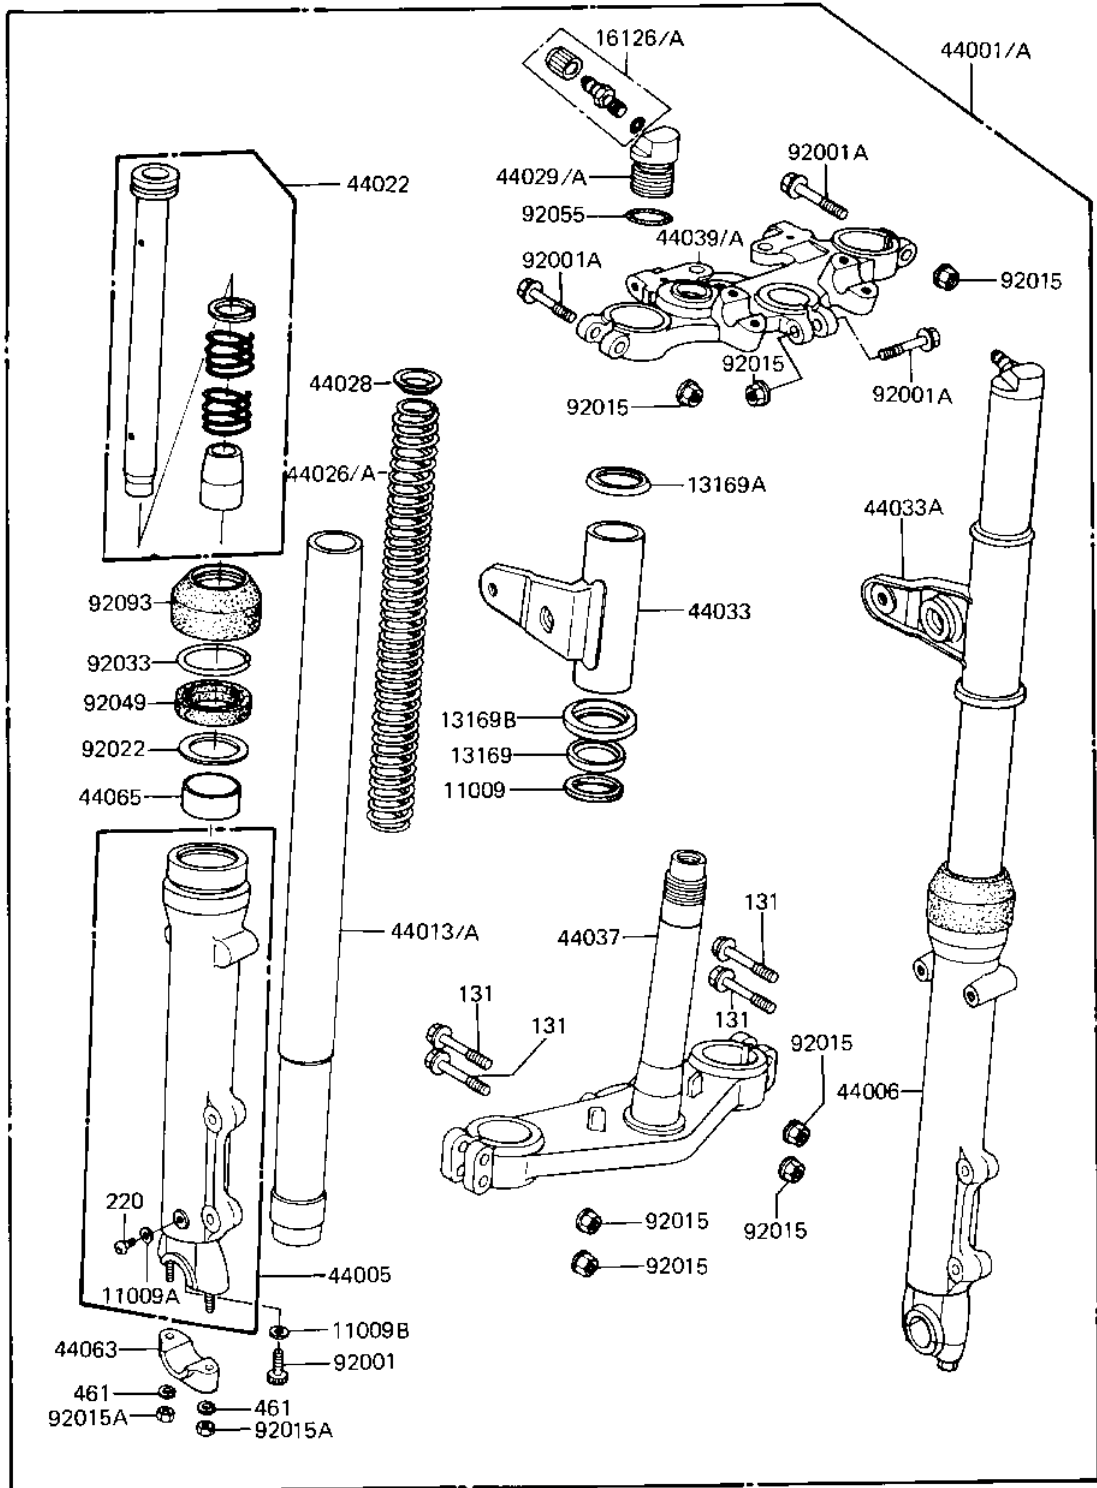

1982 Eddie Lawson Replica PARTS DIAGRAM

FRONT FORK

F2340-0193

1982 Eddie Lawson Replica PARTS LIST

FRONT FORK

ITEM NAME	PART NUMBER	QUANTITY
GASKET,FORK COVER (Ref # 11009)	11009-1015	2
GASKET FORK DRAIN PLG (Ref # 11009A)	44045-002	2
GASKET,FORK CYLINDER (Ref # 11009B)	44045-057	2
WASHER,FRK COVER GIDE (Ref # 13169)	13169-1020	2
PLATE,FORK COVER,UPP (Ref # 13169A)	13169-1498	2
PLATE,FORK COVER,LWR (Ref # 13169B)	13169-1499	2
VALVE AIR (Ref # 16126)	16126-1052	2
FORK-FRONT (Ref # 44001)	44001-1367	1
TUBE,LH,FORK OUTER (Ref # 44005)	44005-1094	1
TUBE,RH,FORK OUTER (Ref # 44006)	44006-1094	1
PIPE-FORK INNER (Ref # 44013)	44013-1086	2
CYLINDER-FORK (Ref # 44022)	44022-1055	2
SPRING, FRONT FORK (Ref # 44026)	44026-1085	2
GUIDE,FORK SPRING (Ref # 44028)	44028-1004	2
SEAT-FORK SPRING (Ref # 44029)	44029-1021	2
COVER-FORK,LH,F.BLACK (Ref # 44033)	44033-1104	1
COVER-FORK,RH,F.BLACK (Ref # 44033A)	44033-1105	1
HOLDER-FORK UNDER (Ref # 44037)	44037-1072	1
HOLDER-FORK UPPER (Ref # 44039)	44039-1045	1
HOLDER-FRONT AXLE (Ref # 44063)	44063-1006	2
BUSHING-FRONT FORK,OU (Ref # 44065)	44065-1091	2
BOLT-FORK CYLINDER (Ref # 92001)	44041-040	2
BOLT,FLANGED,8X57,BLA (Ref # 92001A)	92001-1572	3
NUT,FLANGED,8MM (Ref # 92015)	92015-1408	7
NUT,U,8MM,BLACK (Ref # 92015A)	92015-1205	4
WASHER,FORK OUT PIPE (Ref # 92022)	92022-1262	2
SNAP RING,FORK OUTER (Ref # 92033)	92033-1047	2
SEAL-OIL,FORK OUTER T (Ref # 92049)	92049-1295	2
"0" RING,FORK TOP (Ref # 92055)	92055-1051	2

1982 Eddie Lawson Replica PARTS LIST

FRONT FORK

ITEM NAME	PART NUMBER	QUANTITY
SEAL (Ref # 92093)	92093-1051	2
BOLT-FLANGED,8X55,BLA (Ref # 131)	131J0855	4
SCREW PAN HEAD 4X8 (Ref # 220)	220B0408	2
WASHER-SPRING,8MM,BLA (Ref # 461)	461K0800	4