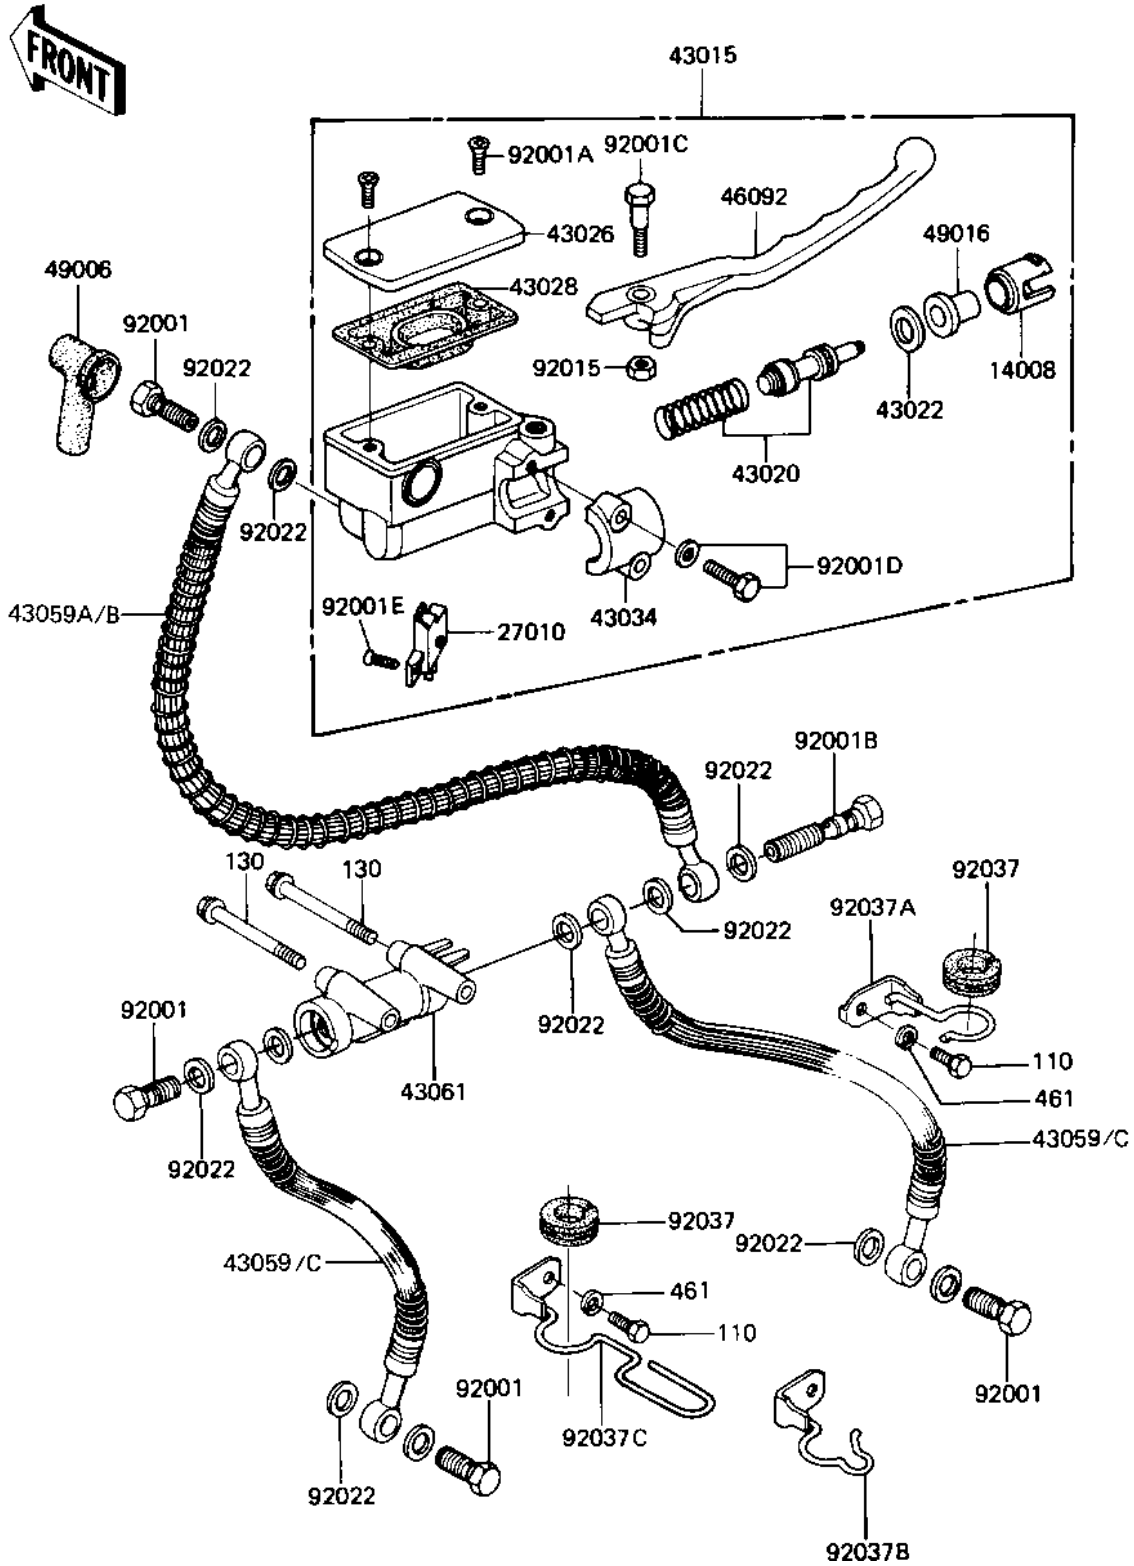

1982 Eddie Lawson Replica PARTS DIAGRAM

FRONT MASTER CYLINDER

F2291-0115

1982 Eddie Lawson Replica PARTS LIST

FRONT MASTER CYLINDER

ITEM NAME	PART NUMBER	QUANTITY
LINER,PISTON (Ref # 14008)	14008-1035	1
SWITCH,BRAKE (Ref # 27010)	27010-1056	1
CYLINDER-ASSY-MASTER (Ref # 43015)	43015-1085	1
PISTON-COMP-BRAKE (Ref # 43020)	43020-1079	1
STOPPER-BRAKE,PISTON (Ref # 43022)	43022-1009	1
CAP-BRAKE,FRONT (Ref # 43026)	43026-1017	1
DIAPHRAGM,MASTER CYL1 (Ref # 43028)	43028-1029	1
HOLDER-BRAKE,MASTER C (Ref # 43034)	43034-1013	1
HOSE-BRAKE,FR,L=550 (Ref # 43059)	43059-1198	2
HOSE-BRAKE,FR,L=370 (Ref # 43059A)	43059-1183	1
JOINT BRAKE (Ref # 43061)	43061-1004	1
LEVER-GRIP,MASTER CYL (Ref # 46092)	46092-1026	1
BOOT,DUST (Ref # 49006)	49006-1067	1
COVER-SEAL,BRK PISTON (Ref # 49016)	49016-1041	1
BOLT,OIL,L=23 (Ref # 92001)	92002-1888	4
SCREW,COUNTERSUNK HED (Ref # 92001A)	92001-1055	2
BOLT (Ref # 92001B)	92002-1909	1
BOLT,6X37.3,BLACK (Ref # 92001C)	92001-1512	1
BOLT,W/WASHER,6X25,BL (Ref # 92001D)	92001-1513	2
SCREW-COUNTERSUNK (Ref # 92001E)	92001-1532	1
NUT,LOCK,6MM,BLACK (Ref # 92015)	92015-1191	1
WASHER-OIL BOLT (Ref # 92022)	43067-001	11
DAMPER RUBBER,CYL HSE (Ref # 92037)	43064-006	2
CLAMP,BRAKE HOSE,RH (Ref # 92037A)	92037-1217	1
CLAMP,BRAKE HOSE,LH (Ref # 92037B)	92037-1231	1
BOLT, 6X12, BLACK (Ref # 110)	112C0612	2
BOLT-FLANGED,6X60 (Ref # 130)	130G0660	2
WASHER-SPRING,6MM,BLA (Ref # 461)	461K0600	2