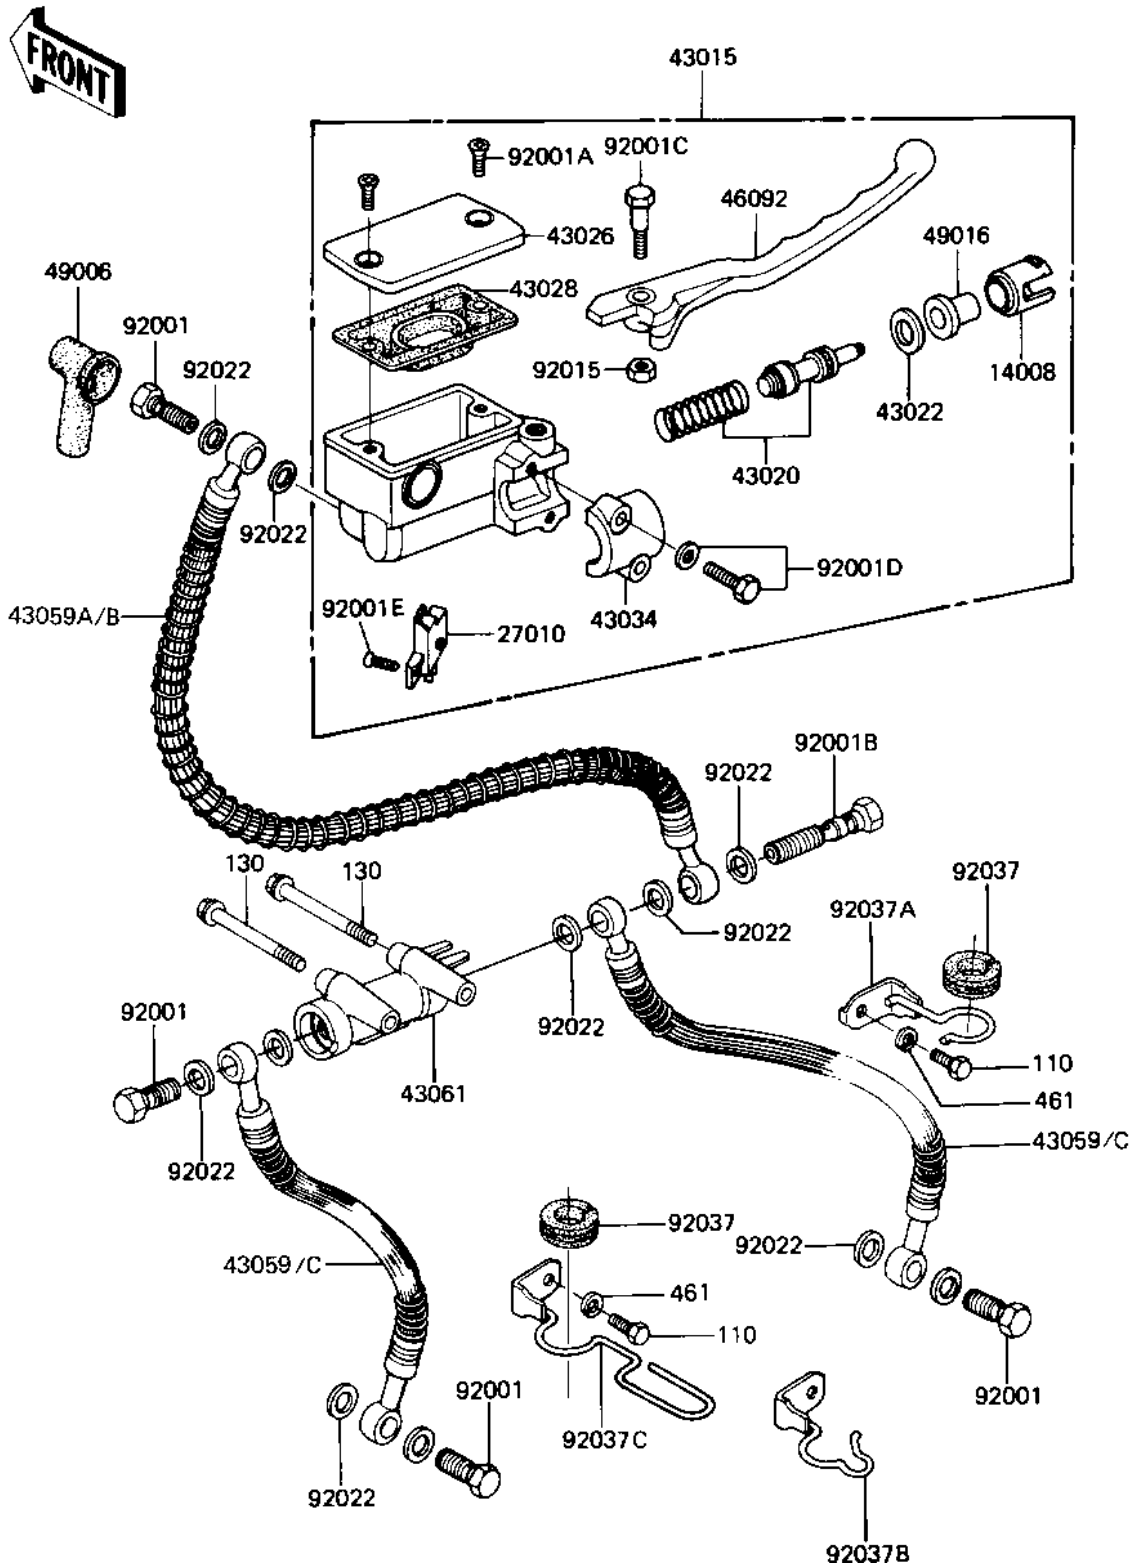

# 1983 Eddie Lawson Replica PARTS DIAGRAM

## FRONT MASTER CYLINDER

F2291-0115

# 1983 Eddie Lawson Replica PARTS LIST

## FRONT MASTER CYLINDER

ITEM NAME	PART NUMBER	QUANTITY
LINER,PISTON (Ref # 14008)	14008-1035	1
SWITCH,BRAKE (Ref # 27010)	27010-1056	1
CYLINDER-ASSY-MASTER (Ref # 43015)	43015-1085	1
PISTON-COMP-BRAKE (Ref # 43020)	43020-1079	1
STOPPER-BRAKE,PISTON (Ref # 43022)	43022-1009	1
CAP-BRAKE,FRONT (Ref # 43026)	43026-1017	1
DIAPHRAGM,MASTER CYL1 (Ref # 43028)	43028-1029	1
HOLDER-BRAKE,MASTER C (Ref # 43034)	43034-1013	1
HOSE-BRAKE,FR,L=370 (Ref # 43059B)	43059-1183	1
HOSE-BRAKE,FR,L=550 (Ref # 43059C)	43059-1184	2
JOINT BRAKE (Ref # 43061)	43061-1004	1
LEVER-GRIP,MASTER CYL (Ref # 46092)	46092-1026	1
BOOT,DUST (Ref # 49006)	49006-1067	1
COVER-SEAL,BRK PISTON (Ref # 49016)	49016-1041	1
BOLT,OIL,L=23 (Ref # 92001)	92002-1888	4
SCREW,COUNTERSUNK HED (Ref # 92001A)	92001-1055	2
BOLT (Ref # 92001B)	92002-1909	1
BOLT,6X37.3,BLACK (Ref # 92001C)	92001-1512	1
BOLT,W/WASHER,6X25,BL (Ref # 92001D)	92001-1513	2
SCREW-COUNTERSUNK (Ref # 92001E)	92001-1532	1
NUT,LOCK,6MM,BLACK (Ref # 92015)	92015-1191	1
WASHER-OIL BOLT (Ref # 92022)	43067-001	11
DAMPER RUBBER,CYL HSE (Ref # 92037)	43064-006	2
CLAMP,BRAKE HOSE,RH (Ref # 92037A)	92037-1217	1
CLAMP,BRAKE HOSE,LH (Ref # 92037C)	92037-1296	1
BOLT, 6X12, BLACK (Ref # 110)	112C0612	2
BOLT-FLANGED,6X60 (Ref # 130)	130G0660	2
WASHER-SPRING,6MM,BLA (Ref # 461)	461K0600	2