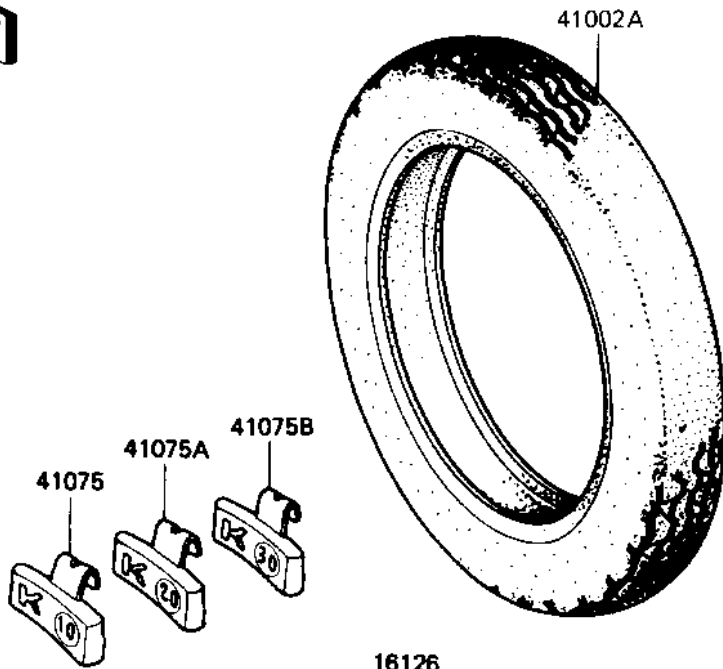

1983 Eddie Lawson Replica PARTS DIAGRAM

TIRES

F2210-0076

1983 Eddie Lawson Replica PARTS LIST

TIRES

ITEM NAME	PART NUMBER	QUANTITY
VALVE (Ref # 16126)	16126-1136	2
TIRE 120/90V-18K300 R (Ref # 41002)	41002-1251	1
TIRE 110/90V19 K300 F (Ref # 41002A)	41002-1311	1
BALANCER-WHEEL,10G (Ref # 41075)	41075-1011	AR
BALANCER-WHEEL,20G (Ref # 41075A)	41075-1012	AR
BALANCER-WHEEL,30G (Ref # 41075B)	41075-1013	AR