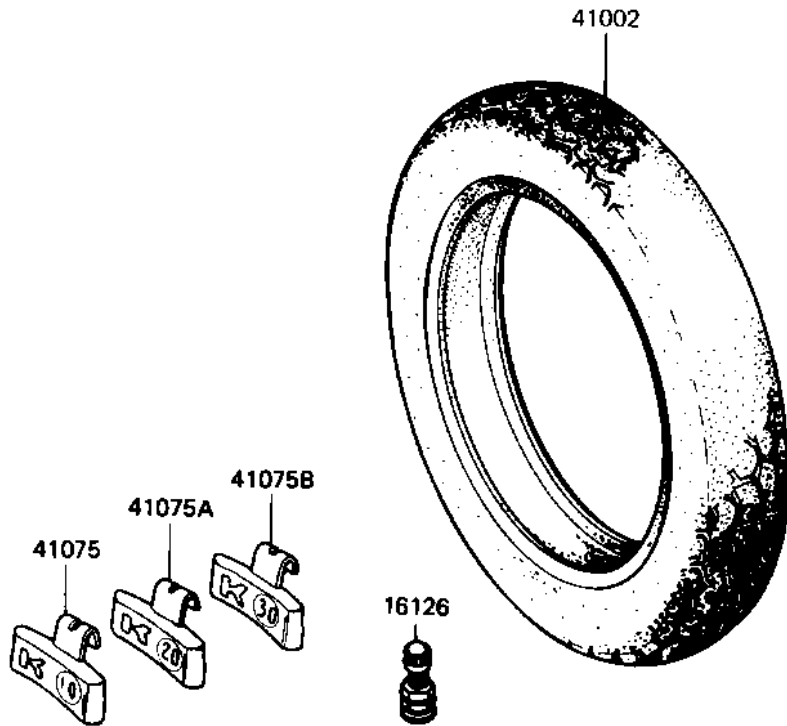

1983 Eddie Lawson Replica PARTS DIAGRAM

TIRES

F2210-0076

1983 Eddie Lawson Replica PARTS LIST

TIRES

ITEM NAME	PART NUMBER	QUANTITY
VALVE (Ref # 16126)	16126-1136	2
TIRE 120/90V-18K300 R (Ref # 41002)	41002-1251	1
TIRE 110/90V19 K300 F (Ref # 41002A)	41002-1311	1
BALANCER-WHEEL,10G (Ref # 41075)	41075-1011	AR
BALANCER-WHEEL,20G (Ref # 41075A)	41075-1012	AR
BALANCER-WHEEL,30G (Ref # 41075B)	41075-1013	AR