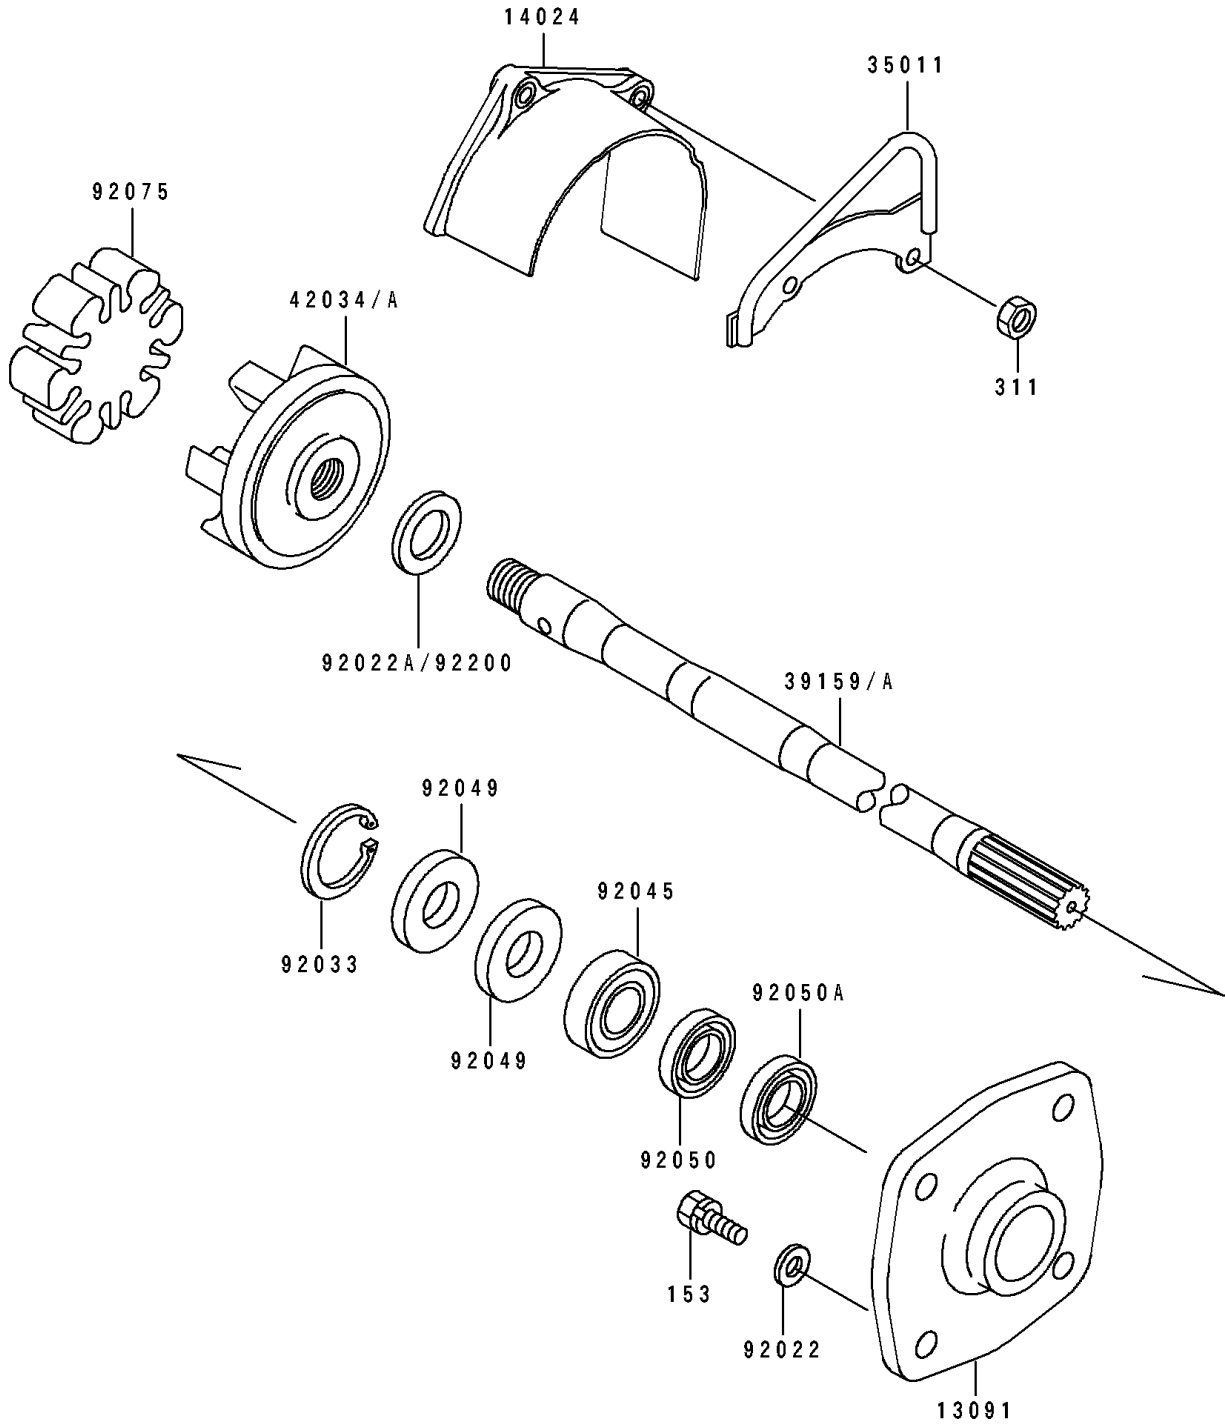

1993 750 SS PARTS DIAGRAM

Drive Shaft

E3134

1993 750 SS PARTS LIST

Drive Shaft

ITEM NAME	PART NUMBER	QUANTITY
HOLDER (Ref # 13091)	13091-3730	1
COVER,COUPLING (Ref # 14024)	14024-3728	1
STAY (Ref # 35011)	35011-3704	1
SHAFT-DRIVE (Ref # 39159)	39159-3715	1
COUPLING (Ref # 42034)	42034-3705	1
WASHER,8.2X18X1.5 (Ref # 92022)	92022-1964	4
WASHER,18X26X2.0 (Ref # 92022A)	92022-3728	1
RING-SNAP,42MM (Ref # 92033)	92033-3713	1
BEARING-BALL,60042RD (Ref # 92045)	92045-3705	1
SEAL-OIL,S620426 (Ref # 92049)	92049-3707	2
SEAL-OIL,SCY20368 (Ref # 92050)	92050-502	1
SEAL-OIL,SC20367 (Ref # 92050A)	92050-503	1
DAMPER,COUPLING (Ref # 92075)	92075-520	1
BOLT-WS-SMALL (Ref # 153)	153R0825	4
NUT-HEX,6MM (Ref # 311)	311R0600	2