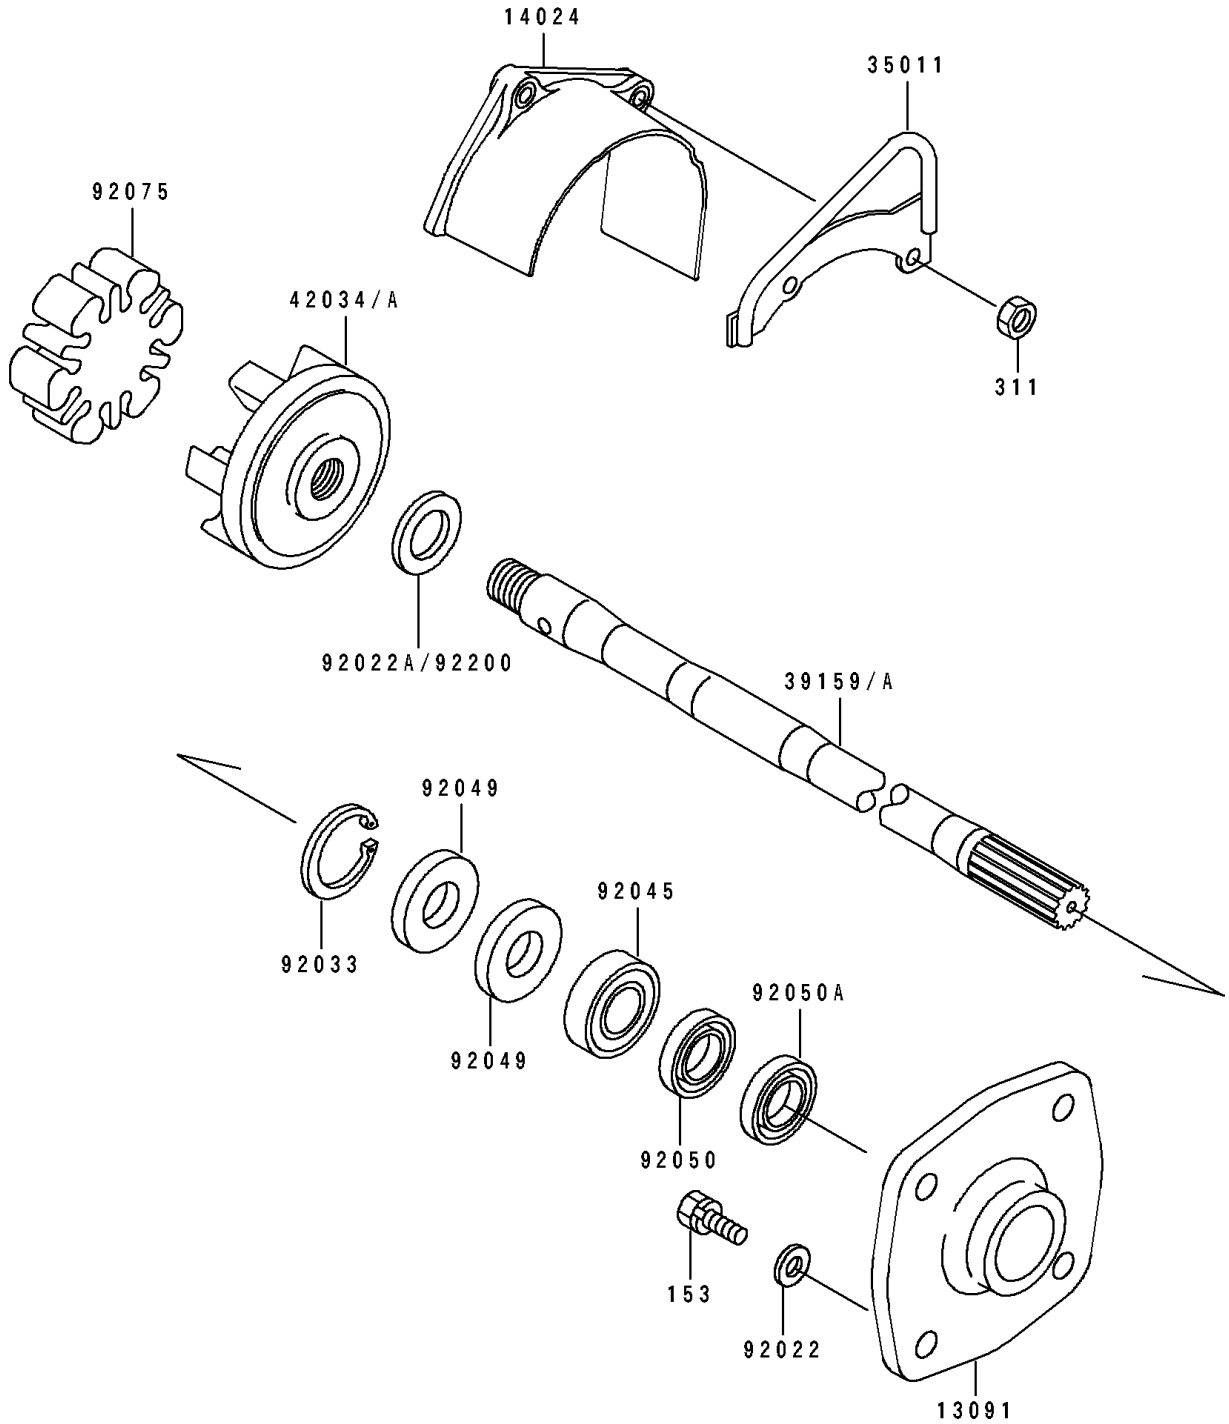

1995 750 SS PARTS DIAGRAM

Drive Shaft

E3134

1995 750 SS PARTS LIST

Drive Shaft

ITEM NAME	PART NUMBER	QUANTITY
HOLDER (Ref # 13091)	13091-3730	1
COVER,COUPLING (Ref # 14024)	14024-3728	1
STAY (Ref # 35011)	35011-3704	1
SHAFT-DRIVE (Ref # 39159A)	39159-3717	1
COUPLING (Ref # 42034A)	42034-3707	1
WASHER,8.2X18X1.5 (Ref # 92022)	92022-1964	4
RING-SNAP,42MM (Ref # 92033)	92033-3713	1
BEARING-BALL,60042RD (Ref # 92045)	92045-3705	1
SEAL-OIL,S620426 (Ref # 92049)	92049-3707	2
SEAL-OIL,SCY20368 (Ref # 92050)	92050-502	1
SEAL-OIL,SC20367 (Ref # 92050A)	92050-503	1
DAMPER,COUPLING (Ref # 92075)	92075-520	1
WASHER,20X28X2.0 (Ref # 92200)	92200-3731	1
BOLT-WS-SMALL (Ref # 153)	153R0825	4
NUT-HEX,6MM (Ref # 311)	311R0600	2