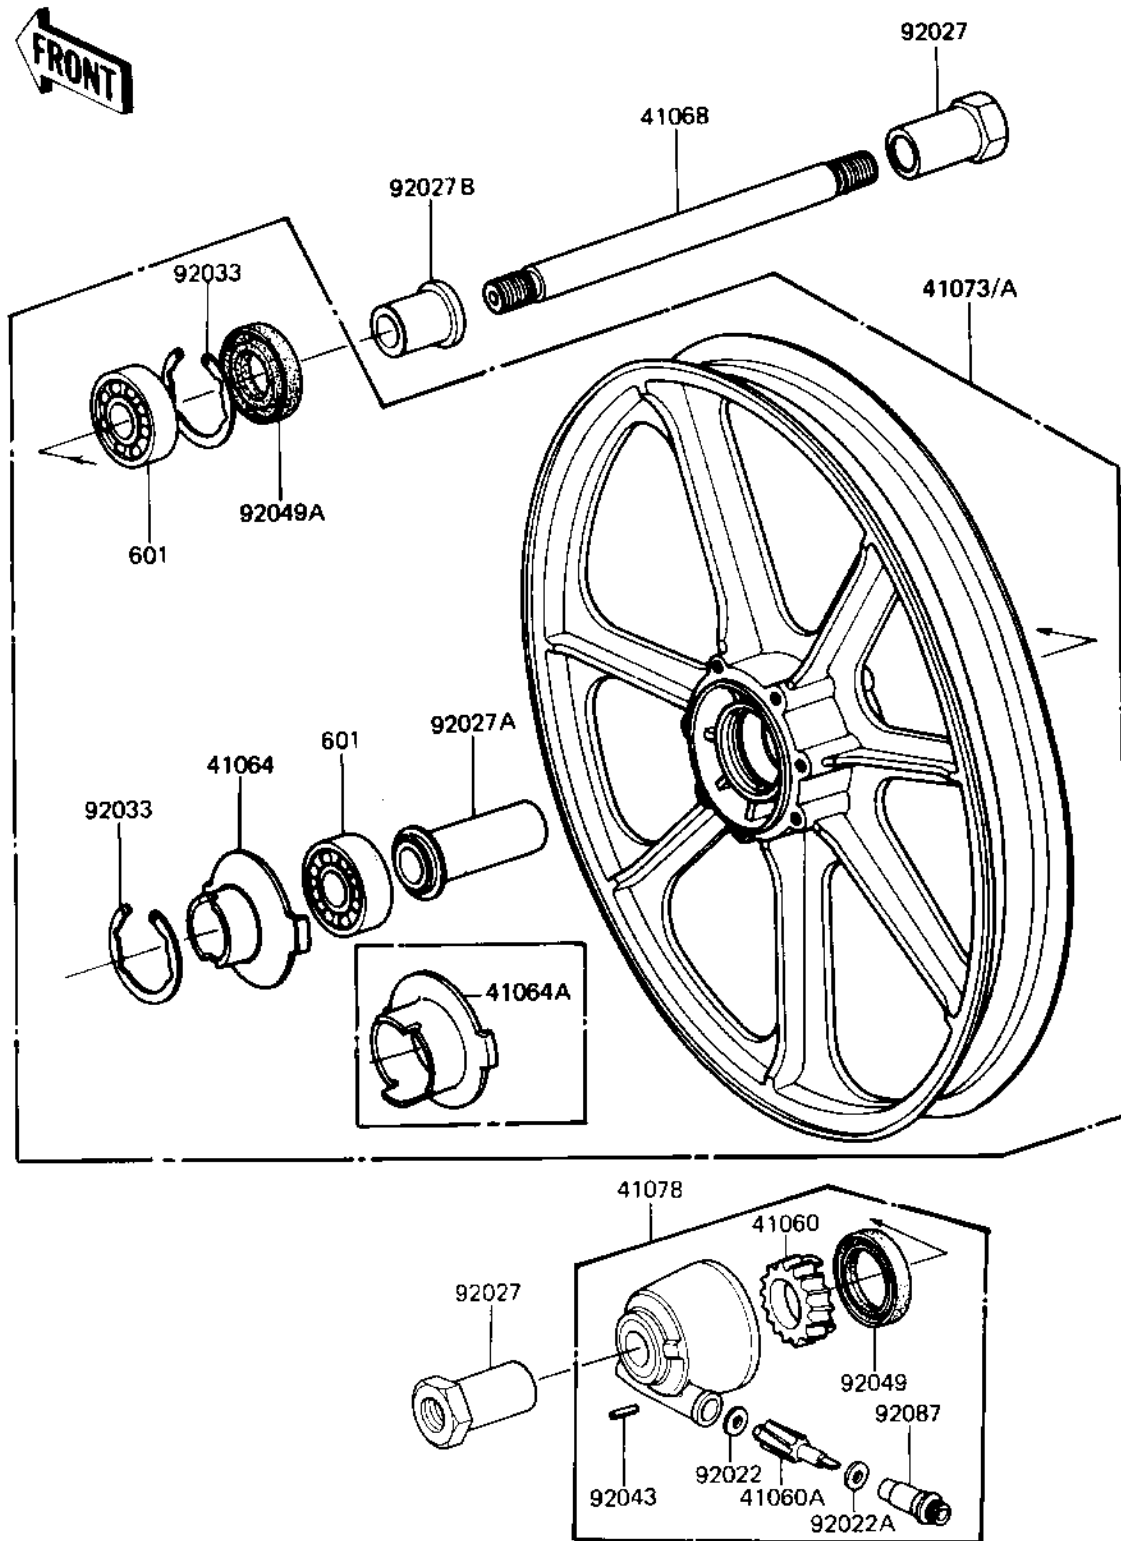

1982 Eddie Lawson Replica PARTS DIAGRAM

FRONT WHEEL/HUB

F2230-0054

1982 Eddie Lawson Replica PARTS LIST

FRONT WHEEL/HUB

ITEM NAME	PART NUMBER	QUANTITY
RECEIVER-SPEEDOMETER (Ref # 41064A)	41064-1008	1
AXLE,FRONT (Ref # 41068)	41068-1031	1
WHEEL-ASSY,FR,SOLID,G (Ref # 41073A)	41073-1129-F6	1
COLLAR,FRONT AXLE (Ref # 92027)	41069-031	2
COLLAR,FR HUB L=55M/M (Ref # 92027A)	92027-1223	1
COLLAR,FR AXLE L=30MM (Ref # 92027B)	92027-1225	1
CIRCLIP,42MM (Ref # 92033)	92033-1041	2
OIL SEAL,AG1144AO (Ref # 92049A)	92049-1058	1
BEARING BALL #6302Z (Ref # 601)	601B6302Z	2