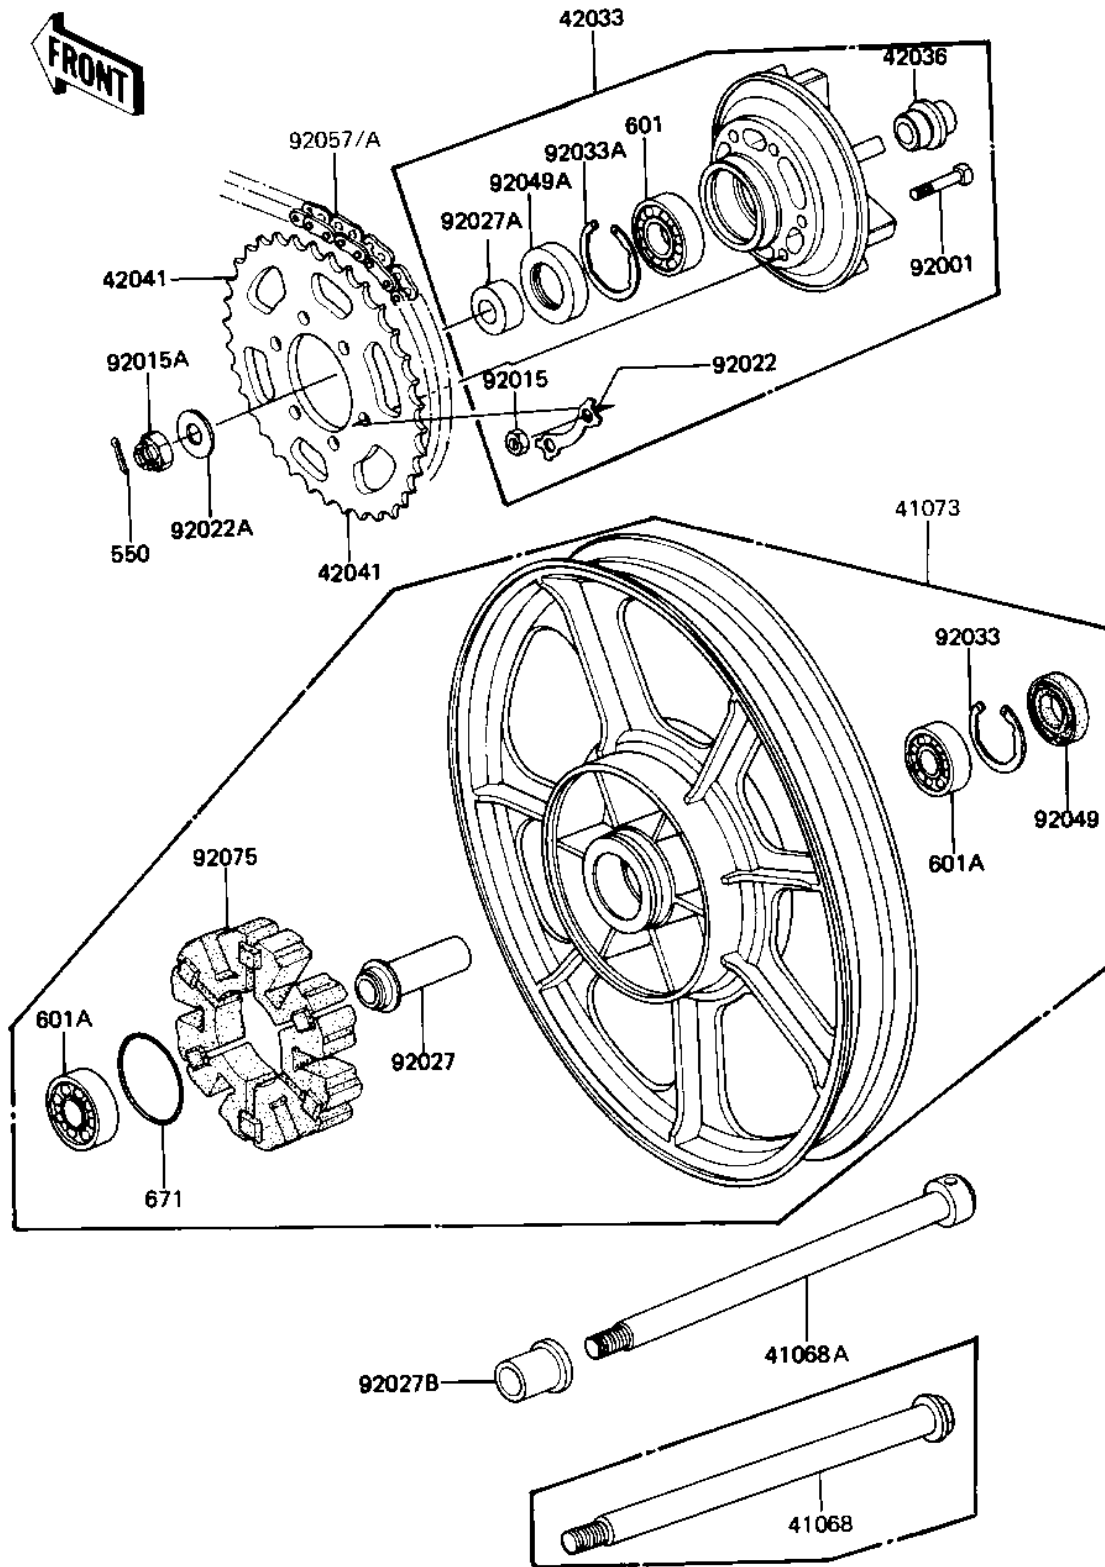

1982 Eddie Lawson Replica PARTS DIAGRAM

REAR WHEEL/HUB/CHAIN

F2240-0133

1982 Eddie Lawson Replica PARTS LIST

REAR WHEEL/HUB/CHAIN

ITEM NAME	PART NUMBER	QUANTITY
AXLE,RR,L=300 (Ref # 41068)	41068-1087	1
WHEEL ASSY,RR,SOLID,G (Ref # 41073)	41073-1141-F6	1
COUPLING-ASSY,F.BLACK (Ref # 42033)	42033-1048	1
SLEEVE,L=33 (Ref # 42036)	42036-1039	1
SPROCKET-HUB,41T,BLAC (Ref # 42041)	42041-1098	1
BOLT (Ref # 92001)	92001-161	6
NUT 10MM (Ref # 92015)	42045-005	6
NUT CASTLE,18MM (Ref # 92015A)	42045-018	1
WASHER,LOCK (Ref # 92022)	92022-1212	3
WASHER,PLAIN,20MM (Ref # 92022A)	92022-248	1
COLLAR,L=89.5 (Ref # 92027)	92027-1286	1
COLLAR,20X40X18 (Ref # 92027A)	92027-1287	1
COLLAR,L=31 (Ref # 92027B)	92027-1288	1
RING,SNAP,56.2M/M (Ref # 92033)	92033-1043	1
CIRCLIP,62M/M (Ref # 92033A)	92033-1044	1
SEAL-OIL (Ref # 92049)	92049-1061	1
OIL SEAL (Ref # 92049A)	92050-027	1
DR CHAIN 630X96 (Ref # 92057)	92057-1053	1
SHOCK DAMPER,REAR HUB (Ref # 92075)	42014-033	1
PIN-COTTER,4.0X35 (Ref # 550)	550D4035	1
BALL BEARING,#6206 (Ref # 601)	601B6206	1
UNAVAILABLE IN PRICE BOOK (Ref # 601A)	601B6304Z2	2
"0" RING,65MM (Ref # 671)	671B2565	1