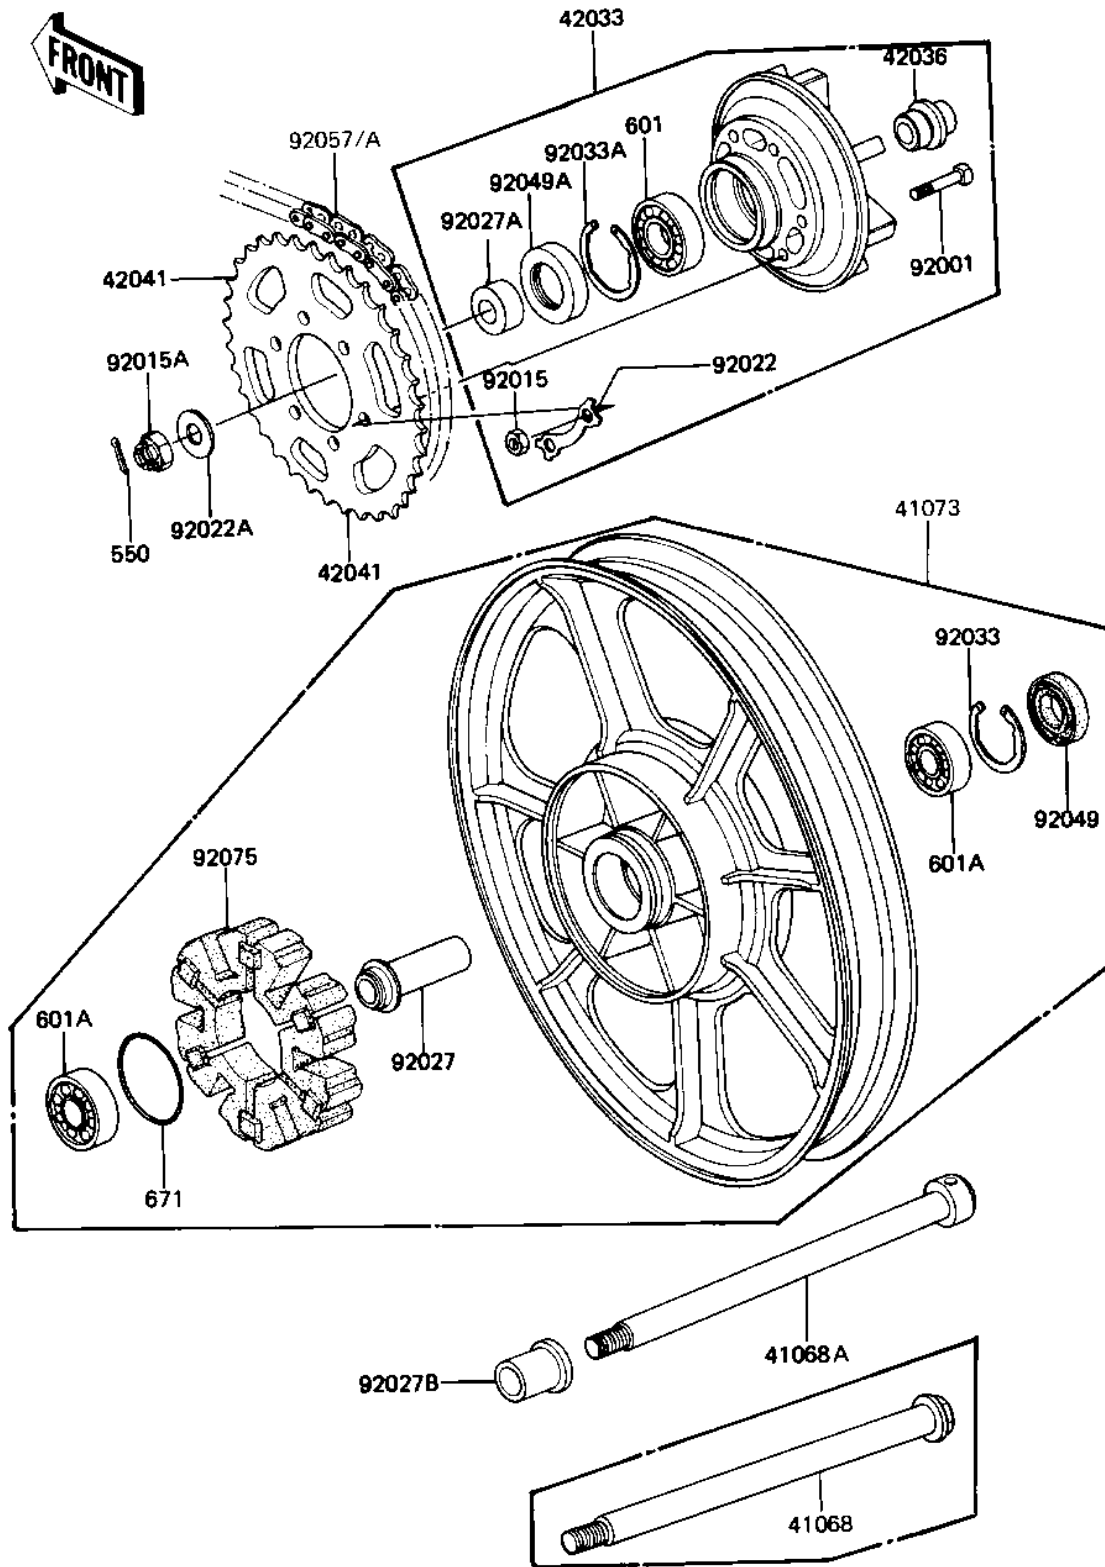

1983 Eddie Lawson Replica PARTS DIAGRAM

REAR WHEEL/HUB/CHAIN

F2240-0133

1983 Eddie Lawson Replica PARTS LIST

REAR WHEEL/HUB/CHAIN

ITEM NAME	PART NUMBER	QUANTITY
AXLE,RR,L=300 (Ref # 41068A)	41068-1087	1
WHEEL ASSY,RR,SOLID,G (Ref # 41073)	41073-1141-F6	1
COUPLING-ASSY,F.BLACK (Ref # 42033)	42033-1048	1
SLEEVE,L=33 (Ref # 42036)	42036-1039	1
SPROCKET-HUB,41T,BLAC (Ref # 42041)	42041-1098	1
BOLT (Ref # 92001)	92001-161	6
NUT 10MM (Ref # 92015)	42045-005	6
NUT CASTLE,18MM (Ref # 92015A)	42045-018	1
WASHER,LOCK (Ref # 92022)	92022-1212	3
WASHER,PLAIN,20MM (Ref # 92022A)	92022-248	1
COLLAR,L=89.5 (Ref # 92027)	92027-1286	1
COLLAR,20X40X18 (Ref # 92027A)	92027-1287	1
COLLAR,L=31 (Ref # 92027B)	92027-1288	1
RING,SNAP,56.2M/M (Ref # 92033)	92033-1043	1
CIRCLIP,62M/M (Ref # 92033A)	92033-1044	1
SEAL-OIL (Ref # 92049)	92049-1061	1
OIL SEAL (Ref # 92049A)	92050-027	1
DR CHAIN EK630 98L (Ref # 92057A)	92057-1152	1
SHOCK DAMPER,REAR HUB (Ref # 92075)	42014-033	1
PIN-COTTER,4.0X35 (Ref # 550)	550D4035	1
BALL BEARING,#6206 (Ref # 601)	601B6206	1
UNAVAILABLE IN PRICE BOOK (Ref # 601A)	601B6304Z2	2
"0" RING,65MM (Ref # 671)	671B2565	1