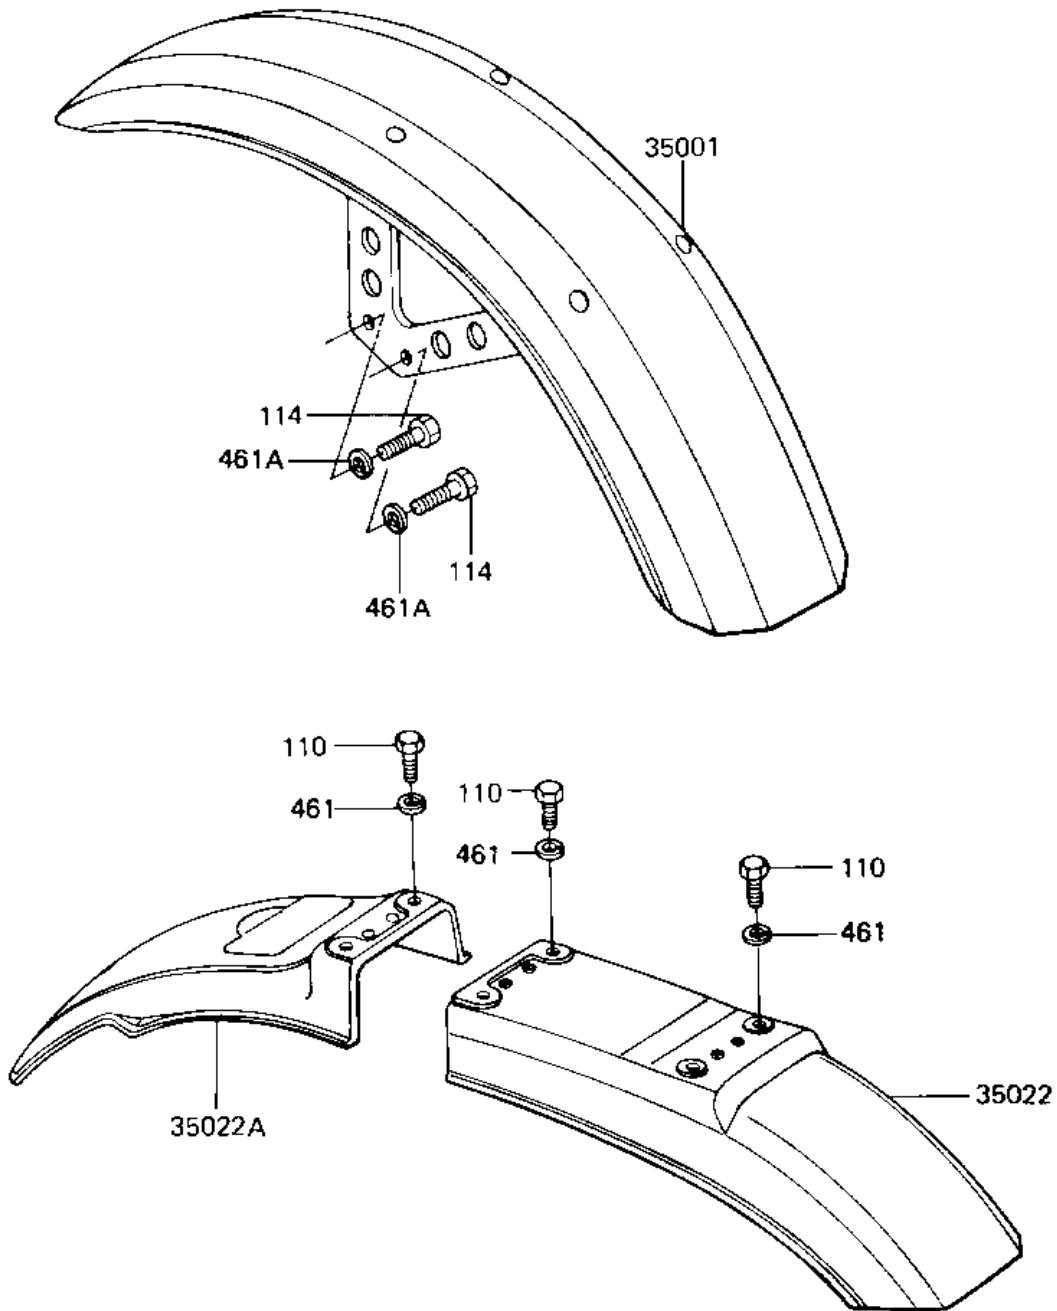

1982 Eddie Lawson Replica PARTS DIAGRAM

FENDERS

F2170-0038

1982 Eddie Lawson Replica PARTS LIST

FENDERS

ITEM NAME	PART NUMBER	QUANTITY
FENDER-FR, GREEN (Ref # 35001)	35001-1030-7F	1
FENDER-RR, BLACK (Ref # 35022)	35022-1069-6Z	1
FENDER-RR (Ref # 35022A)	35022-1071	1
BOLT-UPSET, 6X20 (Ref # 110)	112G0620	6
BOLT-SMALL-UPSET, 8X16 (Ref # 114)	115G0816	4
WASHER SPRING 6MM (Ref # 461)	461F0600	6
WASHER SPRING 8MM (Ref # 461A)	461F0800	4