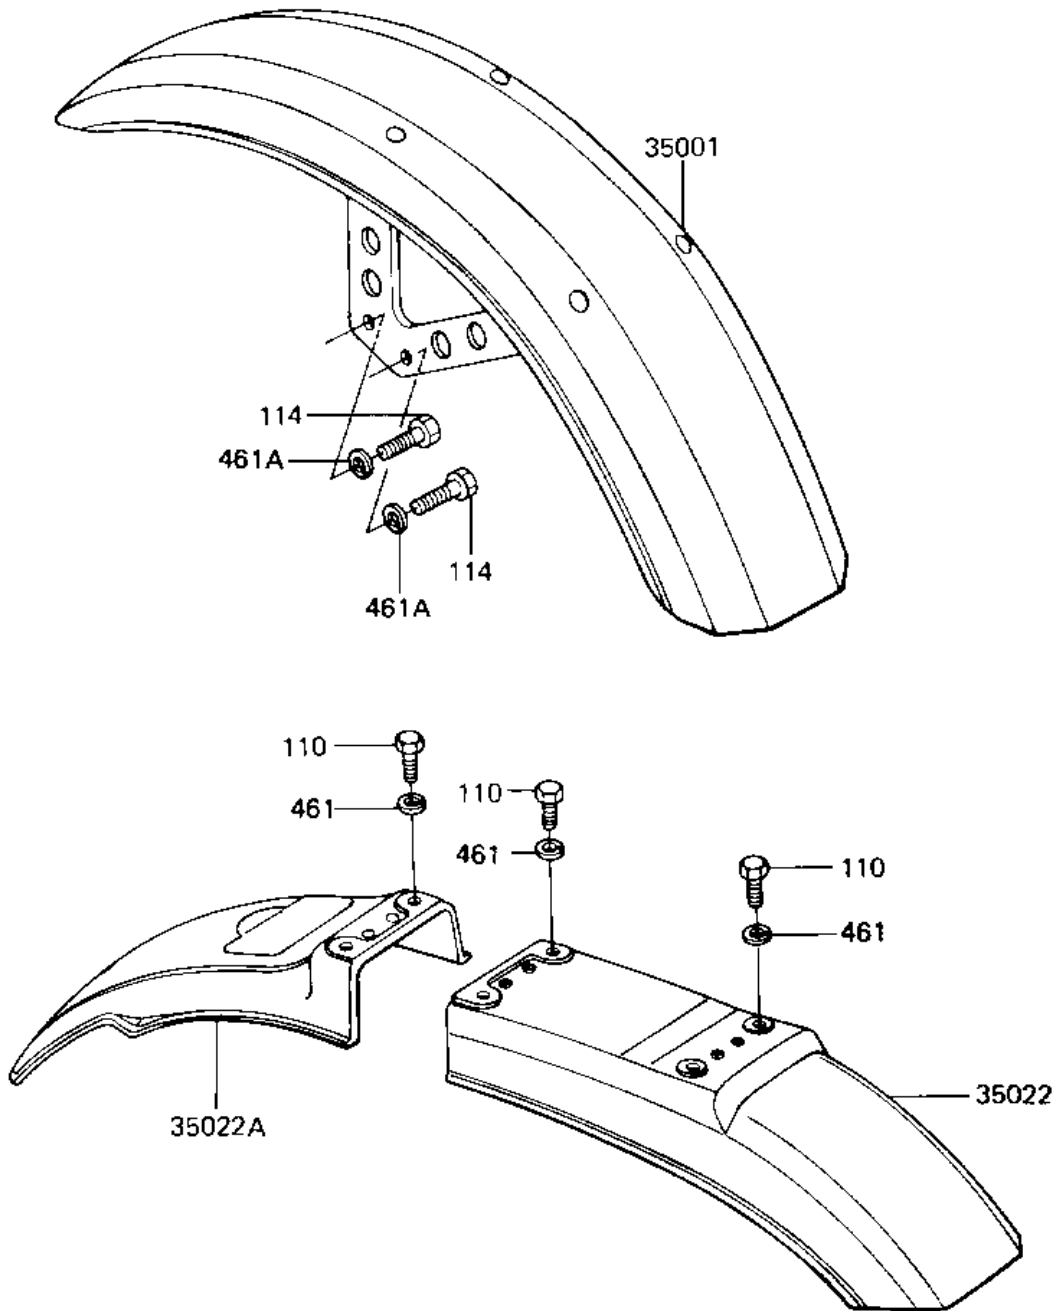

1983 Eddie Lawson Replica PARTS DIAGRAM

FENDERS

F2170-0038

1983 Eddie Lawson Replica PARTS LIST

FENDERS

ITEM NAME	PART NUMBER	QUANTITY
FENDER-FR, GREEN (Ref # 35001)	35001-1030-7F	1
FENDER-RR, BLACK (Ref # 35022)	35022-1069-6Z	1
FENDER-RR (Ref # 35022A)	35022-1071	1
BOLT-UPSET, 6X20 (Ref # 110)	112G0620	6
BOLT-SMALL-UPSET, 8X16 (Ref # 114)	115G0816	4
WASHER SPRING 6MM (Ref # 461)	461F0600	6
WASHER SPRING 8MM (Ref # 461A)	461F0800	4