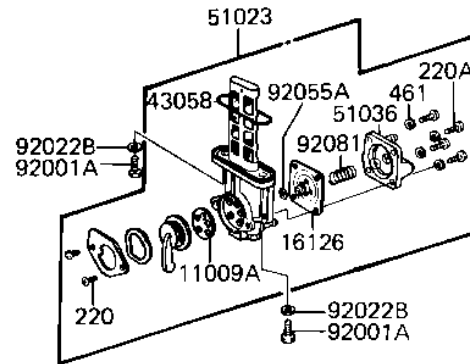

1982 Eddie Lawson Replica PARTS DIAGRAM

FUEL TANK

F2410-0190

1982 Eddie Lawson Replica PARTS LIST

FUEL TANK

ITEM NAME	PART NUMBER	QUANTITY
GASKET (Ref # 11009)	11009-1037	1
GASKET,FUEL TAP (Ref # 11009A)	11009-1044	1
GASKET,FUEL TANK CAP (Ref # 11009B)	11009-1051	1
COVER,FUEL GAUGE (Ref # 14025)	14024-1434	1
VALVE,DIAPHRAM (Ref # 16126)	16126-1038	1
"0" RING (Ref # 43058)	43058-1001	1
TANK-FUEL,L.GREEN (Ref # 51001)	51001-1092-7F	1
TAP-ASSY,FUEL (Ref # 51023)	51023-1174	1
COVER ASSY,FUEL TAP (Ref # 51036)	51036-1001	1
CAP-ASSY-TANK,FUEL (Ref # 51048)	51048-1015	1
GAUGE,FUEL (Ref # 52005)	52005-1026	1
BOLT,FUEL GAUGE FIT (Ref # 92001)	92001-1069	6
BOLT,6X20,FUEL TAP (Ref # 92001A)	92001-1091	2
WASHER-PL-10.5X26X2.3 (Ref # 92022)	92022-044	2
WASHER,PLAIN (Ref # 92022A)	92022-1038	2
WASHER-PLAIN (Ref # 92022B)	92022-183	2
CLAMP,CHAIN OILER (Ref # 92037)	92037-147	1
"0" RING (Ref # 92055)	92055-1023	2
"0" RING,DIAPHRAGM (Ref # 92055A)	92055-1068	1
DAMPER RUBBER (Ref # 92075)	92075-084	2
DAMPER RUBBER,FL TANK (Ref # 92075A)	92075-125	2
DAMPER RUBBER FUEL TA (Ref # 92075B)	92075-295	1
SPRING,DIAPHRAGM (Ref # 92081)	92081-1054	1
SCREW PAN HEAD 4X8 (Ref # 220)	220B0408	2
SCREW-PAN-CRSOSS,4X12 (Ref # 220A)	220B0412	4
SCREW PAN HEAD 5X10 (Ref # 220B)	220B0510	2
WASHER SPRING 4MM (Ref # 461)	461F0400	4
TUBE-BREATHER (BULK) (Ref # 702)	702A071000	1