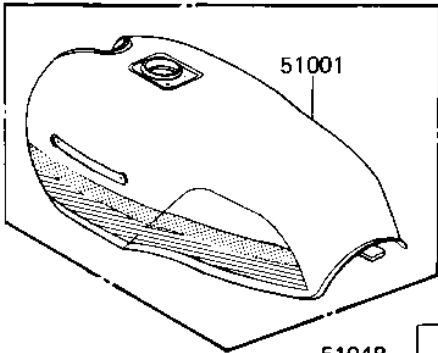

1982 Eddie Lawson Replica PARTS DIAGRAM

FUEL TANK

F2410-0190

1982 Eddie Lawson Replica PARTS LIST

FUEL TANK

ITEM NAME	PART NUMBER	QUANTITY
GASKET (Ref # 11009)	11009-1037	1
GASKET,FUEL TAP (Ref # 11009A)	11009-1044	1
GASKET,FUEL TANK CAP (Ref # 11009B)	11009-1051	1
COVER,FUEL GAUGE (Ref # 14025)	14024-1434	1
VALVE,DIAPHRAM (Ref # 16126)	16126-1038	1
"0" RING (Ref # 43058)	43058-1001	1
TANK-FUEL,L.GREEN (Ref # 51001)	51001-1092-7F	1
TAP-ASSY,FUEL (Ref # 51023)	51023-1174	1
COVER ASSY,FUEL TAP (Ref # 51036)	51036-1001	1
CAP-ASSY-TANK,FUEL (Ref # 51048)	51048-1015	1
GAUGE,FUEL (Ref # 52005)	52005-1026	1
BOLT,FUEL GAUGE FIT (Ref # 92001)	92001-1069	6
BOLT,6X20,FUEL TAP (Ref # 92001A)	92001-1091	2
WASHER-PL-10.5X26X2.3 (Ref # 92022)	92022-044	2
WASHER,PLAIN (Ref # 92022A)	92022-1038	2
WASHER-PLAIN (Ref # 92022B)	92022-183	2
CLAMP,CHAIN OILER (Ref # 92037)	92037-147	1
"0" RING (Ref # 92055)	92055-1023	2
"0" RING,DIAPHRAGM (Ref # 92055A)	92055-1068	1
DAMPER RUBBER (Ref # 92075)	92075-084	2
DAMPER RUBBER,FL TANK (Ref # 92075A)	92075-125	2
DAMPER RUBBER FUEL TA (Ref # 92075B)	92075-295	1
SPRING,DIAPHRAGM (Ref # 92081)	92081-1054	1
SCREW PAN HEAD 4X8 (Ref # 220)	220B0408	2
SCREW-PAN-CRSOSS,4X12 (Ref # 220A)	220B0412	4
SCREW PAN HEAD 5X10 (Ref # 220B)	220B0510	2
WASHER SPRING 4MM (Ref # 461)	461F0400	4
TUBE-BREATHER (BULK) (Ref # 702)	702A071000	1