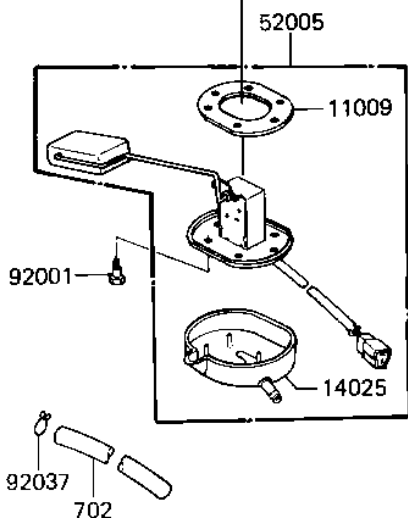

1982 Eddie Lawson Replica PARTS DIAGRAM

FUEL TANK

F2410-0190

1982 Eddie Lawson Replica PARTS LIST

FUEL TANK

ITEM NAME	PART NUMBER	QUANTITY
GASKET (Ref # 11009)	11009-1037	1
GASKET,FUEL TAP (Ref # 11009A)	11009-1044	1
GASKET,FUEL TANK CAP (Ref # 11009B)	11009-1051	1
COVER,FUEL GAUGE (Ref # 14025)	14024-1434	1
VALVE,DIAPHRAM (Ref # 16126)	16126-1038	1
"0" RING (Ref # 43058)	43058-1001	1
TANK-FUEL,L.GREEN (Ref # 51001)	51001-1092-7F	1
TAP-ASSY,FUEL (Ref # 51023)	51023-1174	1
COVER ASSY,FUEL TAP (Ref # 51036)	51036-1001	1
CAP-ASSY-TANK,FUEL (Ref # 51048)	51048-1015	1
GAUGE,FUEL (Ref # 52005)	52005-1026	1
BOLT,FUEL GAUGE FIT (Ref # 92001)	92001-1069	6
BOLT,6X20,FUEL TAP (Ref # 92001A)	92001-1091	2
WASHER-PL-10.5X26X2.3 (Ref # 92022)	92022-044	2
WASHER,PLAIN (Ref # 92022A)	92022-1038	2
WASHER-PLAIN (Ref # 92022B)	92022-183	2
CLAMP,CHAIN OILER (Ref # 92037)	92037-147	1
"0" RING (Ref # 92055)	92055-1023	2
"0" RING,DIAPHRAGM (Ref # 92055A)	92055-1068	1
DAMPER RUBBER (Ref # 92075)	92075-084	2
DAMPER RUBBER,FL TANK (Ref # 92075A)	92075-125	2
DAMPER RUBBER FUEL TA (Ref # 92075B)	92075-295	1
SPRING,DIAPHRAGM (Ref # 92081)	92081-1054	1
SCREW PAN HEAD 4X8 (Ref # 220)	220B0408	2
SCREW-PAN-CRSOSS,4X12 (Ref # 220A)	220B0412	4
SCREW PAN HEAD 5X10 (Ref # 220B)	220B0510	2
WASHER SPRING 4MM (Ref # 461)	461F0400	4
TUBE-BREATHER (BULK) (Ref # 702)	702A071000	1