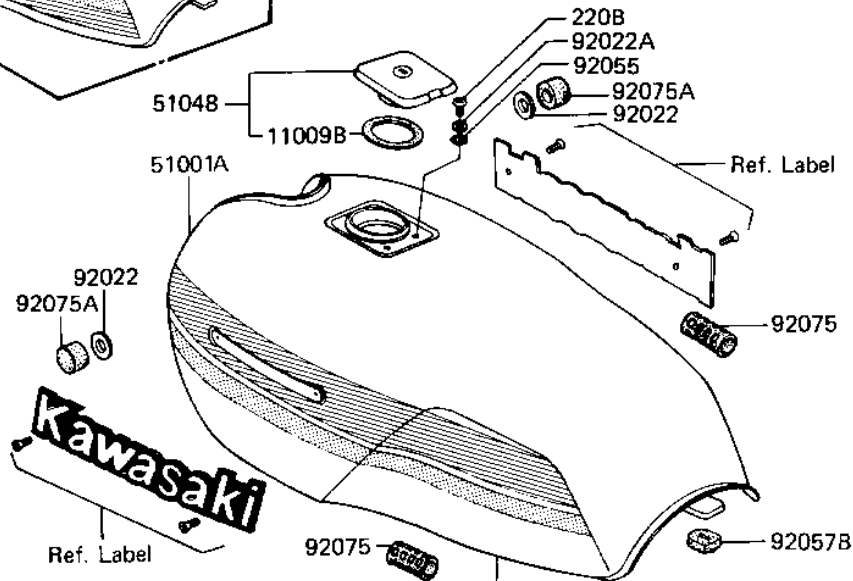

1982 Eddie Lawson Replica PARTS DIAGRAM

FUEL TANK

F2410-0190

1982 Eddie Lawson Replica PARTS LIST

FUEL TANK

ITEM NAME	PART NUMBER	QUANTITY
GASKET (Ref # 11009)	11009-1037	1
GASKET,FUEL TAP (Ref # 11009A)	11009-1044	1
GASKET,FUEL TANK CAP (Ref # 11009B)	11009-1051	1
COVER,FUEL GAUGE (Ref # 14025)	14024-1434	1
VALVE,DIAPHRAM (Ref # 16126)	16126-1038	1
"0" RING (Ref # 43058)	43058-1001	1
TANK-FUEL,L.GREEN (Ref # 51001)	51001-1092-7F	1
TAP-ASSY,FUEL (Ref # 51023)	51023-1174	1
COVER ASSY,FUEL TAP (Ref # 51036)	51036-1001	1
CAP-ASSY-TANK,FUEL (Ref # 51048)	51048-1015	1
GAUGE,FUEL (Ref # 52005)	52005-1026	1
BOLT,FUEL GAUGE FIT (Ref # 92001)	92001-1069	6
BOLT,6X20,FUEL TAP (Ref # 92001A)	92001-1091	2
WASHER-PL-10.5X26X2.3 (Ref # 92022)	92022-044	2
WASHER,PLAIN (Ref # 92022A)	92022-1038	2
WASHER-PLAIN (Ref # 92022B)	92022-183	2
CLAMP,CHAIN OILER (Ref # 92037)	92037-147	1
"0" RING (Ref # 92055)	92055-1023	2
"0" RING,DIAPHRAGM (Ref # 92055A)	92055-1068	1
DAMPER RUBBER (Ref # 92075)	92075-084	2
DAMPER RUBBER,FL TANK (Ref # 92075A)	92075-125	2
DAMPER RUBBER FUEL TA (Ref # 92075B)	92075-295	1
SPRING,DIAPHRAGM (Ref # 92081)	92081-1054	1
SCREW PAN HEAD 4X8 (Ref # 220)	220B0408	2
SCREW-PAN-CRSOSS,4X12 (Ref # 220A)	220B0412	4
SCREW PAN HEAD 5X10 (Ref # 220B)	220B0510	2
WASHER SPRING 4MM (Ref # 461)	461F0400	4
TUBE-BREATHER (BULK) (Ref # 702)	702A071000	1