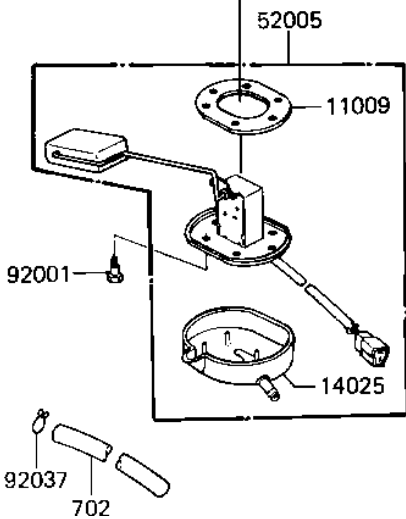

# 1983 Eddie Lawson Replica PARTS DIAGRAM

FUEL TANK

F2410-0190

# 1983 Eddie Lawson Replica PARTS LIST

## FUEL TANK

ITEM NAME	PART NUMBER	QUANTITY
GASKET (Ref # 11009)	11009-1037	1
GASKET,FUEL TAP (Ref # 11009A)	11009-1044	1
GASKET,FUEL TANK CAP (Ref # 11009B)	11009-1051	1
COVER,FUEL GAUGE (Ref # 14025)	14024-1434	1
VALVE,DIAPHRAM (Ref # 16126)	16126-1038	1
"0" RING (Ref # 43058)	43058-1001	1
TANK-COMP-FUEL,LGREEN (Ref # 51001A)	51001-5295-7F	1
TAP-ASSY,FUEL (Ref # 51023)	51023-1174	1
COVER ASSY,FUEL TAP (Ref # 51036)	51036-1001	1
CAP-ASSY-TANK,FUEL (Ref # 51048)	51048-1015	1
GAUGE,FUEL (Ref # 52005)	52005-1026	1
BOLT,FUEL GAUGE FIT (Ref # 92001)	92001-1069	6
BOLT,6X20,FUEL TAP (Ref # 92001A)	92001-1091	2
WASHER-PL-10.5X26X2.3 (Ref # 92022)	92022-044	2
WASHER,PLAIN (Ref # 92022A)	92022-1038	2
WASHER-PLAIN (Ref # 92022B)	92022-183	2
CLAMP,CHAIN OILER (Ref # 92037)	92037-147	1
"0" RING (Ref # 92055)	92055-1023	2
"0" RING,DIAPHRAGM (Ref # 92055A)	92055-1068	1
DAMPER RUBBER (Ref # 92075)	92075-084	2
DAMPER RUBBER,FL TANK (Ref # 92075A)	92075-125	2
DAMPER RUBBER FUEL TA (Ref # 92075B)	92075-295	1
SPRING,DIAPHRAGM (Ref # 92081)	92081-1054	1
SCREW PAN HEAD 4X8 (Ref # 220)	220B0408	2
SCREW-PAN-CRSOSS,4X12 (Ref # 220A)	220B0412	4
SCREW PAN HEAD 5X10 (Ref # 220B)	220B0510	2
WASHER SPRING 4MM (Ref # 461)	461F0400	4
TUBE-BREATHER (BULK) (Ref # 702)	702A071000	1