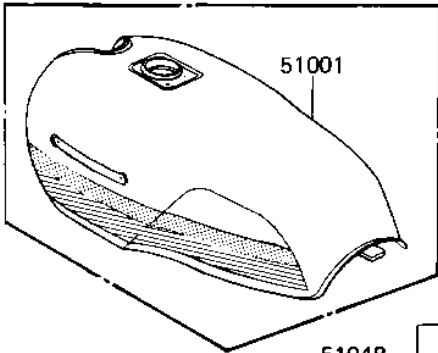

# 1983 Eddie Lawson Replica PARTS DIAGRAM

FUEL TANK

F2410-0190

# 1983 Eddie Lawson Replica PARTS LIST