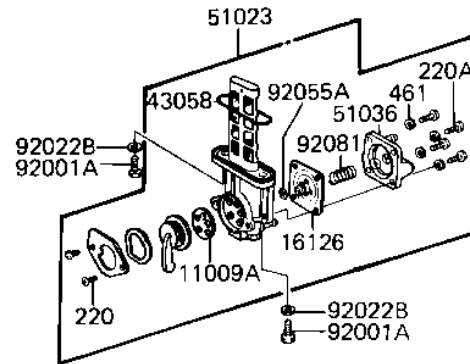

# 1983 Eddie Lawson Replica PARTS DIAGRAM

FUEL TANK

F2410-0190

# 1983 Eddie Lawson Replica PARTS LIST

## FUEL TANK

ITEM NAME	PART NUMBER	QUANTITY
GASKET (Ref # 11009)	11009-1037	1
GASKET,FUEL TAP (Ref # 11009A)	11009-1044	1
GASKET,FUEL TANK CAP (Ref # 11009B)	11009-1051	1
COVER,FUEL GAUGE (Ref # 14025)	14024-1434	1
VALVE,DIAPHRAM (Ref # 16126)	16126-1038	1
"0" RING (Ref # 43058)	43058-1001	1
TANK-COMP-FUEL,LGREEN (Ref # 51001A)	51001-5295-7F	1
TAP-ASSY,FUEL (Ref # 51023)	51023-1174	1
COVER ASSY,FUEL TAP (Ref # 51036)	51036-1001	1
CAP-ASSY-TANK,FUEL (Ref # 51048)	51048-1015	1
GAUGE,FUEL (Ref # 52005)	52005-1026	1
BOLT,FUEL GAUGE FIT (Ref # 92001)	92001-1069	6
BOLT,6X20,FUEL TAP (Ref # 92001A)	92001-1091	2
WASHER-PL-10.5X26X2.3 (Ref # 92022)	92022-044	2
WASHER,PLAIN (Ref # 92022A)	92022-1038	2
WASHER-PLAIN (Ref # 92022B)	92022-183	2
CLAMP,CHAIN OILER (Ref # 92037)	92037-147	1
"0" RING (Ref # 92055)	92055-1023	2
"0" RING,DIAPHRAGM (Ref # 92055A)	92055-1068	1
DAMPER RUBBER (Ref # 92075)	92075-084	2
DAMPER RUBBER,FL TANK (Ref # 92075A)	92075-125	2
DAMPER RUBBER FUEL TA (Ref # 92075B)	92075-295	1
SPRING,DIAPHRAGM (Ref # 92081)	92081-1054	1
SCREW PAN HEAD 4X8 (Ref # 220)	220B0408	2
SCREW-PAN-CRSOSS,4X12 (Ref # 220A)	220B0412	4
SCREW PAN HEAD 5X10 (Ref # 220B)	220B0510	2
WASHER SPRING 4MM (Ref # 461)	461F0400	4
TUBE-BREATHER (BULK) (Ref # 702)	702A071000	1