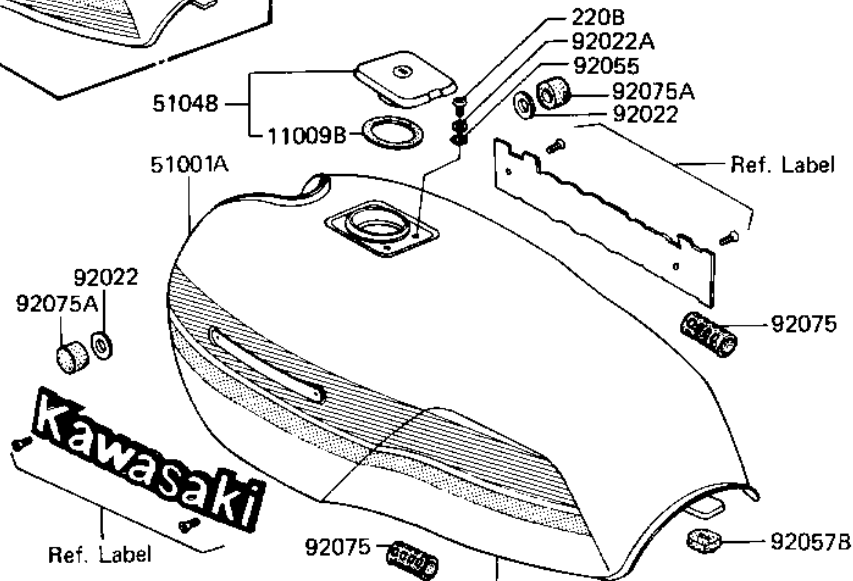

# 1983 Eddie Lawson Replica PARTS DIAGRAM

FUEL TANK

F2410-0190

# 1983 Eddie Lawson Replica PARTS LIST

## FUEL TANK

ITEM NAME	PART NUMBER	QUANTITY
GASKET (Ref # 11009)	11009-1037	1
GASKET,FUEL TAP (Ref # 11009A)	11009-1044	1
GASKET,FUEL TANK CAP (Ref # 11009B)	11009-1051	1
COVER,FUEL GAUGE (Ref # 14025)	14024-1434	1
VALVE,DIAPHRAM (Ref # 16126)	16126-1038	1
"0" RING (Ref # 43058)	43058-1001	1
TANK-COMP-FUEL,LGREEN (Ref # 51001A)	51001-5295-7F	1
TAP-ASSY,FUEL (Ref # 51023)	51023-1174	1
COVER ASSY,FUEL TAP (Ref # 51036)	51036-1001	1
CAP-ASSY-TANK,FUEL (Ref # 51048)	51048-1015	1
GAUGE,FUEL (Ref # 52005)	52005-1026	1
BOLT,FUEL GAUGE FIT (Ref # 92001)	92001-1069	6
BOLT,6X20,FUEL TAP (Ref # 92001A)	92001-1091	2
WASHER-PL-10.5X26X2.3 (Ref # 92022)	92022-044	2
WASHER,PLAIN (Ref # 92022A)	92022-1038	2
WASHER-PLAIN (Ref # 92022B)	92022-183	2
CLAMP,CHAIN OILER (Ref # 92037)	92037-147	1
"0" RING (Ref # 92055)	92055-1023	2
"0" RING,DIAPHRAGM (Ref # 92055A)	92055-1068	1
DAMPER RUBBER (Ref # 92075)	92075-084	2
DAMPER RUBBER,FL TANK (Ref # 92075A)	92075-125	2
DAMPER RUBBER FUEL TA (Ref # 92075B)	92075-295	1
SPRING,DIAPHRAGM (Ref # 92081)	92081-1054	1
SCREW PAN HEAD 4X8 (Ref # 220)	220B0408	2
SCREW-PAN-CRSOSS,4X12 (Ref # 220A)	220B0412	4
SCREW PAN HEAD 5X10 (Ref # 220B)	220B0510	2
WASHER SPRING 4MM (Ref # 461)	461F0400	4
TUBE-BREATHER (BULK) (Ref # 702)	702A071000	1