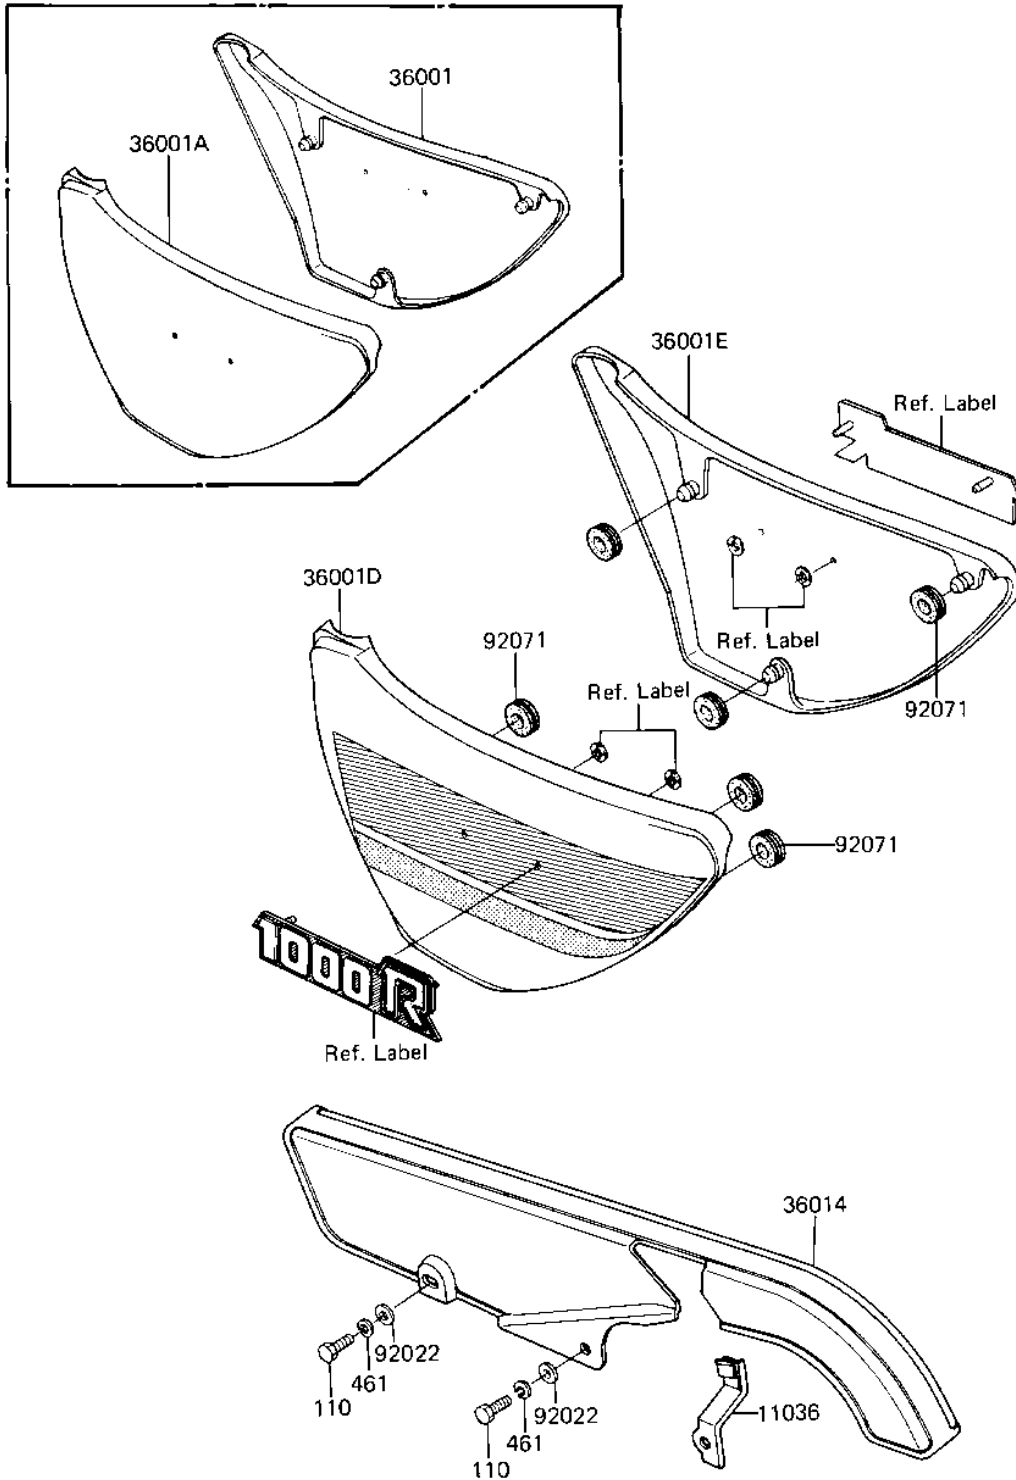

1982 Eddie Lawson Replica PARTS DIAGRAM

SIDE COVERS/CHAIN COVER

F2610-0209

1982 Eddie Lawson Replica PARTS LIST

SIDE COVERS/CHAIN COVER

ITEM NAME	PART NUMBER	QUANTITY
BRACKET-A,CHAIN CASE (Ref # 11036)	11036-1615	1
COVER-SIDE,RH,L.GREEN (Ref # 36001)	36001-1108-7F	1
COVER-SIDE,LH,L.GREEN (Ref # 36001A)	36001-1109-7F	1
CASE-CHAIN (Ref # 36014)	36014-1062	1
WASHER,6.5X20X1.6.BLA (Ref # 92022)	92022-1346	2
GROMMET (Ref # 92071)	92071-056	6
BOLT-UPSET,6X16 (Ref # 110)	112C0616	2
WASHER-SPRING,6MM,BLA (Ref # 461)	461K0600	2