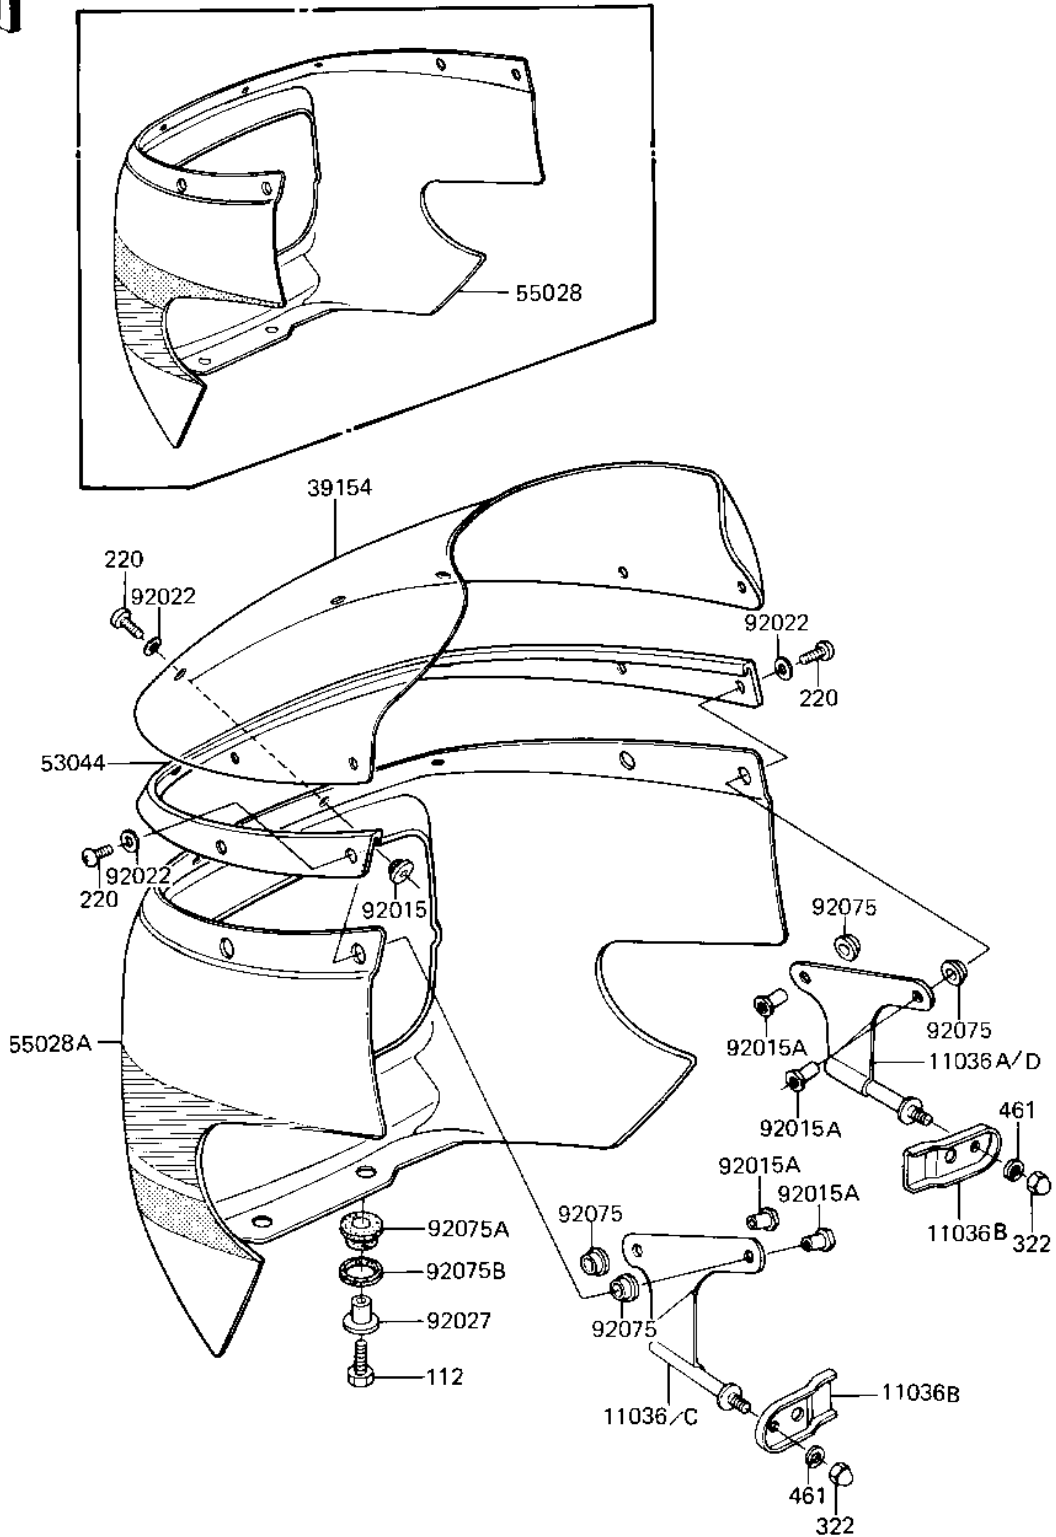

# 1982 Eddie Lawson Replica PARTS DIAGRAM

FAIRING

F2871-0019

# 1982 Eddie Lawson Replica PARTS LIST

## FAIRING

ITEM NAME	PART NUMBER	QUANTITY
BRACKET-A,COWLING (Ref # 11036B)	11036-1439	2
BRACKET-A,COWLING,LH (Ref # 11036C)	11036-1573	1
BRACKET-A,COWLING,RH (Ref # 11036D)	11036-1574	1
WINDSHIELD (Ref # 39154)	39154-1008	1
TRIM,COWLING (Ref # 53044)	53044-1036	1
COWLING,L.GREEN (Ref # 55028)	55028-1012-7F	1
NUT,5M/M (Ref # 92015)	92015-1025	3
NUT,5MM (Ref # 92015A)	92015-1150	4
WASHER,PLAIN (Ref # 92022)	92022-1038	7
COLLAR,L=13.1,BLACK (Ref # 92027)	92027-1450	2
DAMPER,PILOT LAMP (Ref # 92075)	92075-1138	4
RUBBER,FENDER COVER (Ref # 92075A)	92075-174	2
DAMPER RUBBER (Ref # 92075B)	92075-175	2
BOLT-UPSET,6X25,BLACK (Ref # 112)	112C0625	2
SCREW-PAN-CROS,5X12,B (Ref # 220)	220C0512	7
NUT-CAP,6MM,BLACK (Ref # 322)	322C0600	2
WASHER-SPRING,6MM,BLA (Ref # 461)	461K0600	2